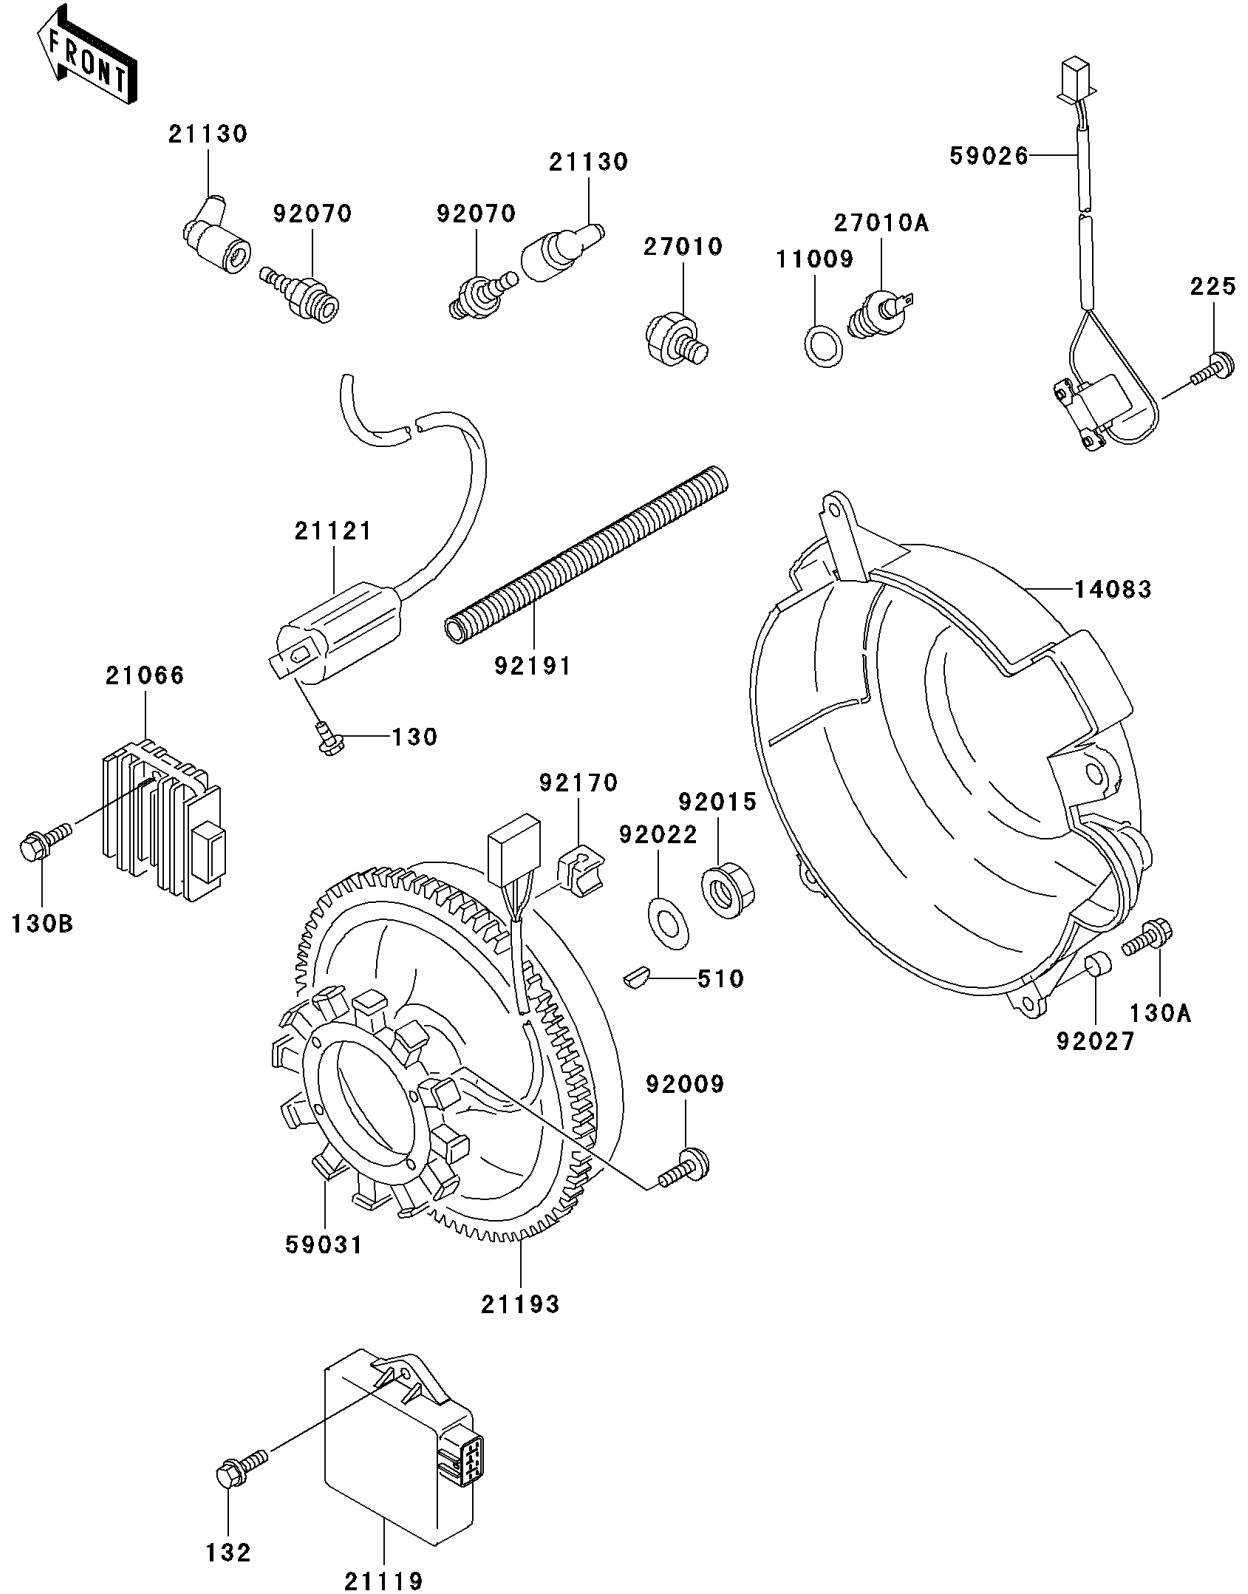

Mule 3010 4X4 PARTS DIAGRAM

Generator/Ignition Coil

E1811

Mule 3010 4X4 PARTS LIST

Generator/Ignition Coil

ITEM NAME	PART NUMBER	QUANTITY
BOLT-FLANGED (Ref # 130)	130B0520	4
BOLT-FLANGED,6X16 (Ref # 130A)	130B0616	3
BOLT-FLANGED (Ref # 130B)	130J0620	2
BOLT-FLANGED-SMALL (Ref # 132)	132J0612	2
SCREW-PAN-WSP-CROS (Ref # 225)	225B0414	2
KEY-WOODRUFF (Ref # 510)	510A5100	1
GASKET (Ref # 11009)	11009-2766	1
COVER-FLYWHEEL (Ref # 14083)	14083-2052	1
REGULATOR-VOLTAGE (Ref # 21066)	21066-1127	1
IGNITER (Ref # 21119)	21119-1583	1
COIL-IGNITION (Ref # 21121)	21121-2092	2
CAP-SPARK PLUG (Ref # 21130)	21130-2060	2
FLYWHEEL-ASSY (Ref # 21193)	21193-2184	1
SWITCH,OIL PRESSURE (Ref # 27010)	27010-1313	1
SWITCH,TEMP (Ref # 27010A)	27010-2182	1
COIL-PULSING (Ref # 59026)	59026-2065	1
COIL-CHARGING (Ref # 59031)	59031-2126	1
SCREW (Ref # 92009)	92009-2273	4
NUT (Ref # 92015)	92015-2167	1
WASHER (Ref # 92022)	92022-2229	1
COLLAR,6.2X7.8X5 (Ref # 92027)	92027-2096	3
PLUG-SPARK,BPR2ES(NGK),SOLID (Ref # 92070)	92070-2110	2
CLAMP (Ref # 92170)	92170-2056	1
TUBE (Ref # 92191)	92191-2124	1