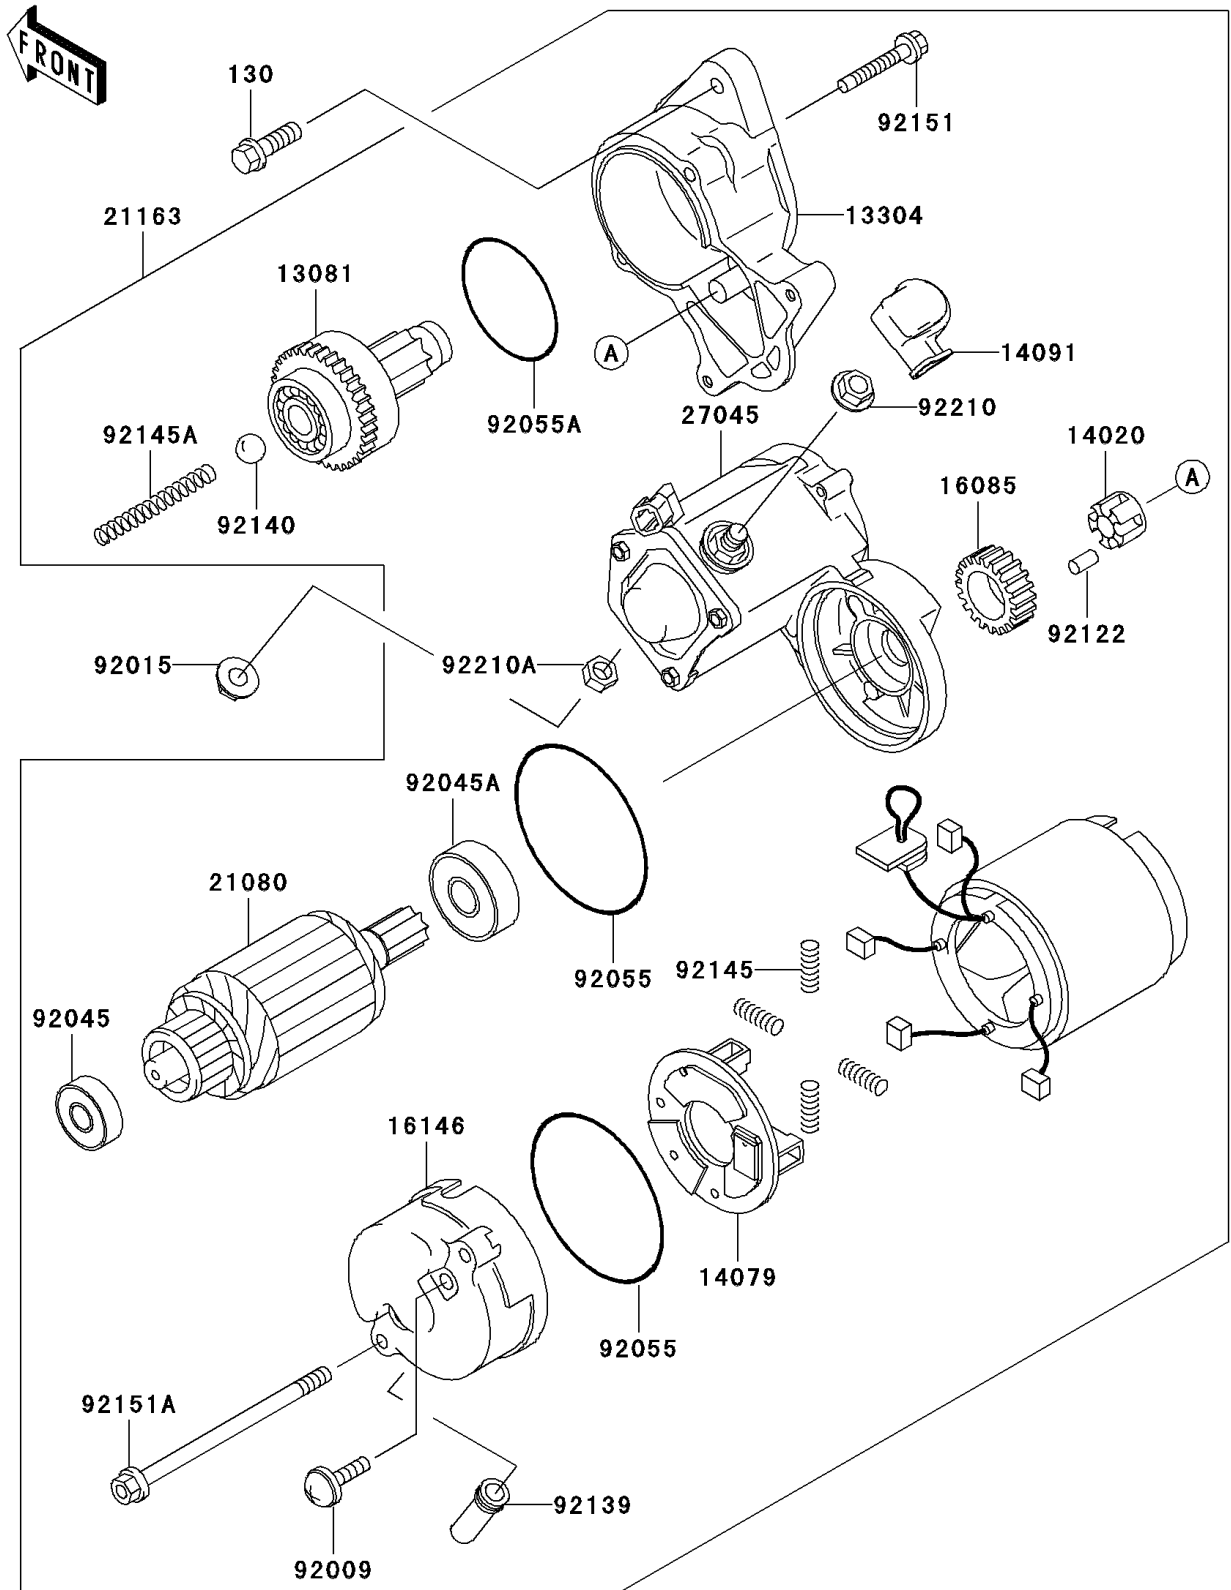

Mule 3010 4X4 PARTS DIAGRAM

Starter Motor

E1840

Mule 3010 4X4 PARTS LIST

Starter Motor

ITEM NAME	PART NUMBER	QUANTITY
BOLT-FLANGED,8X30 (Ref # 130)	130P0830	2
CLUTCH-ASSY (Ref # 13081)	13081-2231	1
HOUSING-ASSY (Ref # 13304)	13304-2201	1
RETAINER (Ref # 14020)	14020-2112	1
HOLDER-ASSY (Ref # 14079)	14079-2064	1
COVER (Ref # 14091)	14091-2080	1
GEAR (Ref # 16085)	16085-2055	1
COVER-ASSY (Ref # 16146)	16146-2228	1
ARMATURE (Ref # 21080)	21080-2070	1
STARTER-ELECTRIC (Ref # 21163)	21163-2124	1
SWITCH-ASSY (Ref # 27045)	27045-2018	1
SCREW (Ref # 92009)	92009-2455	2
NUT,8MM (Ref # 92015)	92015-1143	1
BEARING-BALL (Ref # 92045)	92045-2257	1
BEARING-BALL (Ref # 92045A)	92045-2258	1
RING-O (Ref # 92055)	92055-2199	2
RING-O (Ref # 92055A)	92055-2200	1
ROLLER (Ref # 92122)	92122-2057	5
BUSHING (Ref # 92139)	92139-2051	1
BALL (Ref # 92140)	92140-2061	1
SPRING (Ref # 92145)	92145-2096	4
SPRING (Ref # 92145A)	92145-2097	1
BOLT (Ref # 92151)	92151-2167	2
BOLT (Ref # 92151A)	92151-2168	2
NUT (Ref # 92210)	92210-2084	1
NUT (Ref # 92210A)	92210-2085	1