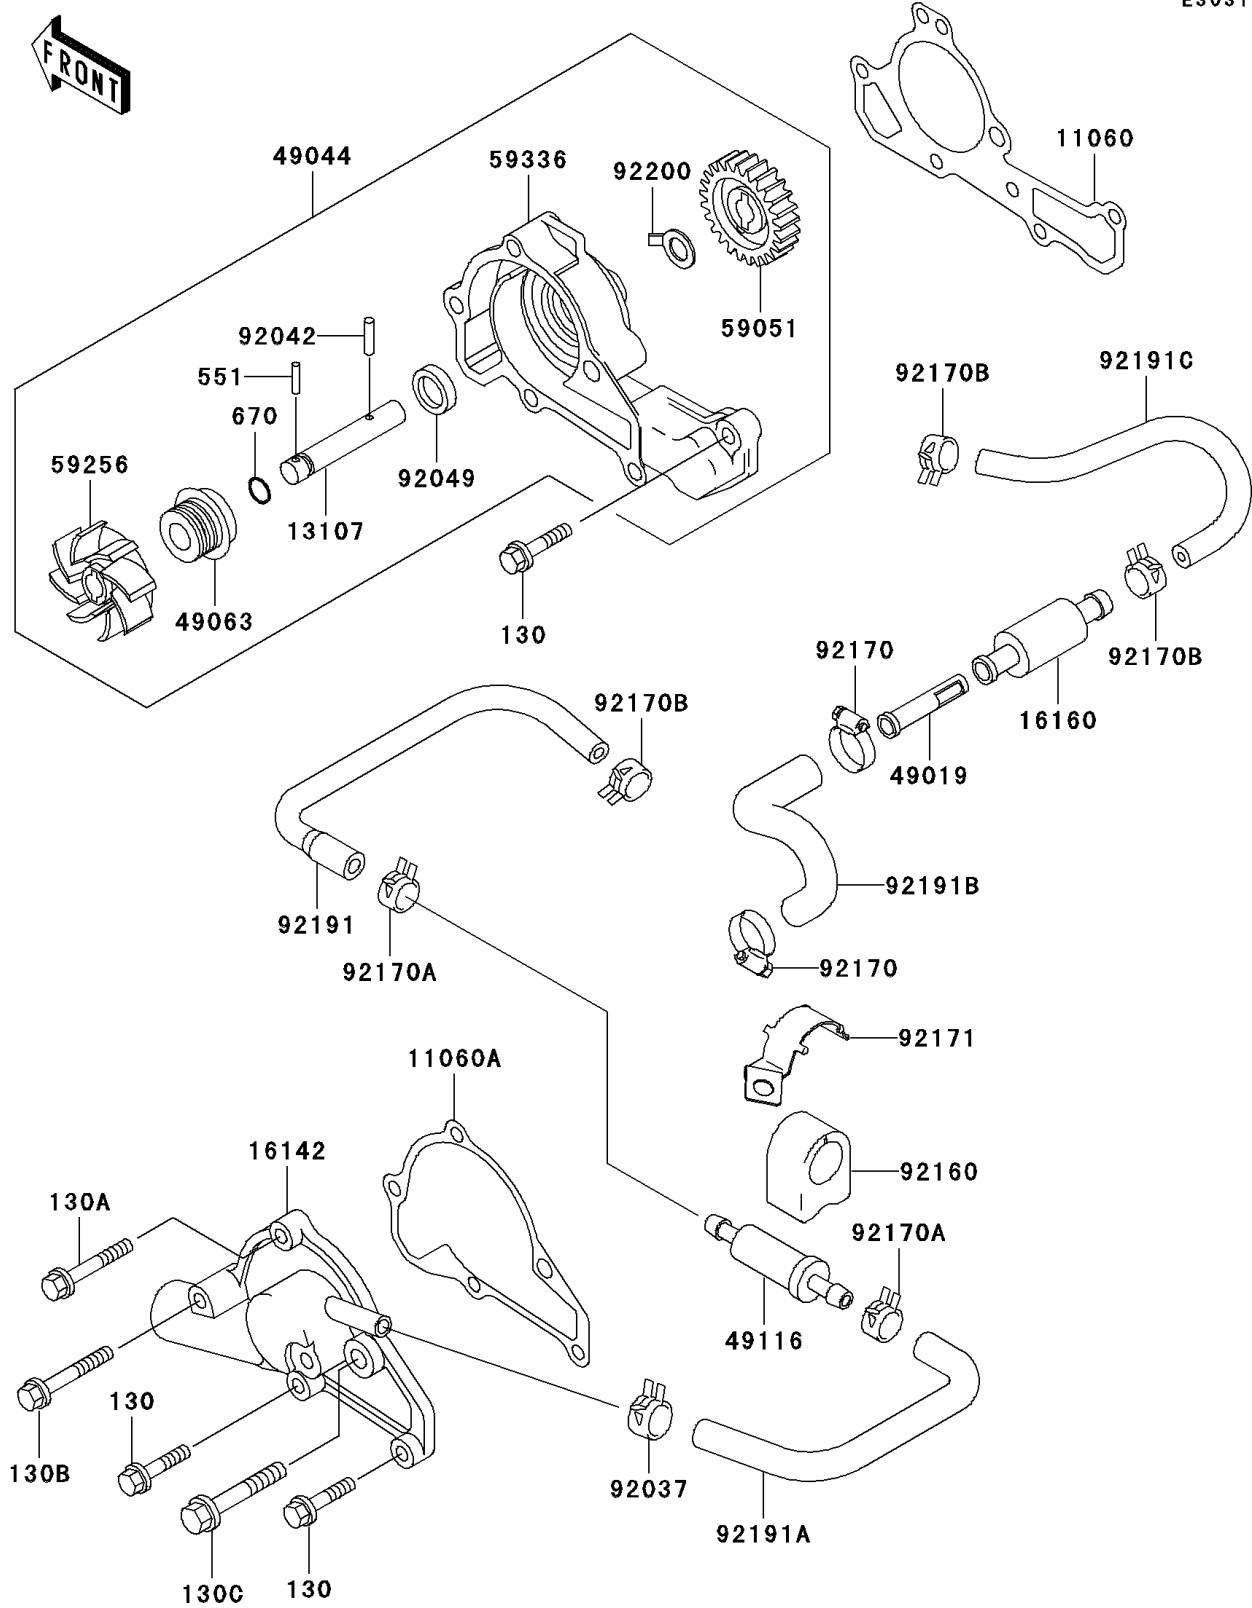

Mule 3010 4X4 PARTS DIAGRAM

Water Pump

E3031

Mule 3010 4X4 PARTS LIST

Water Pump

ITEM NAME	PART NUMBER	QUANTITY
BOLT-FLANGED (Ref # 130)	130T0645	3
BOLT-FLANGED (Ref # 130A)	130T0665	1
BOLT-FLANGED (Ref # 130B)	130T0675	1
BOLT-FLANGED (Ref # 130C)	130T0870	1
PIN-DOWEL,3X14 (Ref # 551)	551A0314	1
O RING,7MM (Ref # 670)	670B1507	1
GASKET,PUMP CASE (Ref # 11060)	11060-2450	1
GASKET,PUMP COVER (Ref # 11060A)	11060-2451	1
SHAFT (Ref # 13107)	13107-2097	1
COVER-PUMP (Ref # 16142)	16142-2069	1
BODY (Ref # 16160)	16160-1359	1
FILTER-WATER (Ref # 49019)	49019-1068	1
PUMP-WATER (Ref # 49044)	49044-2058	1
SEAL-MECHANICAL (Ref # 49063)	49063-1056	1
VALVE-ASSY (Ref # 49116)	49116-1081	1
GEAR-SPUR (Ref # 59051)	59051-2113	1
IMPELLER (Ref # 59256)	59256-2057	1
CASE-PUMP (Ref # 59336)	59336-2052	1
CLAMP (Ref # 92037)	92037-2065	1
PIN,DOWEL,4X15.8 (Ref # 92042)	92042-014	1
SEAL-OIL (Ref # 92049)	92049-2111	1
DAMPER,VALVE (Ref # 92160)	92160-1451	1
CLAMP (Ref # 92170)	92170-1278	2
CLAMP (Ref # 92170A)	92170-1492	2
CLAMP (Ref # 92170B)	92170-1493	3
CLAMP (Ref # 92171)	92171-2064	1
TUBE (Ref # 92191)	92191-2110	1
TUBE (Ref # 92191A)	92191-2111	1
TUBE (Ref # 92191B)	92191-2125	1

Mule 3010 4X4 PARTS LIST

Water Pump

ITEM NAME	PART NUMBER	QUANTITY
TUBE (Ref # 92191C)	92191-2130	1
WASHER (Ref # 92200)	92200-2044	1