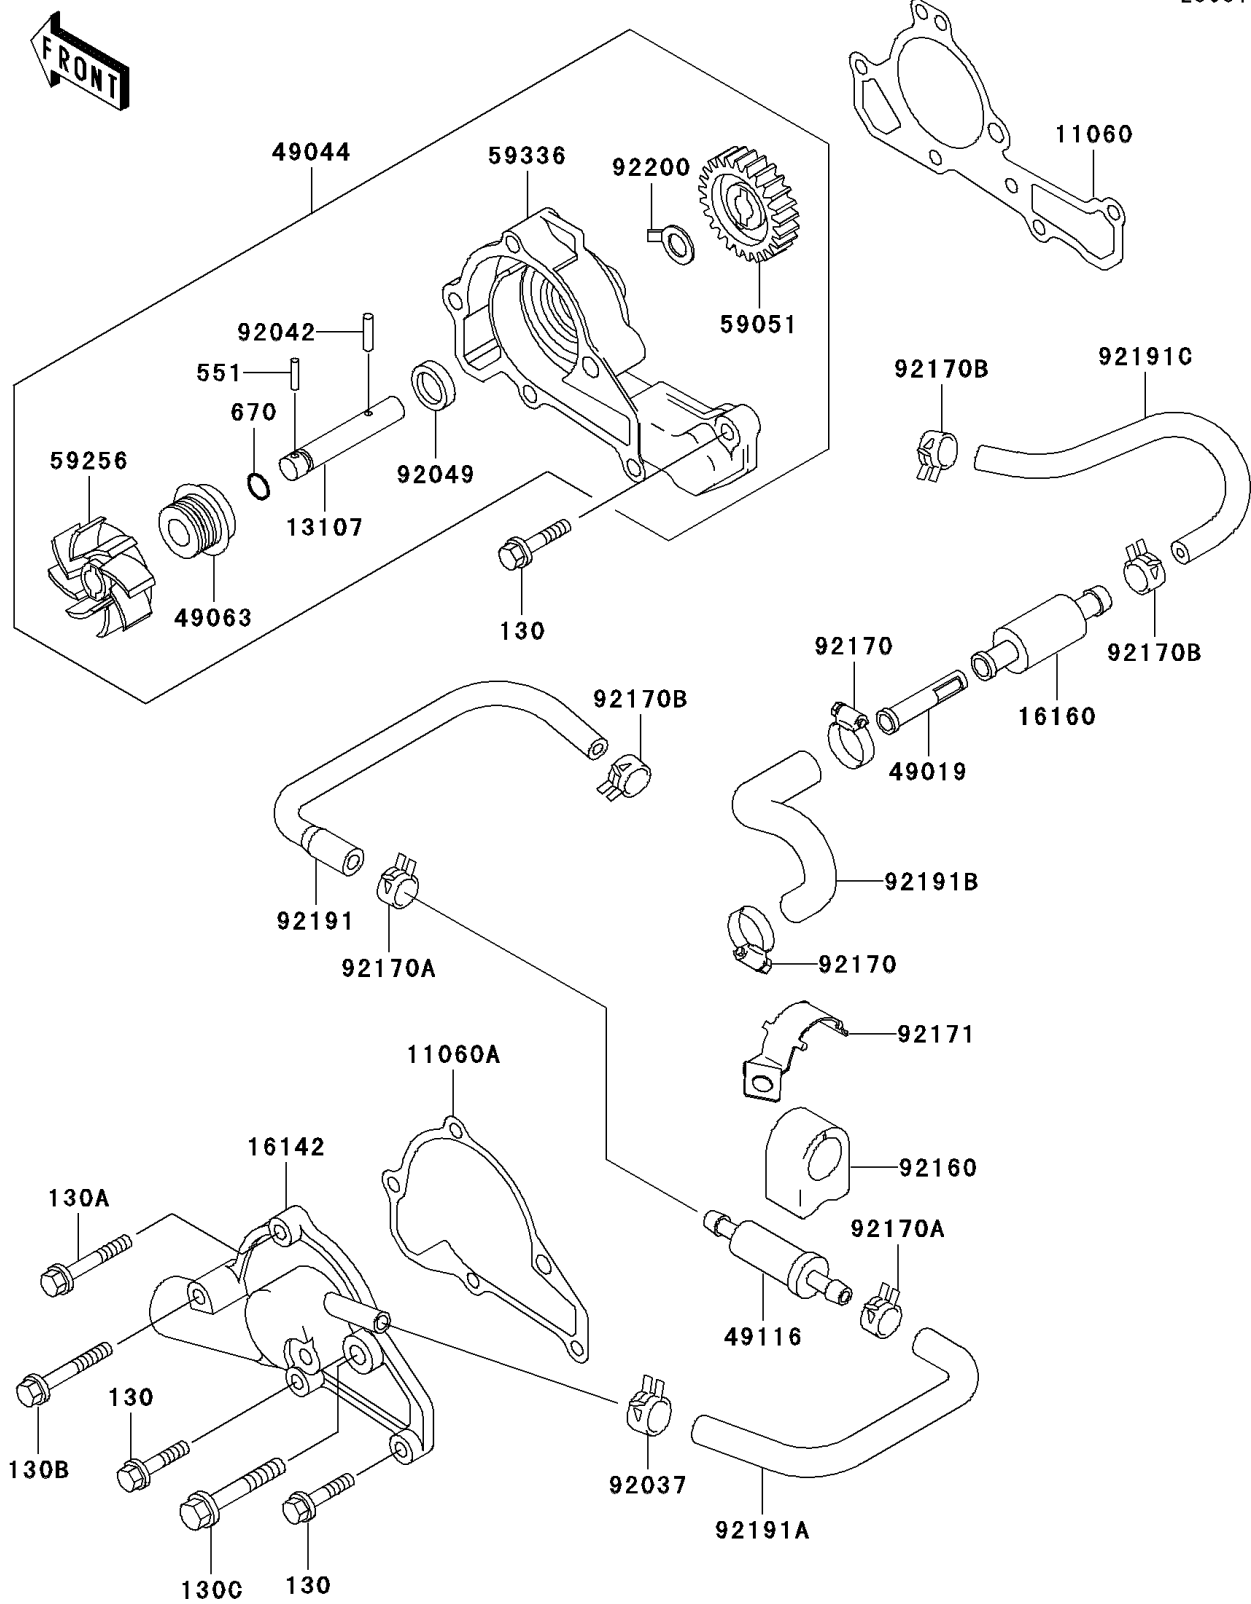

Mule 3010 4X4 PARTS DIAGRAM

Water Pump

E3031

Mule 3010 4X4 PARTS LIST

Water Pump

ITEM NAME	PART NUMBER	QUANTITY
BOLT-FLANGED (Ref # 130)	130T0645	3
BOLT-FLANGED (Ref # 130A)	130T0665	1
BOLT-FLANGED (Ref # 130B)	130T0675	1
BOLT-FLANGED (Ref # 130C)	130T0870	1
PIN-DOWEL,3X14 (Ref # 551)	551A0314	1
O RING,7MM (Ref # 670)	670B1507	1
GASKET,PUMP CASE (Ref # 11060)	11060-2450	1
GASKET,PUMP COVER (Ref # 11060A)	11060-2451	1
SHAFT (Ref # 13107)	13107-2097	1
COVER-PUMP (Ref # 16142)	16142-2069	1
BODY (Ref # 16160)	16160-1359	1
FILTER-WATER (Ref # 49019)	49019-1068	1
PUMP-WATER (Ref # 49044)	49044-2058	1
SEAL-MECHANICAL (Ref # 49063)	49063-1056	1
VALVE-ASSY (Ref # 49116)	49116-1081	1
GEAR-SPUR (Ref # 59051)	59051-2113	1
IMPELLER (Ref # 59256)	59256-2057	1
CASE-PUMP (Ref # 59336)	59336-2052	1
CLAMP (Ref # 92037)	92037-2065	1
PIN,DOWEL,4X15.8 (Ref # 92042)	92042-014	1
SEAL-OIL (Ref # 92049)	92049-2111	1
DAMPER,VALVE (Ref # 92160)	92160-1451	1
CLAMP (Ref # 92170)	92170-1278	2
CLAMP (Ref # 92170A)	92170-1492	2
CLAMP (Ref # 92170B)	92170-1493	3
CLAMP (Ref # 92171)	92171-2064	1
TUBE (Ref # 92191)	92191-2110	1
TUBE (Ref # 92191A)	92191-2111	1
TUBE (Ref # 92191B)	92191-2125	1

Mule 3010 4X4 PARTS LIST

Water Pump

ITEM NAME	PART NUMBER	QUANTITY
TUBE (Ref # 92191C)	92191-2130	1
WASHER (Ref # 92200)	92200-2044	1