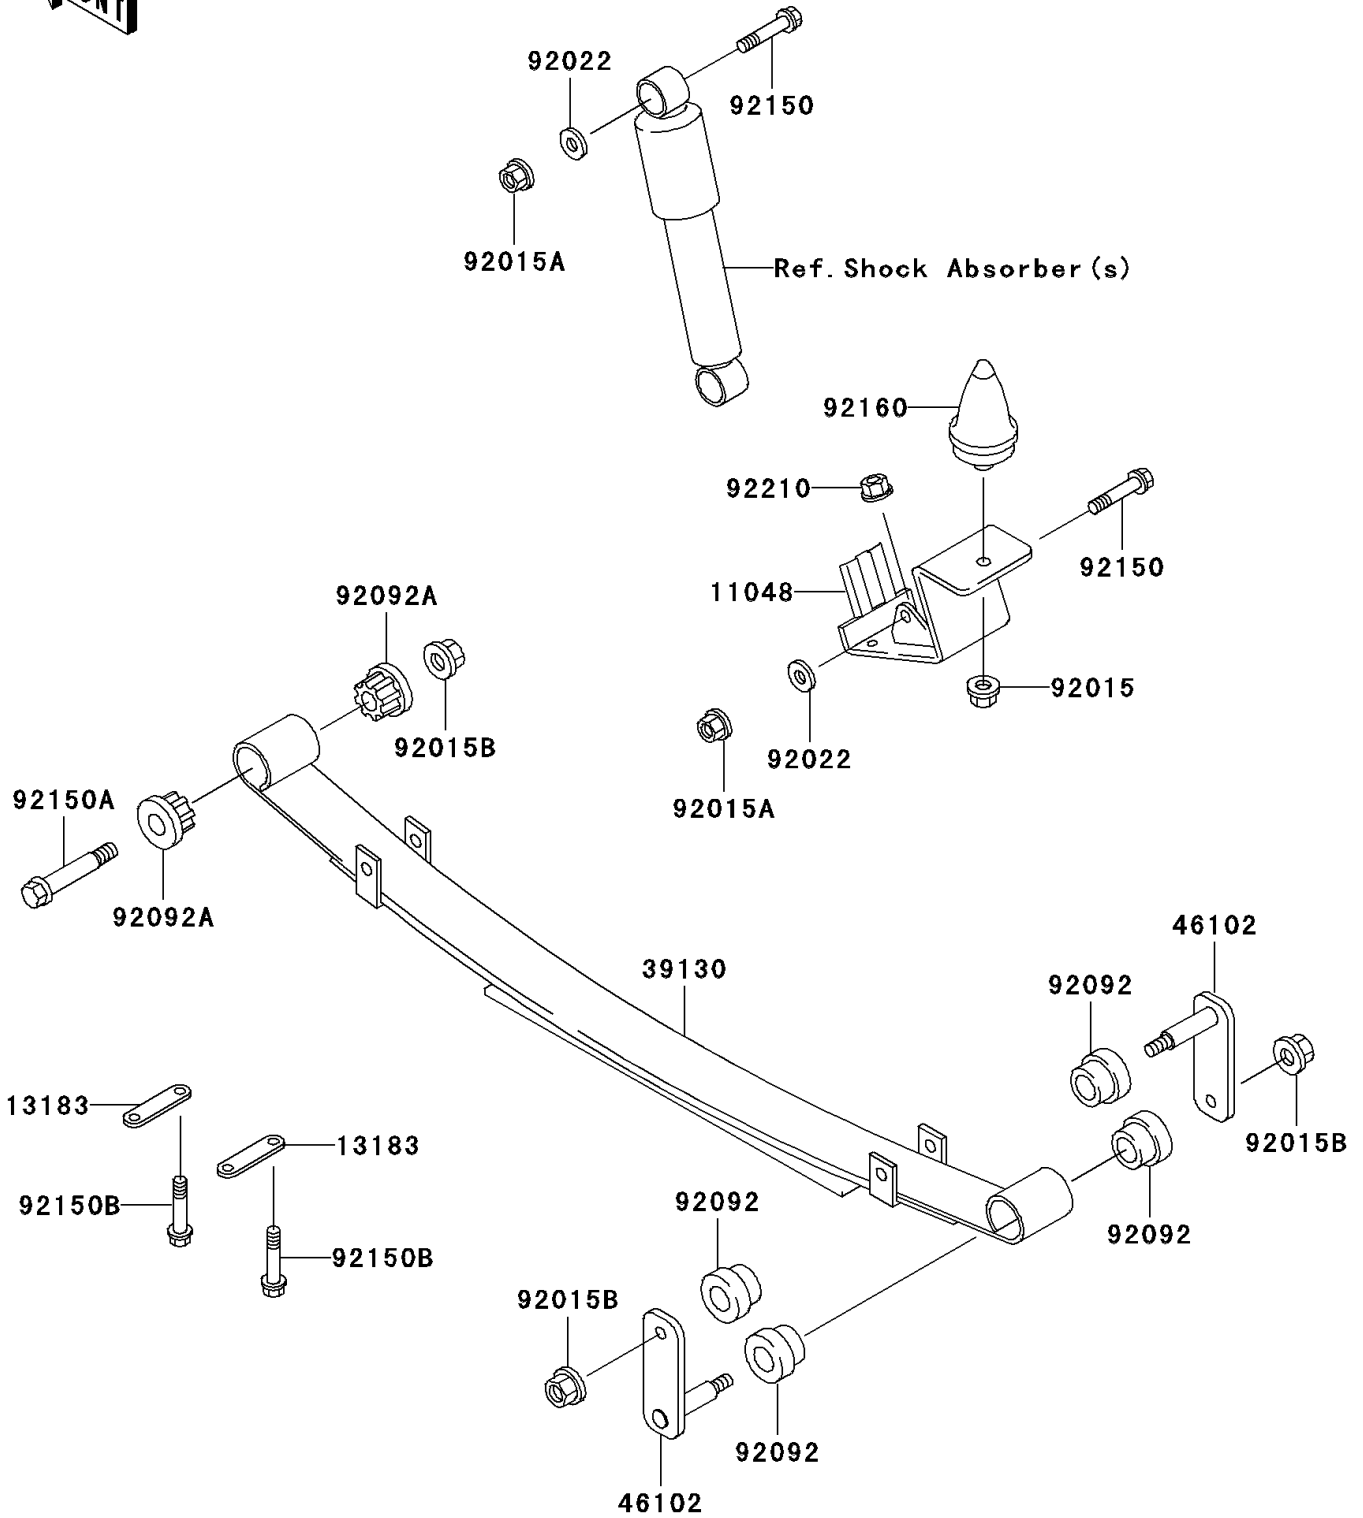

Mule 3010 4X4 PARTS DIAGRAM

Rear Suspension

F2153

Mule 3010 4X4 PARTS LIST

Rear Suspension

ITEM NAME	PART NUMBER	QUANTITY
BRACKET,LEAF SPRING (Ref # 11048)	11048-1082	2
PLATE,LEAF SPRING (Ref # 13183)	13183-1447	4
SPRING-LEAF (Ref # 39130)	39130-1066	2
ROD,LEAF SPRING,RR (Ref # 46102)	46102-1338	4
NUT,FLANGED,10MM (Ref # 92015)	92015-1335	2
NUT,LOCK,10MM (Ref # 92015A)	92015-1597	4
NUT,12MM (Ref # 92015B)	92015-1706	6
WASHER,11.5X20.5X1.6 (Ref # 92022)	92022-1768	4
BUSHING-RUBBER (Ref # 92092)	92092-1083	8
BUSHING-RUBBER (Ref # 92092A)	92092-1084	4
BOLT,FLANGED,10X57 (Ref # 92150)	92150-1227	4
BOLT,12MM (Ref # 92150A)	92150-1284	2
BOLT,10X52 (Ref # 92150B)	92150-1287	8
DAMPER,BUMP STOPPER (Ref # 92160)	92160-1136	2
NUT,LOCK,10MM (Ref # 92210)	92210-1204	8