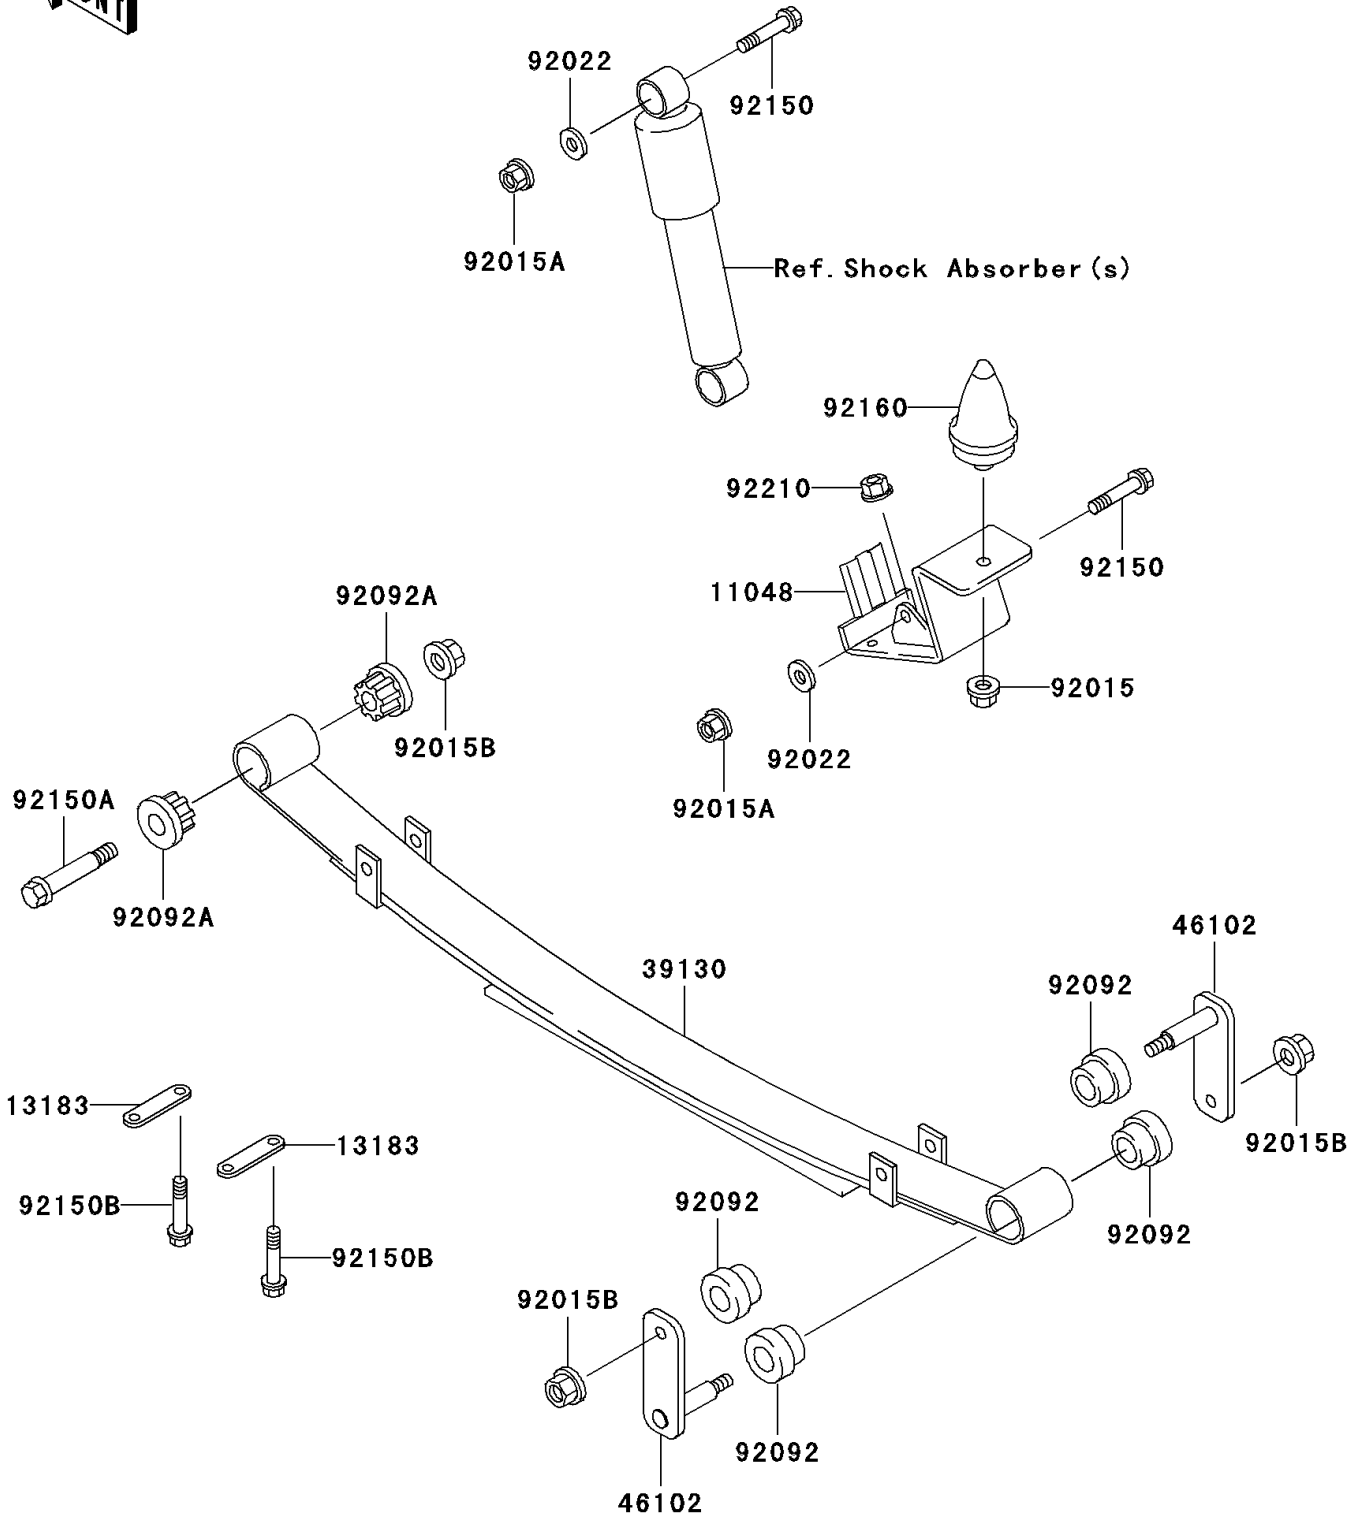

Mule 3010 4X4 PARTS DIAGRAM

Rear Suspension

F2153

Mule 3010 4X4 PARTS LIST

Rear Suspension

ITEM NAME	PART NUMBER	QUANTITY
BRACKET,LEAF SPRING (Ref # 11048)	11048-1082	2
PLATE,LEAF SPRING (Ref # 13183)	13183-1447	4
SPRING-LEAF (Ref # 39130)	39130-1066	2
ROD,LEAF SPRING,RR (Ref # 46102)	46102-1338	4
NUT,FLANGED,10MM (Ref # 92015)	92015-1335	2
NUT,LOCK,10MM (Ref # 92015A)	92015-1597	4
NUT,12MM (Ref # 92015B)	92015-1706	6
WASHER,11.5X20.5X1.6 (Ref # 92022)	92022-1768	4
BUSHING-RUBBER (Ref # 92092)	92092-1083	8
BUSHING-RUBBER (Ref # 92092A)	92092-1084	4
BOLT,FLANGED,10X57 (Ref # 92150)	92150-1227	4
BOLT,12MM (Ref # 92150A)	92150-1284	2
BOLT,10X52 (Ref # 92150B)	92150-1287	8
DAMPER,BUMP STOPPER (Ref # 92160)	92160-1136	2
NUT,LOCK,10MM (Ref # 92210)	92210-1204	8