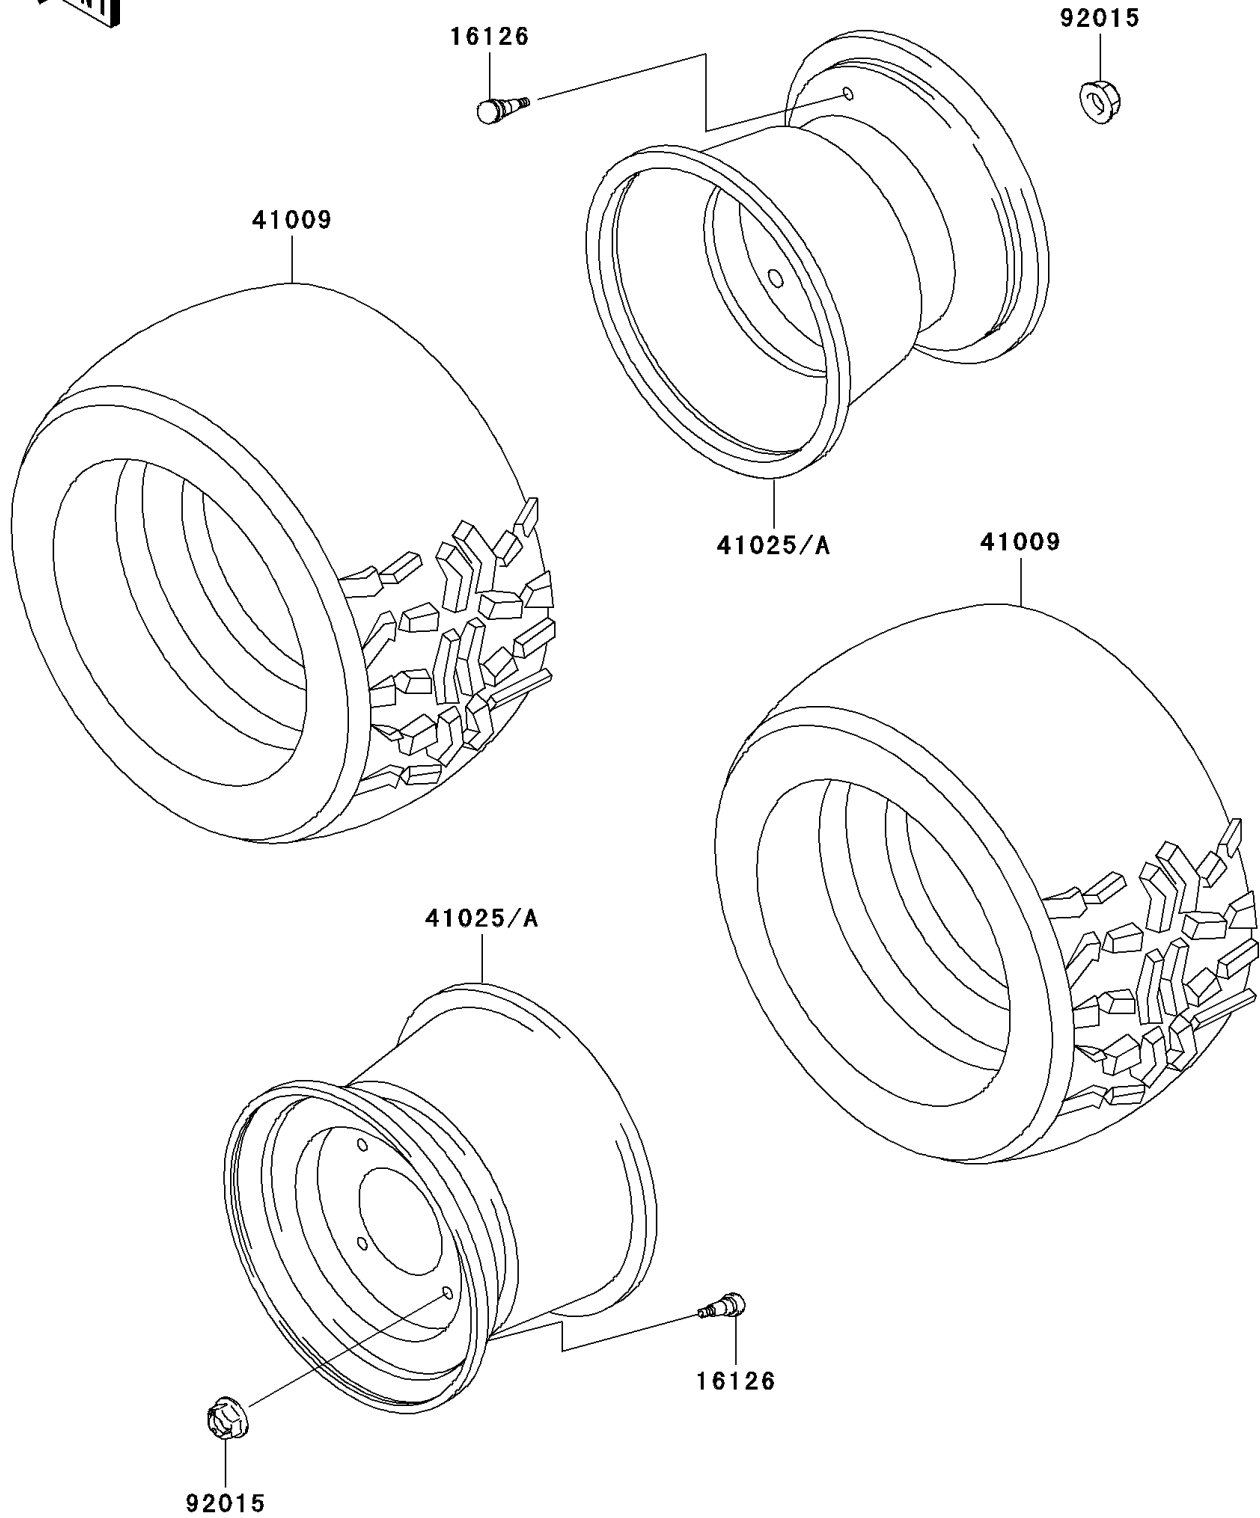

Mule 3010 4X4 PARTS DIAGRAM

Wheels/Tires

F2210

Mule 3010 4X4 PARTS LIST

Wheels/Tires

ITEM NAME	PART NUMBER	QUANTITY
VALVE (Ref # 16126)	16126-4001	4
TIRE,23X11.00-10 4PR,KT869(D) (Ref # 41009)	41009-1281	4
RIM,10X8.5,F.SILVER (Ref # 41025A)	41025-1394-5A	4
NUT,12MM (Ref # 92015)	92015-1706	16