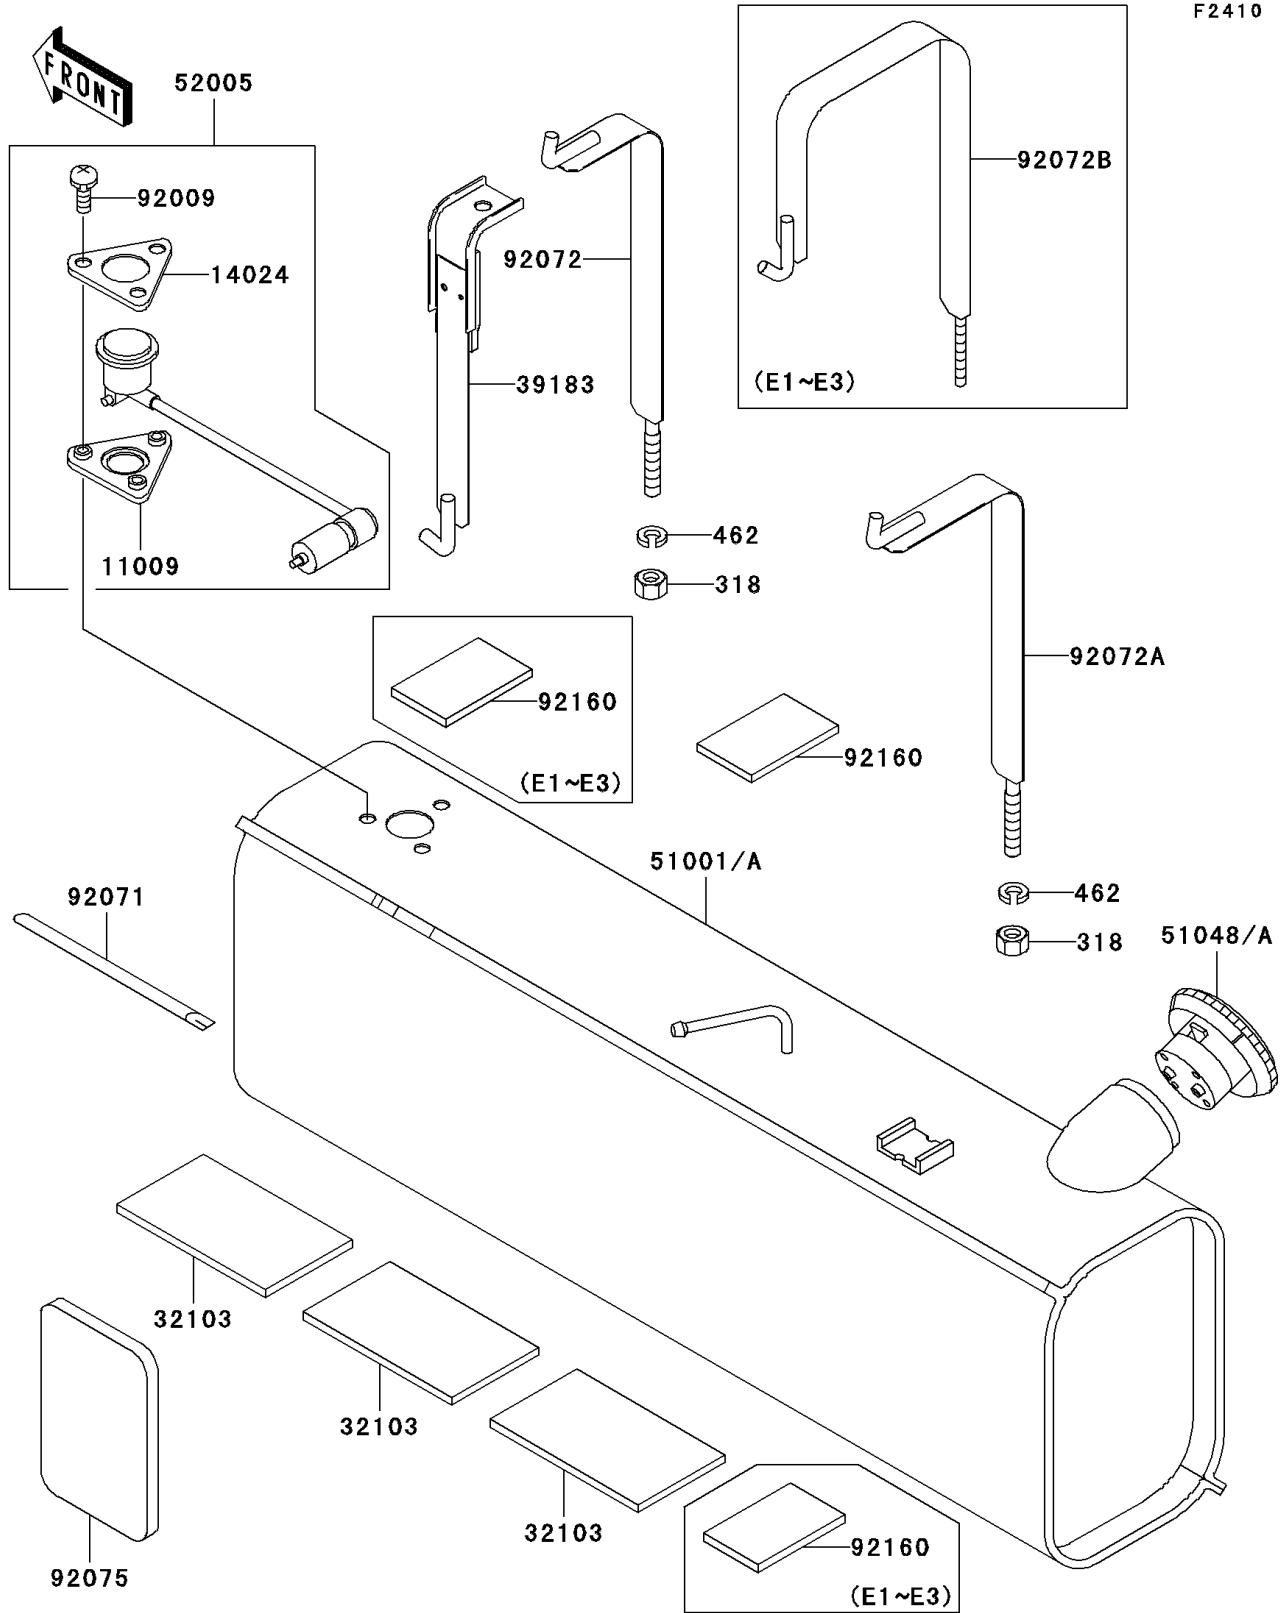

Mule 3010 4X4 PARTS DIAGRAM

Fuel Tank

Mule 3010 4X4 PARTS LIST

Fuel Tank

| ITEM NAME | PART NUMBER | QUANTITY |
|-----------------------------------|-------------|----------|
| NUT-HEX-SMALL (Ref # 318) | 318C0800 | 2 |
| WASHER-SPRING,8MM (Ref # 462) | 462L0800 | 2 |
| GASKET,FUEL GAUGE (Ref # 11009) | 11009-1755 | 1 |
| COVER,FUEL GAUGE (Ref # 14024) | 14024-1697 | 1 |
| DAMPER,BATTERY (Ref # 32103) | 32103-027 | 3 |
| TANK-COMP-FUEL (Ref # 51001A) | 51001-1502 | 1 |
| CAP-ASSY-TANK,FUEL (Ref # 51048A) | 51048-1103 | 1 |
| GAUGE,FUEL (Ref # 52005) | 52005-1085 | 1 |
| SCREW,6X14 (Ref # 92009) | 92009-1541 | 3 |
| GROMMET (Ref # 92071) | 92071-1198 | 1 |
| BAND,FUEL TANK (Ref # 92072A) | 92072-1248 | 1 |
| BAND,FUEL TANK (Ref # 92072B) | 92072-1249 | 1 |
| DAMPER (Ref # 92075) | 92075-3759 | 1 |
| DAMPER (Ref # 92160) | 92160-1102 | 3 |