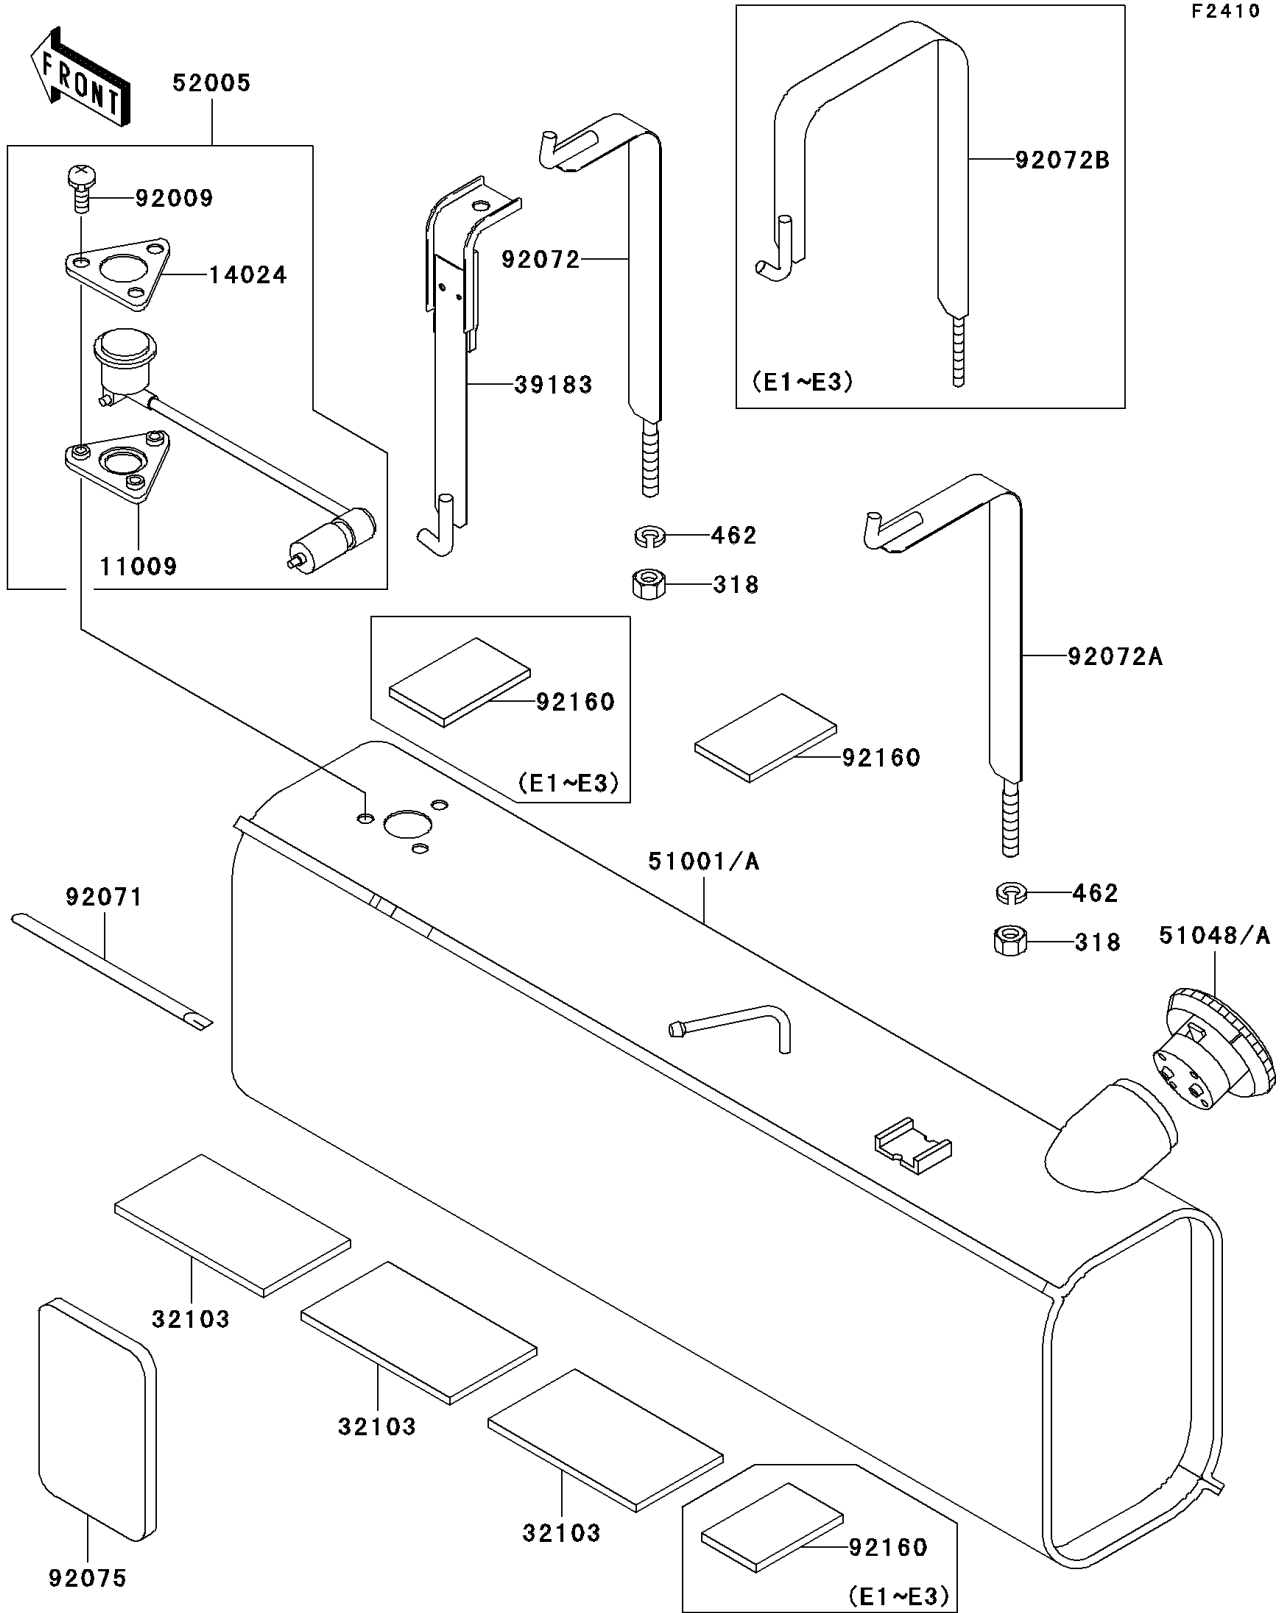

Mule 3010 4X4 PARTS DIAGRAM

Fuel Tank

Mule 3010 4X4 PARTS LIST

Fuel Tank

ITEM NAME	PART NUMBER	QUANTITY
NUT-HEX-SMALL (Ref # 318)	318C0800	2
WASHER-SPRING,8MM (Ref # 462)	462L0800	2
GASKET,FUEL GAUGE (Ref # 11009)	11009-1755	1
COVER,FUEL GAUGE (Ref # 14024)	14024-1697	1
DAMPER,BATTERY (Ref # 32103)	32103-027	3
TANK-COMP-FUEL (Ref # 51001A)	51001-1502	1
CAP-ASSY-TANK,FUEL (Ref # 51048A)	51048-1103	1
GAUGE,FUEL (Ref # 52005)	52005-1085	1
SCREW,6X14 (Ref # 92009)	92009-1541	3
GROMMET (Ref # 92071)	92071-1198	1
BAND,FUEL TANK (Ref # 92072A)	92072-1248	1
BAND,FUEL TANK (Ref # 92072B)	92072-1249	1
DAMPER (Ref # 92075)	92075-3759	1
DAMPER (Ref # 92160)	92160-1102	3