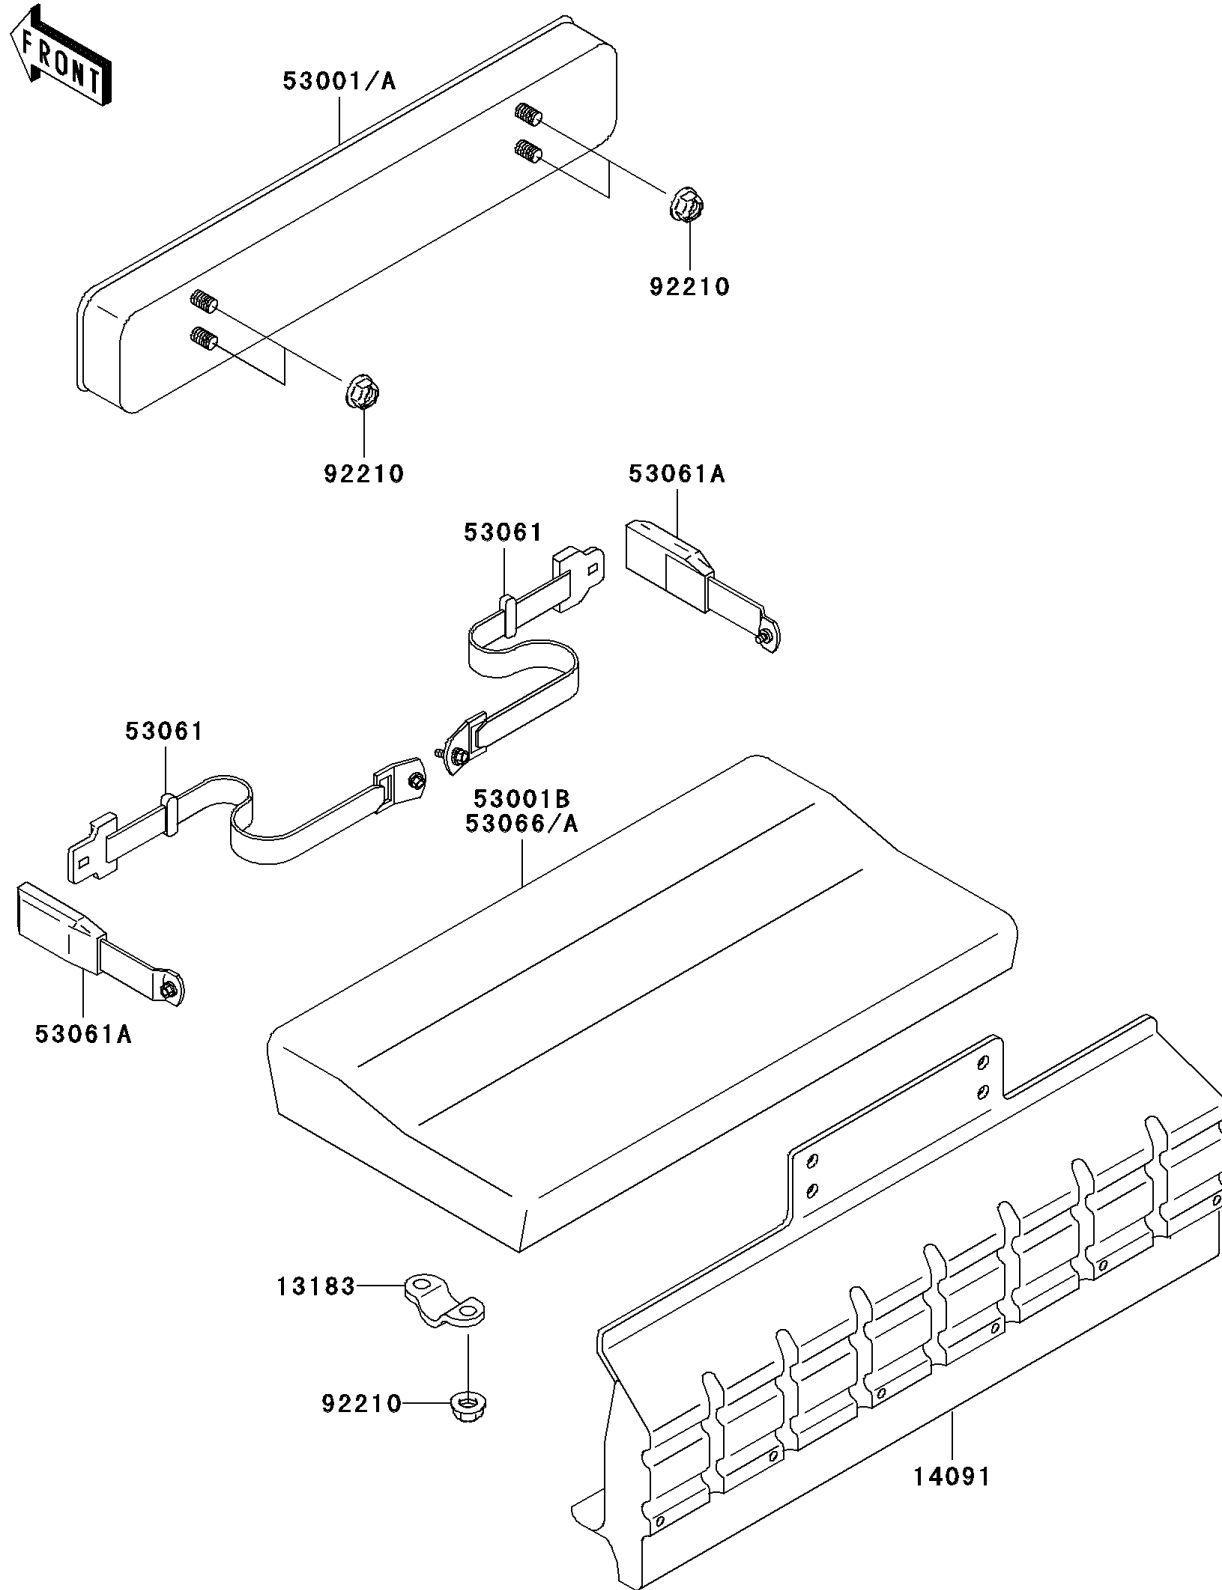

# Mule 3010 4X4 PARTS DIAGRAM

Seat

F2510

# Mule 3010 4X4 PARTS LIST

## Seat

ITEM NAME	PART NUMBER	QUANTITY
PLATE,SEAT (Ref # 13183)	13183-1400	2
COVER,SEAT,BACK (Ref # 14091)	14091-1224	1
SEAT-ASSY,BACK,GRAY (Ref # 53001)	53001-1584-PA	1
SEAT-ASSY,CUSHION,GRAY (Ref # 53001B)	53001-1920-PA	1
BELT-SEAT,CATCH PLATE (Ref # 53061)	53061-1013	2
BELT-SEAT,BUCKLE (Ref # 53061A)	53061-1014	2
NUT,FLANGED,LOCK,8MM (Ref # 92210)	92210-0005	8