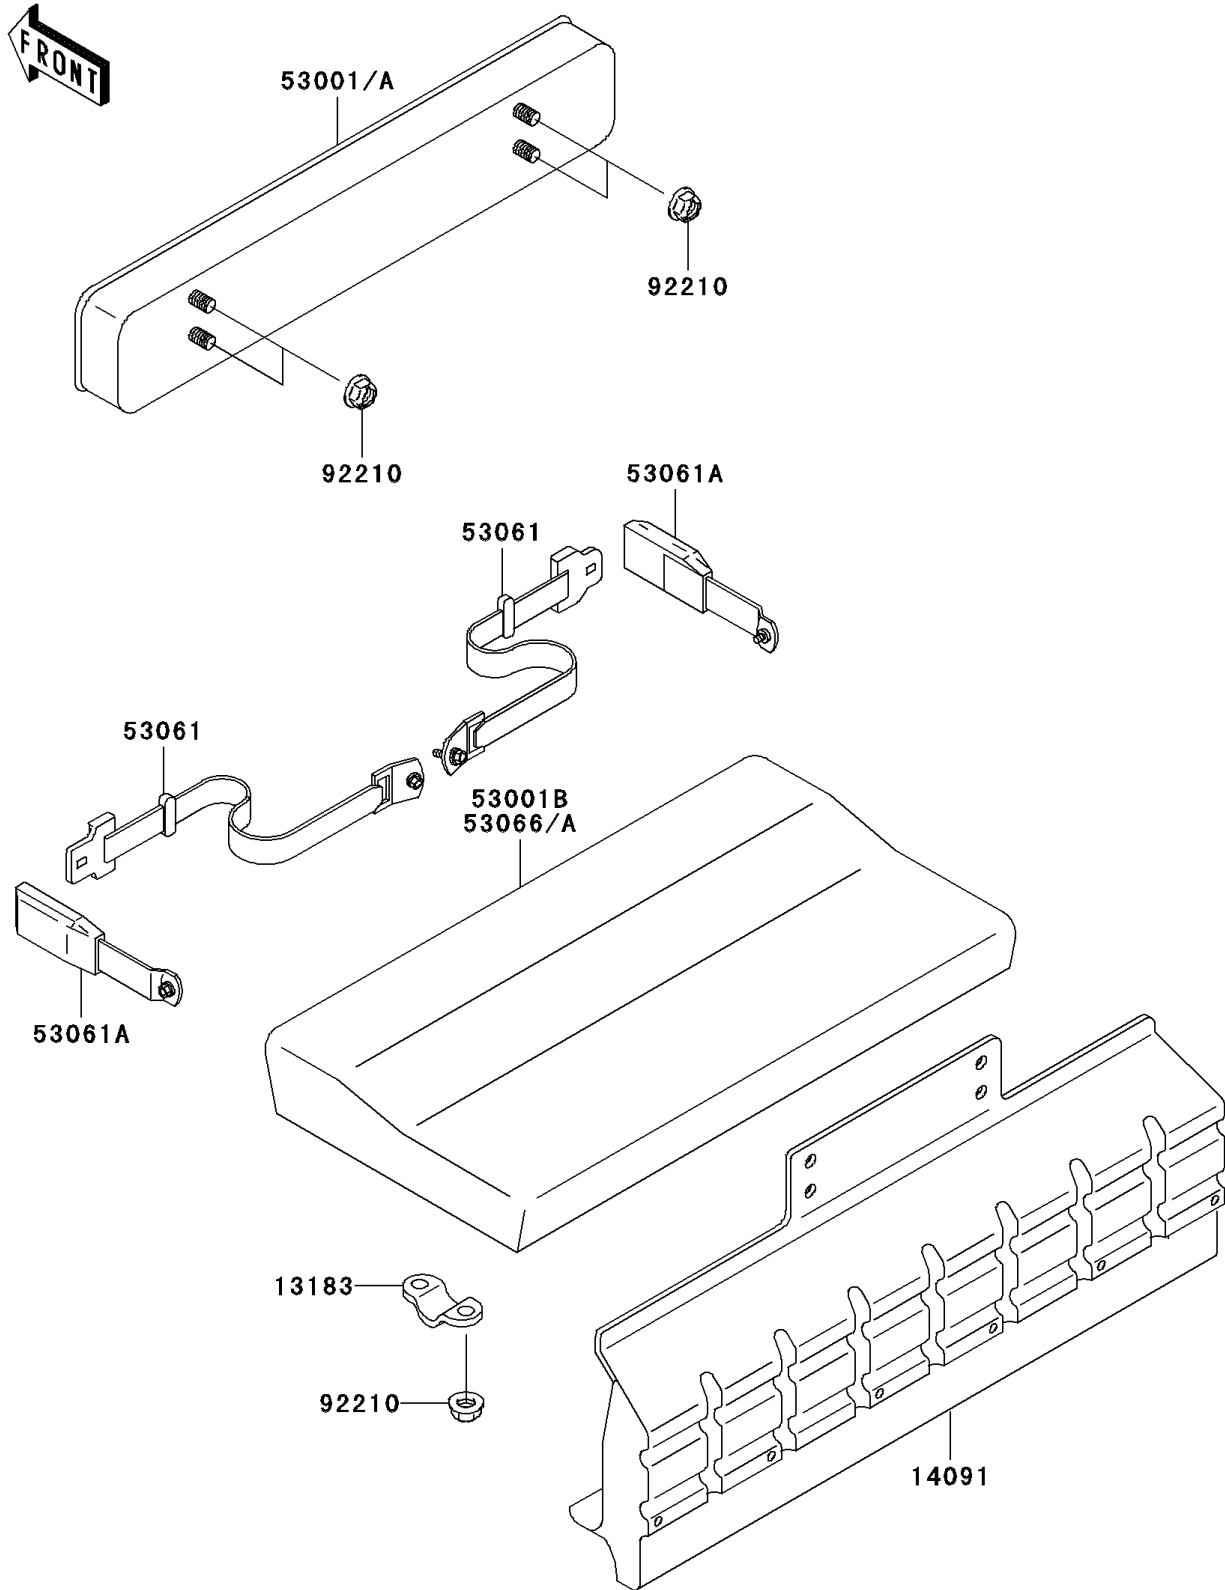

Mule 3010 4X4 PARTS DIAGRAM

Seat

F2510

Mule 3010 4X4 PARTS LIST

Seat

ITEM NAME	PART NUMBER	QUANTITY
PLATE,SEAT (Ref # 13183)	13183-1400	2
COVER,SEAT,BACK (Ref # 14091)	14091-1224	1
SEAT-ASSY,BACK,GRAY (Ref # 53001)	53001-1584-PA	1
SEAT-ASSY,CUSHION,GRAY (Ref # 53001B)	53001-1920-PA	1
BELT-SEAT,CATCH PLATE (Ref # 53061)	53061-1013	2
BELT-SEAT,BUCKLE (Ref # 53061A)	53061-1014	2
NUT,FLANGED,LOCK,8MM (Ref # 92210)	92210-0005	8