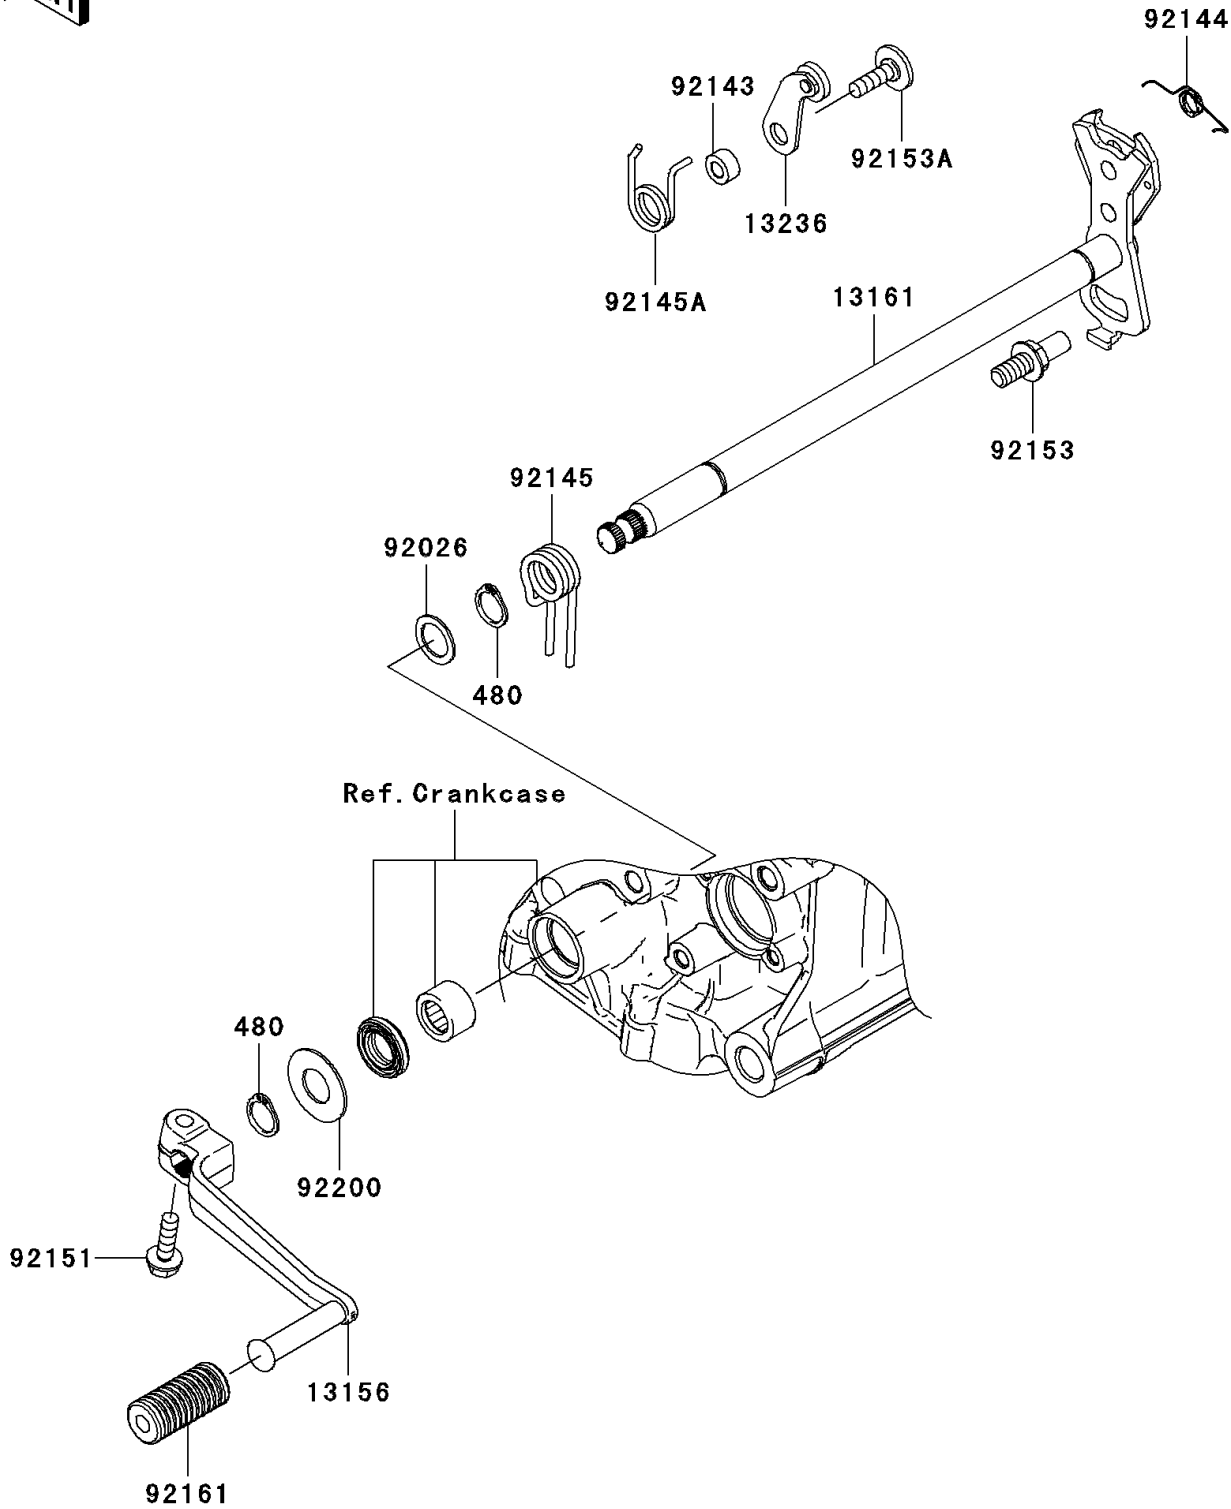

2010 Ninja® ZX™-14 PARTS DIAGRAM

Gear Change Mechanism

E1370

2010 Ninja® ZX™-14 PARTS LIST

Gear Change Mechanism

ITEM NAME	PART NUMBER	QUANTITY
CIRCLIP-TYPE-C,14MM (Ref # 480)	480J1400	2
LEVER-CHANGE,PEDAL (Ref # 13156)	13156-0075	1
LEVER-COMP-CHANGE SHAFT (Ref # 13161)	13161-0034	1
LEVER-COMP (Ref # 13236)	13236-1243	1
SPACER,14X20X1.0 (Ref # 92026)	92026-1534	1
COLLAR (Ref # 92143)	92143-1595	1
SPRING (Ref # 92144)	92144-1029	1
SPRING (Ref # 92145)	92145-0336	1
SPRING (Ref # 92145A)	92145-0404	1
BOLT,FLANGED,6X20 (Ref # 92151)	92151-1226	1
BOLT,RETURN SPRING (Ref # 92153)	92153-0421	1
BOLT,6X20 (Ref # 92153A)	92153-1505	1
DAMPER,CHANGE PEDAL (Ref # 92161)	92161-1300	1
WASHER (Ref # 92200)	92200-0265	1