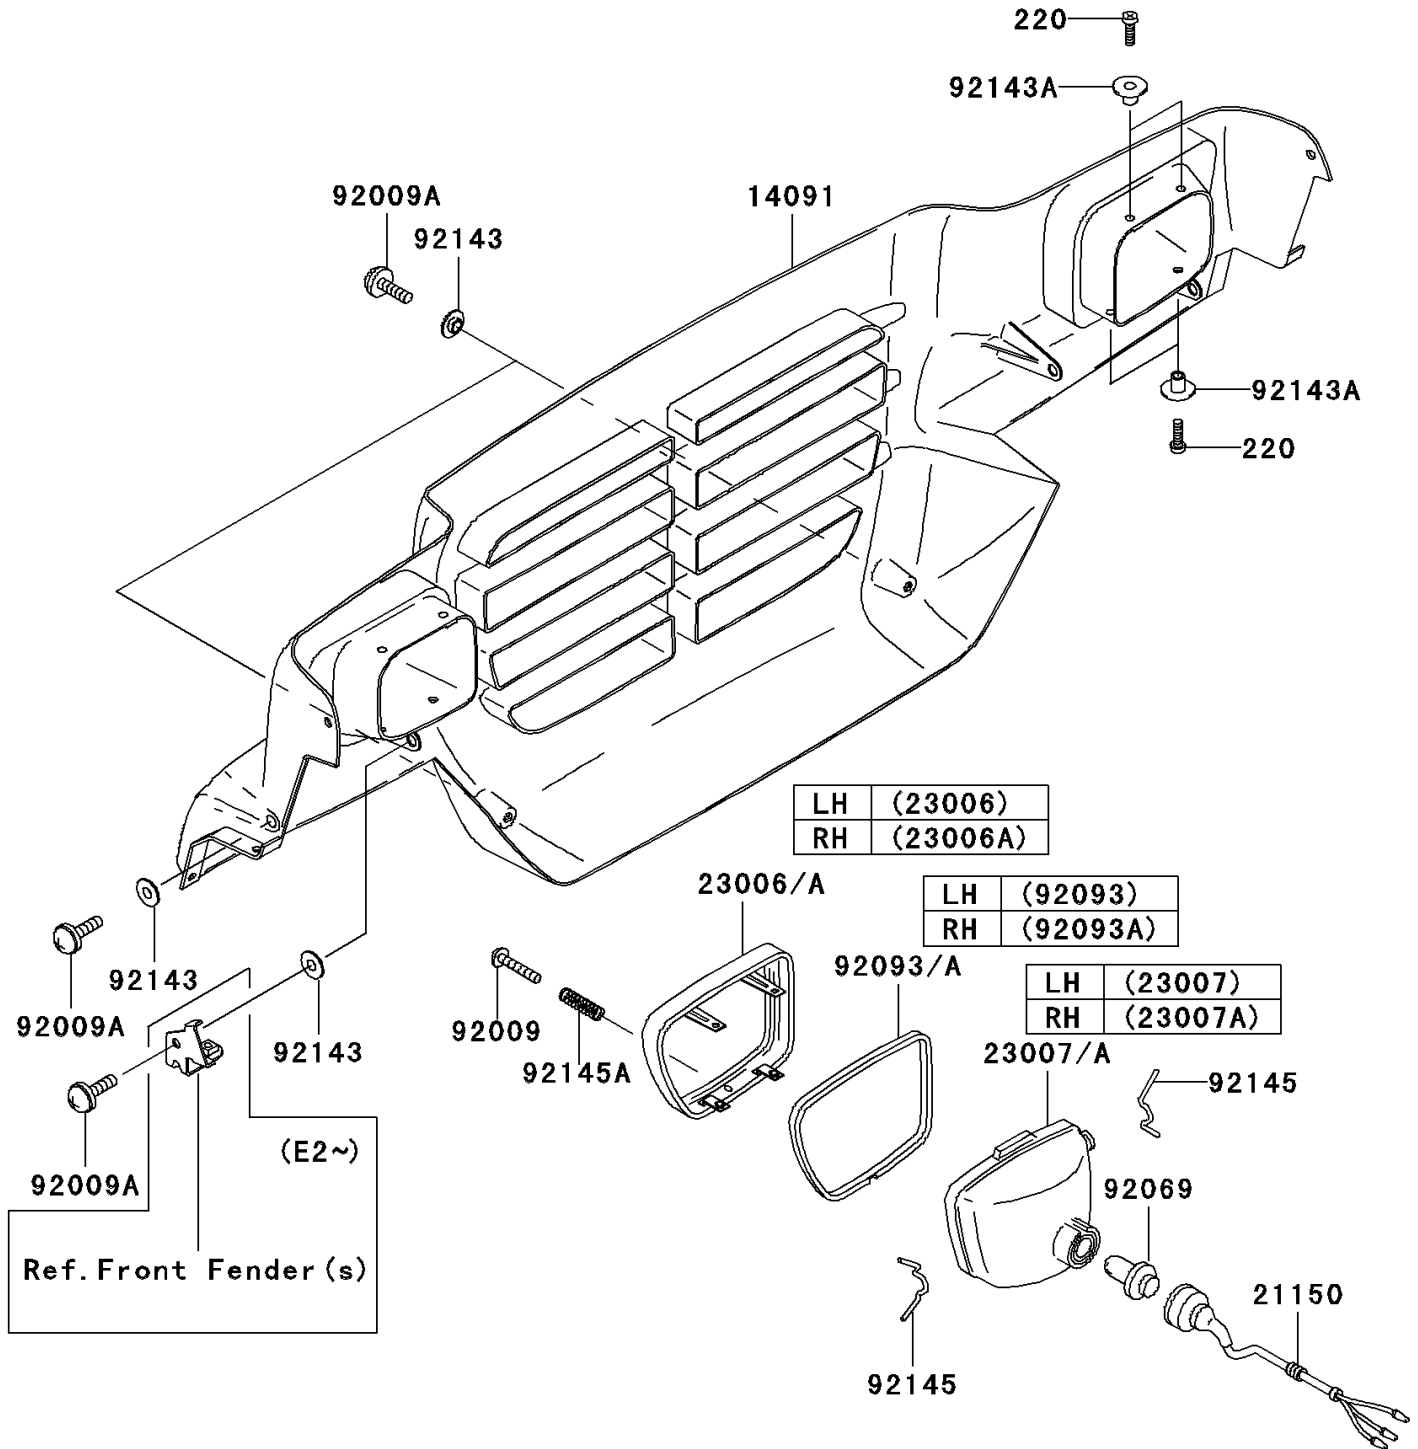

Mule 3010 4X4 PARTS DIAGRAM

Headlight(s)

F2710

Mule 3010 4X4 PARTS LIST

Headlight(s)

ITEM NAME	PART NUMBER	QUANTITY
SCREW-PAN-CROSS (Ref # 220)	220F0516	8
COVER,FRONT GRIL,F.BLACK (Ref # 14091)	14091-1225-6Z	1
CORD-ASSY,HEAD LAMP (Ref # 21150)	21150-1060	2
RIM-LAMP,LH (Ref # 23006)	23006-1075	1
RIM-LAMP,RH (Ref # 23006A)	23006-1076	1
LENS-COMP,HEAD LAMP,LH (Ref # 23007)	23007-1354	1
LENS-COMP,HEAD LAMP,RH (Ref # 23007A)	23007-1355	1
SCREW,TAPPING,4X30 (Ref # 92009)	92009-1139	2
SCREW,6X16 (Ref # 92009A)	92009-1621	6
BULB,12V 30/30W (Ref # 92069)	92069-1080	2
SEAL,HEAD LAMP,LH (Ref # 92093)	92093-1481	1
SEAL,HEAD LAMP,RH (Ref # 92093A)	92093-1482	1
COLLAR (Ref # 92143)	92143-1087	6
COLLAR (Ref # 92143A)	92143-1234	8
SPRING (Ref # 92145)	92145-1190	4
SPRING (Ref # 92145A)	92145-1230	2