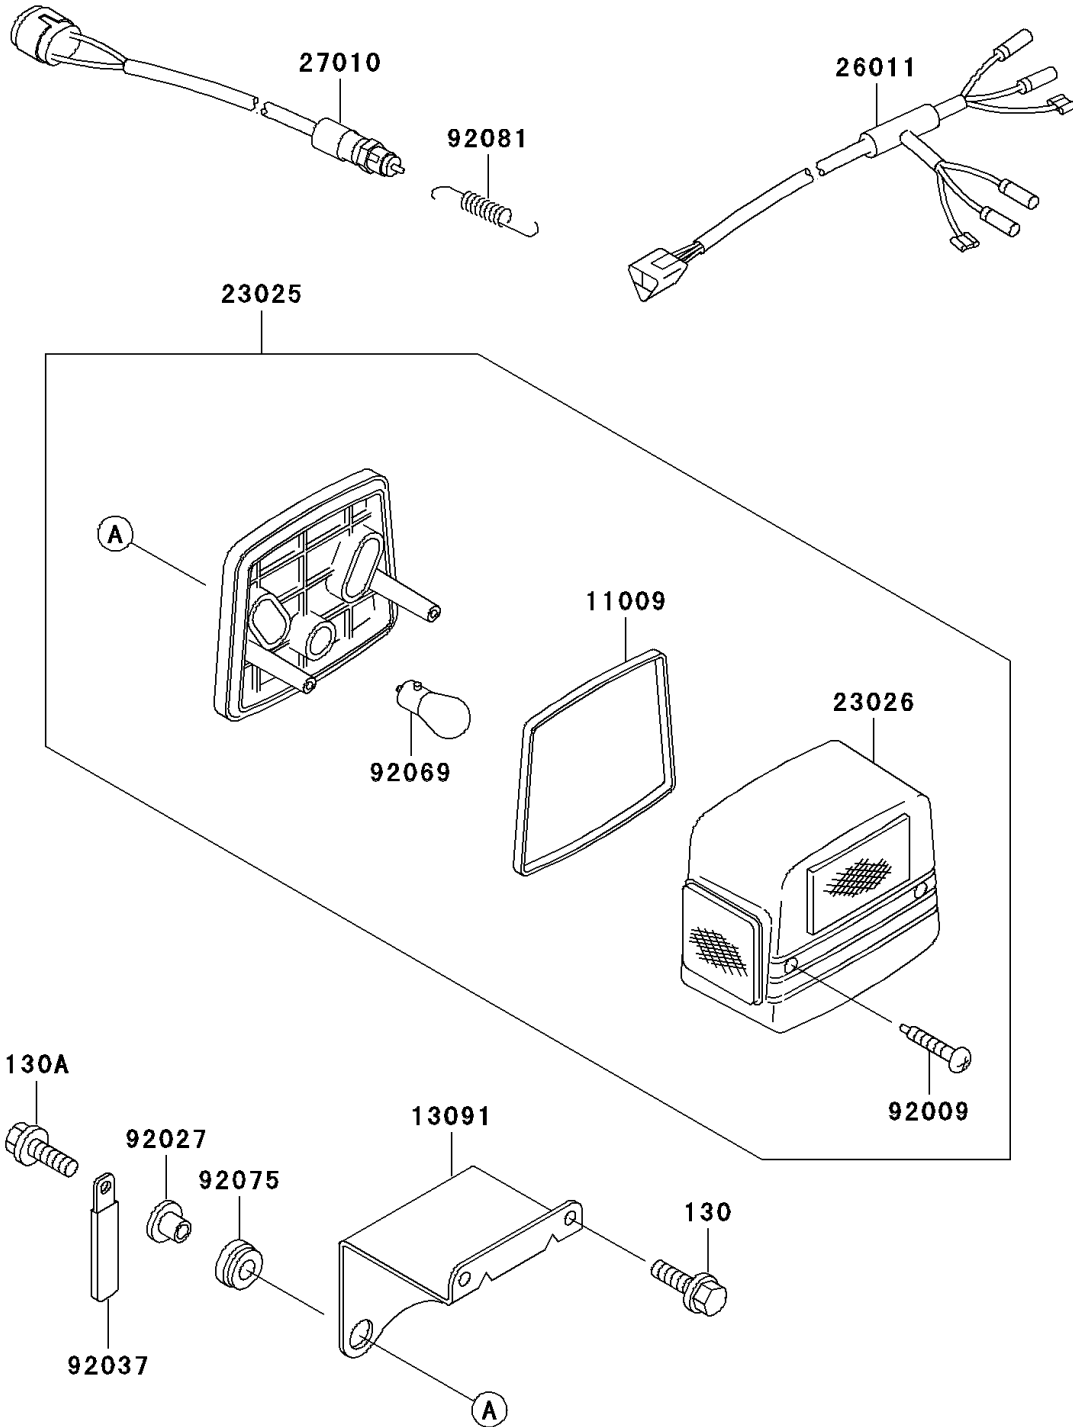

Mule 3010 4X4 PARTS DIAGRAM

Taillight(s)

F2720

Mule 3010 4X4 PARTS LIST

Taillight(s)

ITEM NAME	PART NUMBER	QUANTITY
BOLT-FLANGED,6X16,BLACK (Ref # 130)	130J0616	4
BOLT-FLANGED (Ref # 130A)	130J0620	4
GASKET,TAIL LAMP (Ref # 11009)	11009-1215	2
HOLDER,TAIL LAMP (Ref # 13091)	13091-1743	2
LAMP-TAIL (Ref # 23025)	23025-1042	2
LENS,TAIL LAMP (Ref # 23026)	23026-1019	2
WIRE-LEAD (Ref # 26011)	26011-1756	1
SWITCH,BRAKE LAMP (Ref # 27010)	27010-1301	1
SCREW,TAPPING,4X25 (Ref # 92009)	92009-1069	4
COLLAR,L=11.1 (Ref # 92027)	92027-194	4
CLAMP,L=60 (Ref # 92037)	92037-1069	2
BULB,12V20/5W (Ref # 92069)	92069-1011	2
DAMPER (Ref # 92075)	92075-277	4
SPRING,HOOK RETURN (Ref # 92081)	92081-1466	1