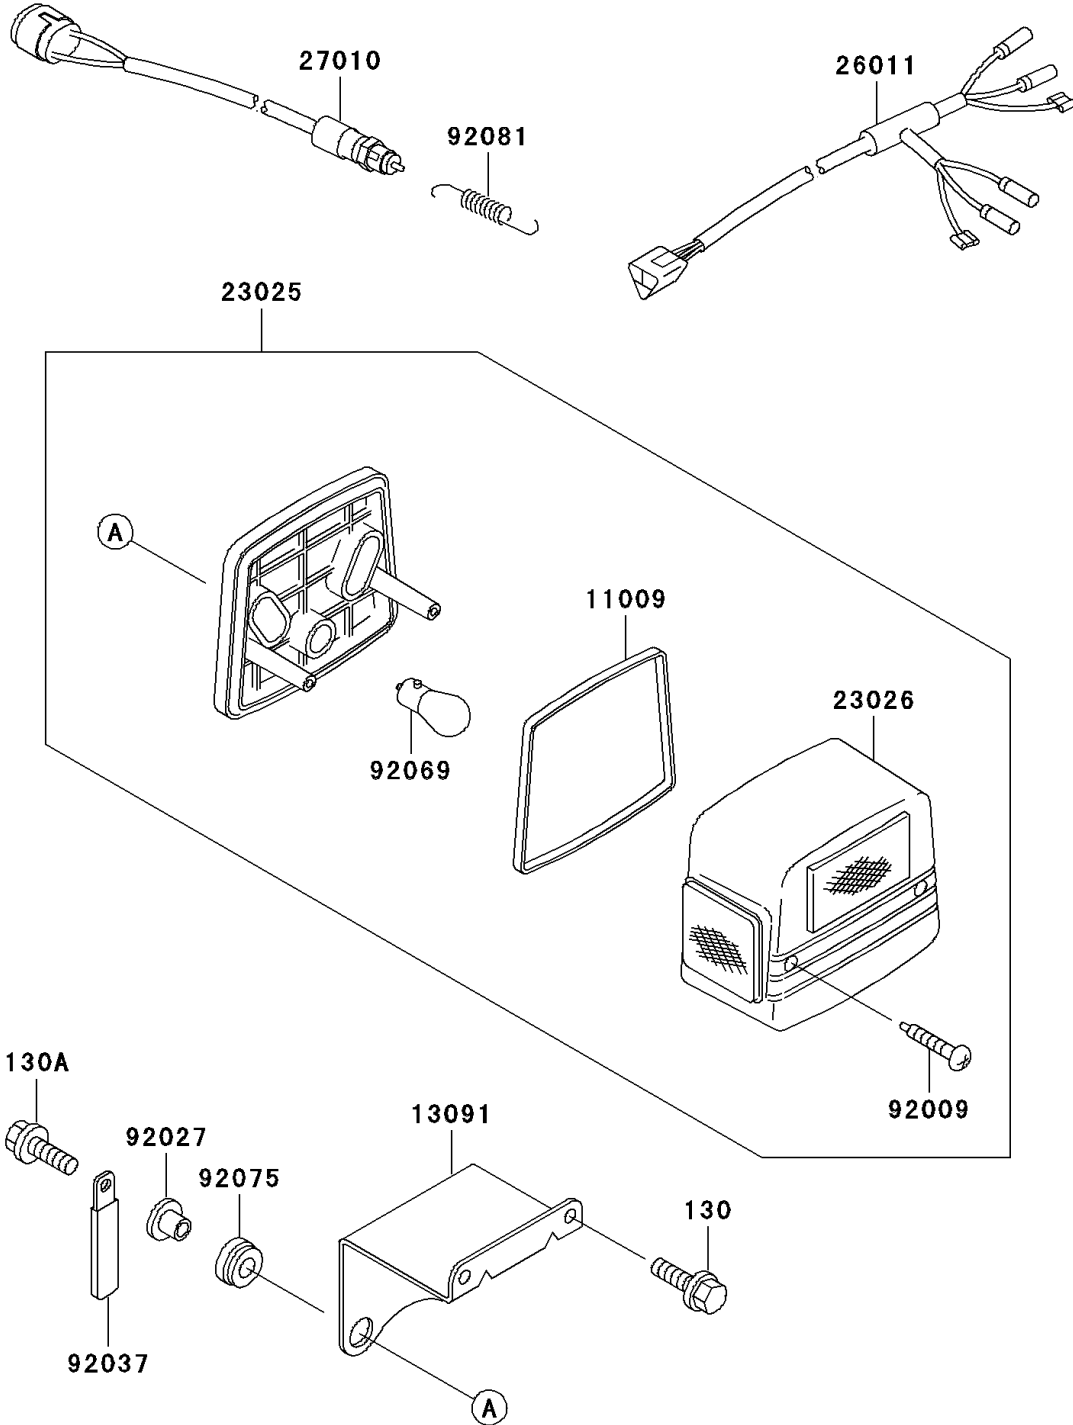

# Mule 3010 4X4 PARTS DIAGRAM

Taillight(s)

F2720

## Mule 3010 4X4 PARTS LIST

### Taillight(s)

ITEM NAME	PART NUMBER	QUANTITY
BOLT-FLANGED,6X16,BLACK (Ref # 130)	130J0616	4
BOLT-FLANGED (Ref # 130A)	130J0620	4
GASKET,TAIL LAMP (Ref # 11009)	11009-1215	2
HOLDER,TAIL LAMP (Ref # 13091)	13091-1743	2
LAMP-TAIL (Ref # 23025)	23025-1042	2
LENS,TAIL LAMP (Ref # 23026)	23026-1019	2
WIRE-LEAD (Ref # 26011)	26011-1756	1
SWITCH,BRAKE LAMP (Ref # 27010)	27010-1301	1
SCREW,TAPPING,4X25 (Ref # 92009)	92009-1069	4
COLLAR,L=11.1 (Ref # 92027)	92027-194	4
CLAMP,L=60 (Ref # 92037)	92037-1069	2
BULB,12V20/5W (Ref # 92069)	92069-1011	2
DAMPER (Ref # 92075)	92075-277	4
SPRING,HOOK RETURN (Ref # 92081)	92081-1466	1