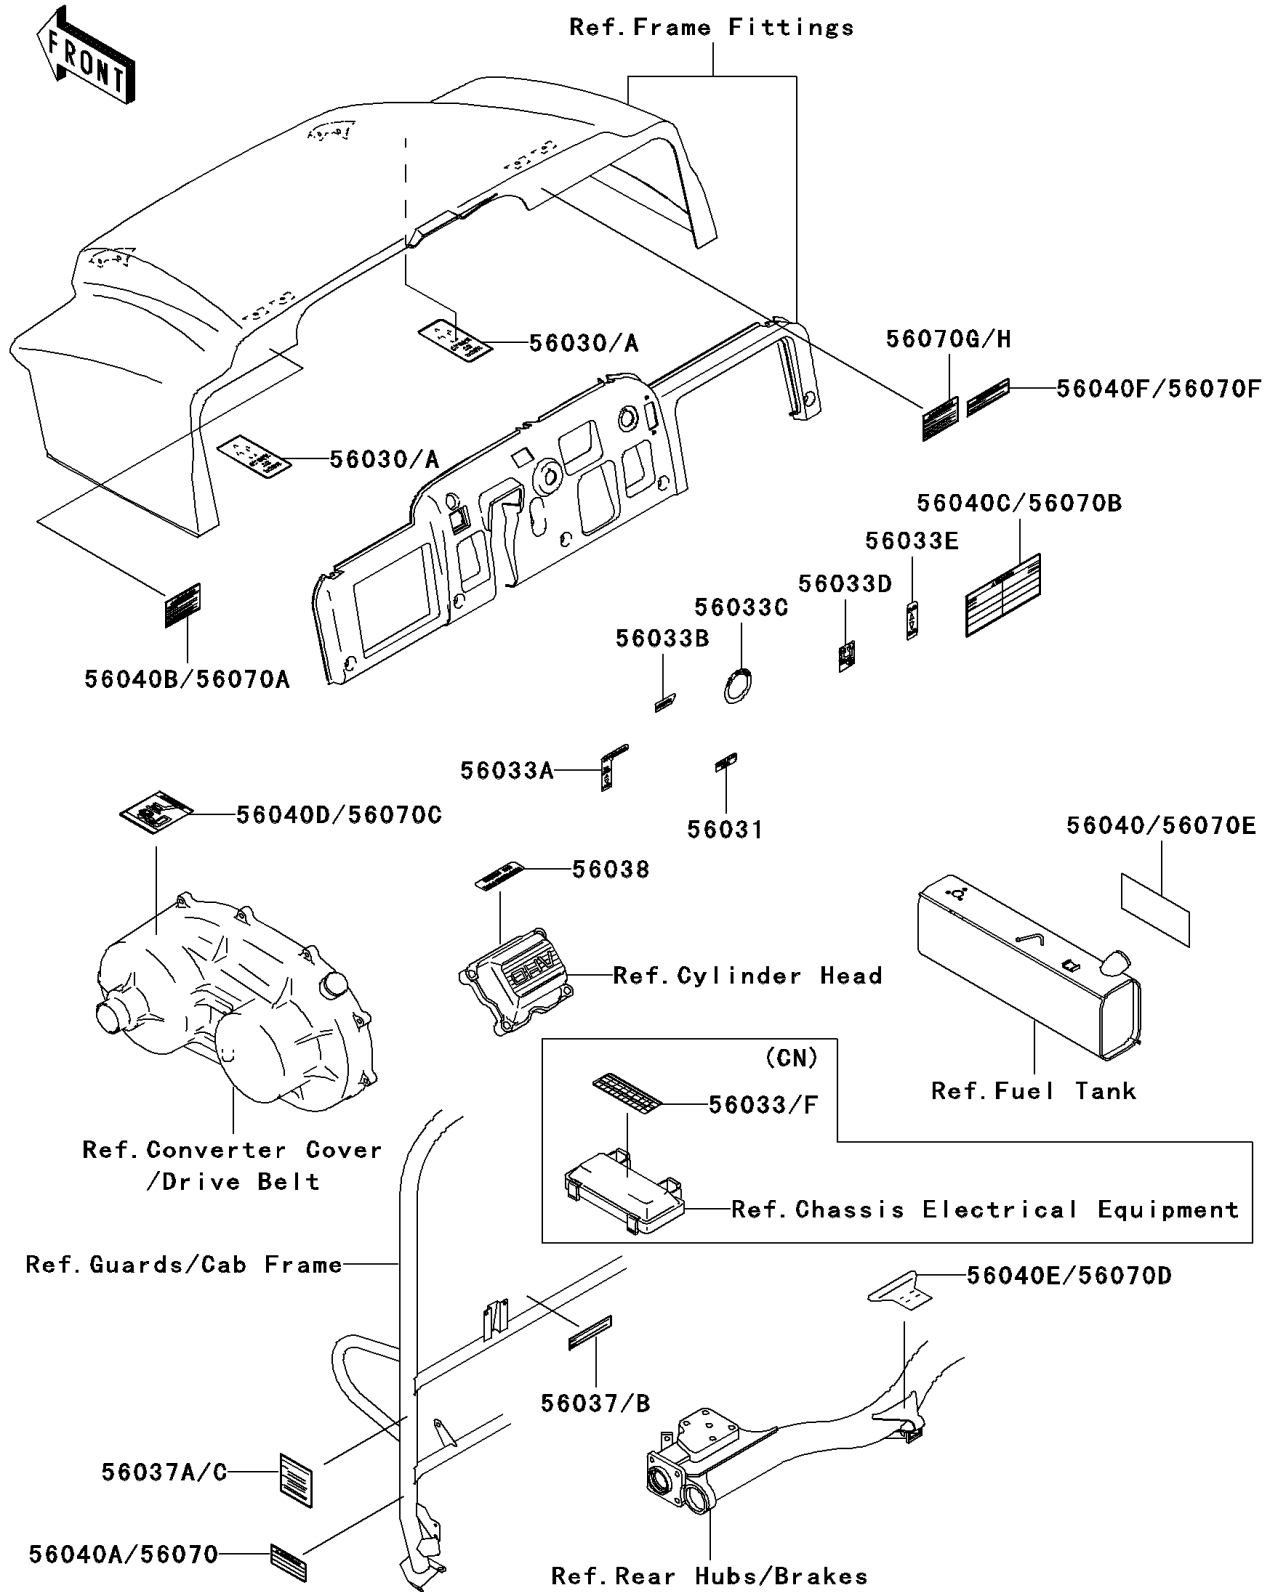

Mule 3010 4X4 PARTS DIAGRAM

Labels

F2860

Mule 3010 4X4 PARTS LIST

Labels

ITEM NAME	PART NUMBER	QUANTITY
LABEL,BONNET OPERATION (Ref # 56030)	56030-1240	2
LABEL-MANUAL,BRAKE FLUID LEVEL (Ref # 56031)	56031-1818	1
LABEL-MANUAL,DIFF MODE (Ref # 56033A)	56033-1183	1
LABEL-MANUAL,IGNITION (Ref # 56033B)	56033-1184	1
LABEL-MANUAL,IGNITION,ON/OFF (Ref # 56033C)	56033-1185	1
LABEL-MANUAL,SHIFT (Ref # 56033D)	56033-1186	1
LABEL-MANUAL,2WD/4WD (Ref # 56033E)	56033-1187	1
LABEL-SPECIFICATION,CARGO BED (Ref # 56037)	56037-1576	1
LABEL-SPECIFICATION,TIRE (Ref # 56037A)	56037-1859	1
LABEL-BRAND (Ref # 56038)	56038-2782	1
LABEL-WARNING,FUEL TANK (Ref # 56040)	56040-1241	1
LABEL-WARNING,BED RAISED (Ref # 56040A)	56040-1242	1
LABEL-WARNING,OFF-HIGHWAY (Ref # 56040B)	56040-1317	1
LABEL-WARNING,GENERAL (Ref # 56040C)	56040-1339	1
LABEL-WARNING,HOT SURFACES (Ref # 56040D)	56040-1340	1
LABEL-WARNING,TRAILER HITCH (Ref # 56040E)	56040-1341	1
LABEL-WARNING,SHIFT CAUTION (Ref # 56040F)	56040-1342	1
LABEL-WARNING,BONNET OPERATION (Ref # 56070G)	56070-1240	1
LABEL,BONNET OPERATION (Ref # 56030A)	56030-1246	2
LABEL-MANUAL,FUSE (Ref # 56033F)	56033-1243	1
LABEL-SPECIFICATION,CARGO BED (Ref # 56037B)	56037-1903	1
LABEL-SPECIFICATION,TIRE (Ref # 56037C)	56037-1904	1
LABEL,BED RAISED(FRENCH) (Ref # 56070)	56070-1204	1
LABEL,OFF-HIGHWAY(FRENCH) (Ref # 56070A)	56070-1205	1
LABEL,GENERAL(FRENCH) (Ref # 56070B)	56070-1206	1
LABEL-WARNING,HOT SURFACES (Ref # 56070C)	56070-1207	1
LABEL-WARNING,TRAILER HITCH (Ref # 56070D)	56070-1208	1
LABEL,GASOLINE(FRENCH) (Ref # 56070E)	56070-1218	1
LABEL-WARNING,SHIFT CAUTION (Ref # 56070F)	56070-1219	1

Mule 3010 4X4 PARTS LIST

Labels

ITEM NAME	PART NUMBER	QUANTITY
LABEL-WARNING,BONNET OPERATION (Ref # 56070H)	56070-1242	1