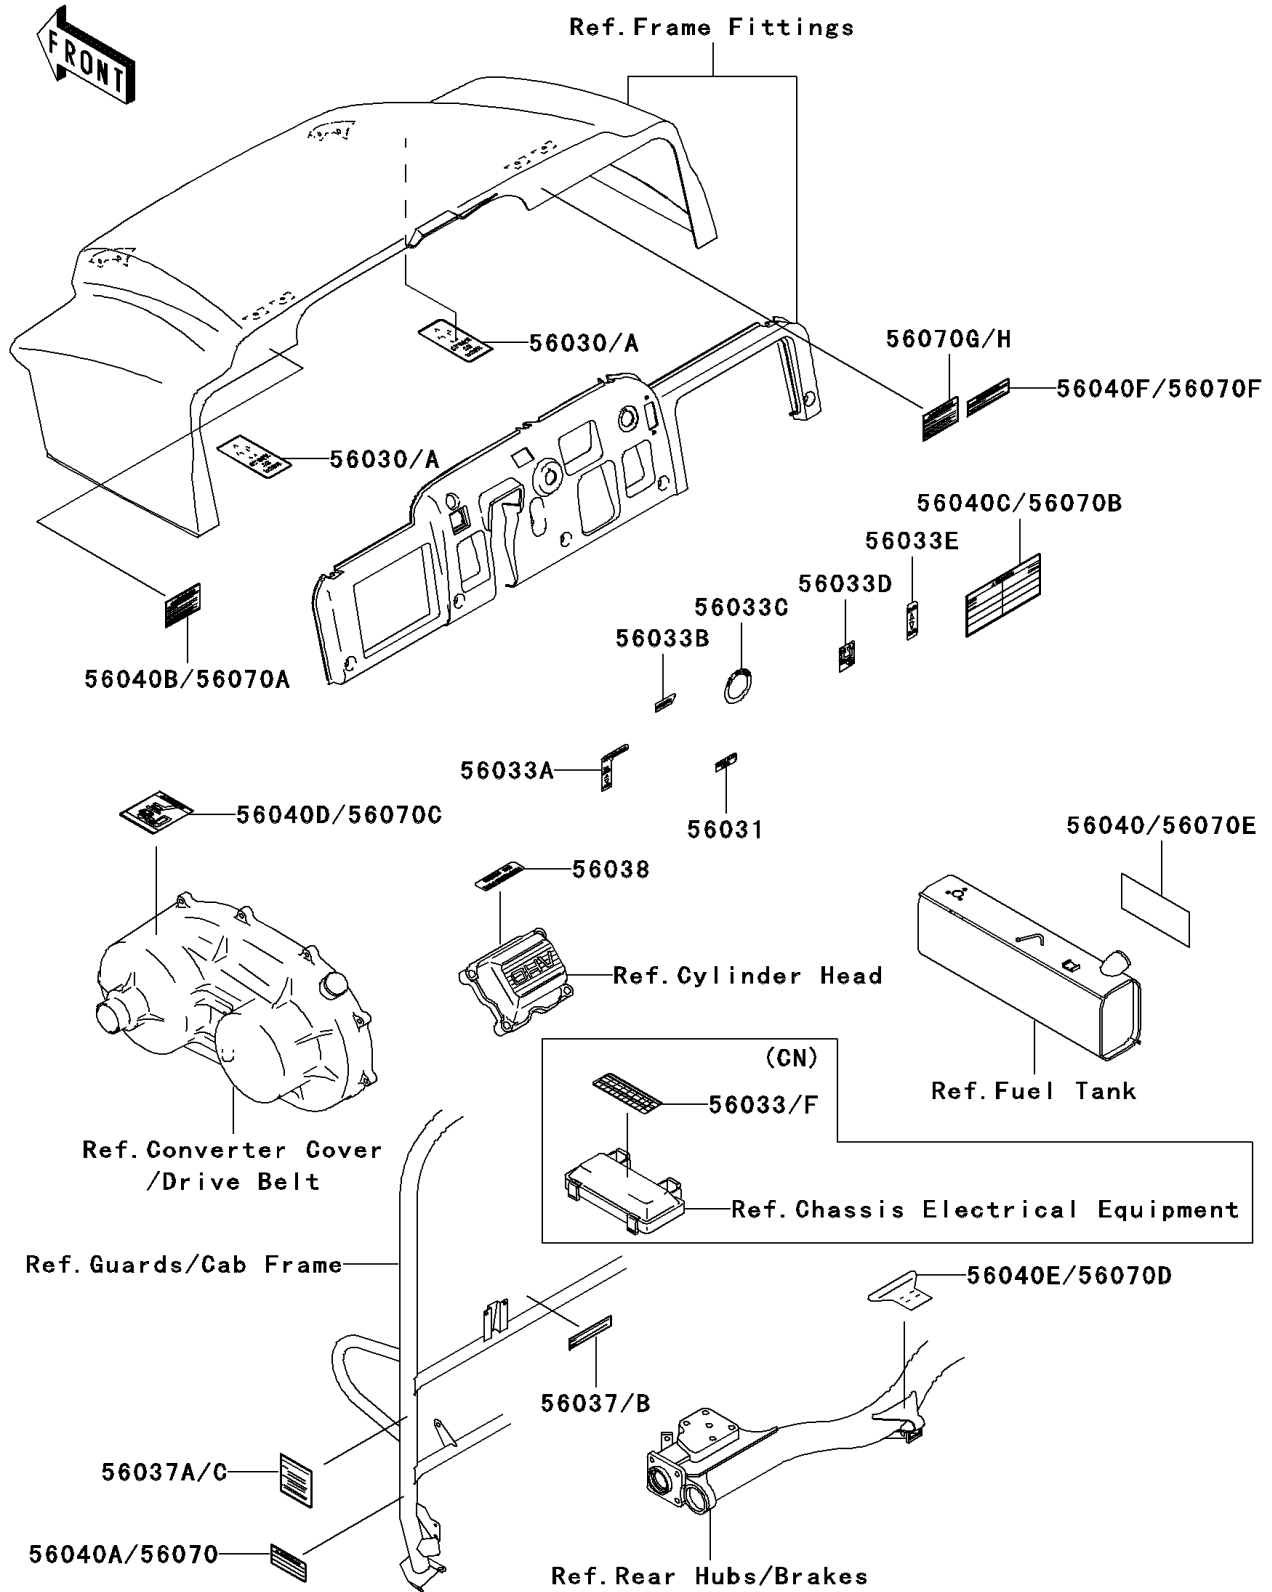

Mule 3010 4X4 PARTS DIAGRAM

Labels

F2860

Mule 3010 4X4 PARTS LIST

Labels

ITEM NAME	PART NUMBER	QUANTITY
LABEL,BONNET OPERATION (Ref # 56030)	56030-1240	2
LABEL-MANUAL,BRAKE FLUID LEVEL (Ref # 56031)	56031-1818	1
LABEL-MANUAL,DIFF MODE (Ref # 56033A)	56033-1183	1
LABEL-MANUAL,IGNITION (Ref # 56033B)	56033-1184	1
LABEL-MANUAL,IGNITION,ON/OFF (Ref # 56033C)	56033-1185	1
LABEL-MANUAL,SHIFT (Ref # 56033D)	56033-1186	1
LABEL-MANUAL,2WD/4WD (Ref # 56033E)	56033-1187	1
LABEL-SPECIFICATION,CARGO BED (Ref # 56037)	56037-1576	1
LABEL-SPECIFICATION,TIRE (Ref # 56037A)	56037-1859	1
LABEL-BRAND (Ref # 56038)	56038-2782	1
LABEL-WARNING,FUEL TANK (Ref # 56040)	56040-1241	1
LABEL-WARNING,BED RAISED (Ref # 56040A)	56040-1242	1
LABEL-WARNING,OFF-HIGHWAY (Ref # 56040B)	56040-1317	1
LABEL-WARNING,GENERAL (Ref # 56040C)	56040-1339	1
LABEL-WARNING,HOT SURFACES (Ref # 56040D)	56040-1340	1
LABEL-WARNING,TRAILER HITCH (Ref # 56040E)	56040-1341	1
LABEL-WARNING,SHIFT CAUTION (Ref # 56040F)	56040-1342	1
LABEL-WARNING,BONNET OPERATION (Ref # 56070G)	56070-1240	1
LABEL,BONNET OPERATION (Ref # 56030A)	56030-1246	2
LABEL-MANUAL,FUSE (Ref # 56033)	56033-0020	1
LABEL-SPECIFICATION,CARGO BED (Ref # 56037B)	56037-1903	1
LABEL-SPECIFICATION,TIRE (Ref # 56037C)	56037-1904	1
LABEL,BED RAISED(FRENCH) (Ref # 56070)	56070-1204	1
LABEL,OFF-HIGHWAY(FRENCH) (Ref # 56070A)	56070-1205	1
LABEL,GENERAL(FRENCH) (Ref # 56070B)	56070-1206	1
LABEL-WARNING,HOT SURFACES (Ref # 56070C)	56070-1207	1
LABEL-WARNING,TRAILER HITCH (Ref # 56070D)	56070-1208	1
LABEL,GASOLINE(FRENCH) (Ref # 56070E)	56070-1218	1
LABEL-WARNING,SHIFT CAUTION (Ref # 56070F)	56070-1219	1

Mule 3010 4X4 PARTS LIST

Labels

ITEM NAME	PART NUMBER	QUANTITY
LABEL-WARNING,BONNET OPERATION (Ref # 56070H)	56070-1242	1