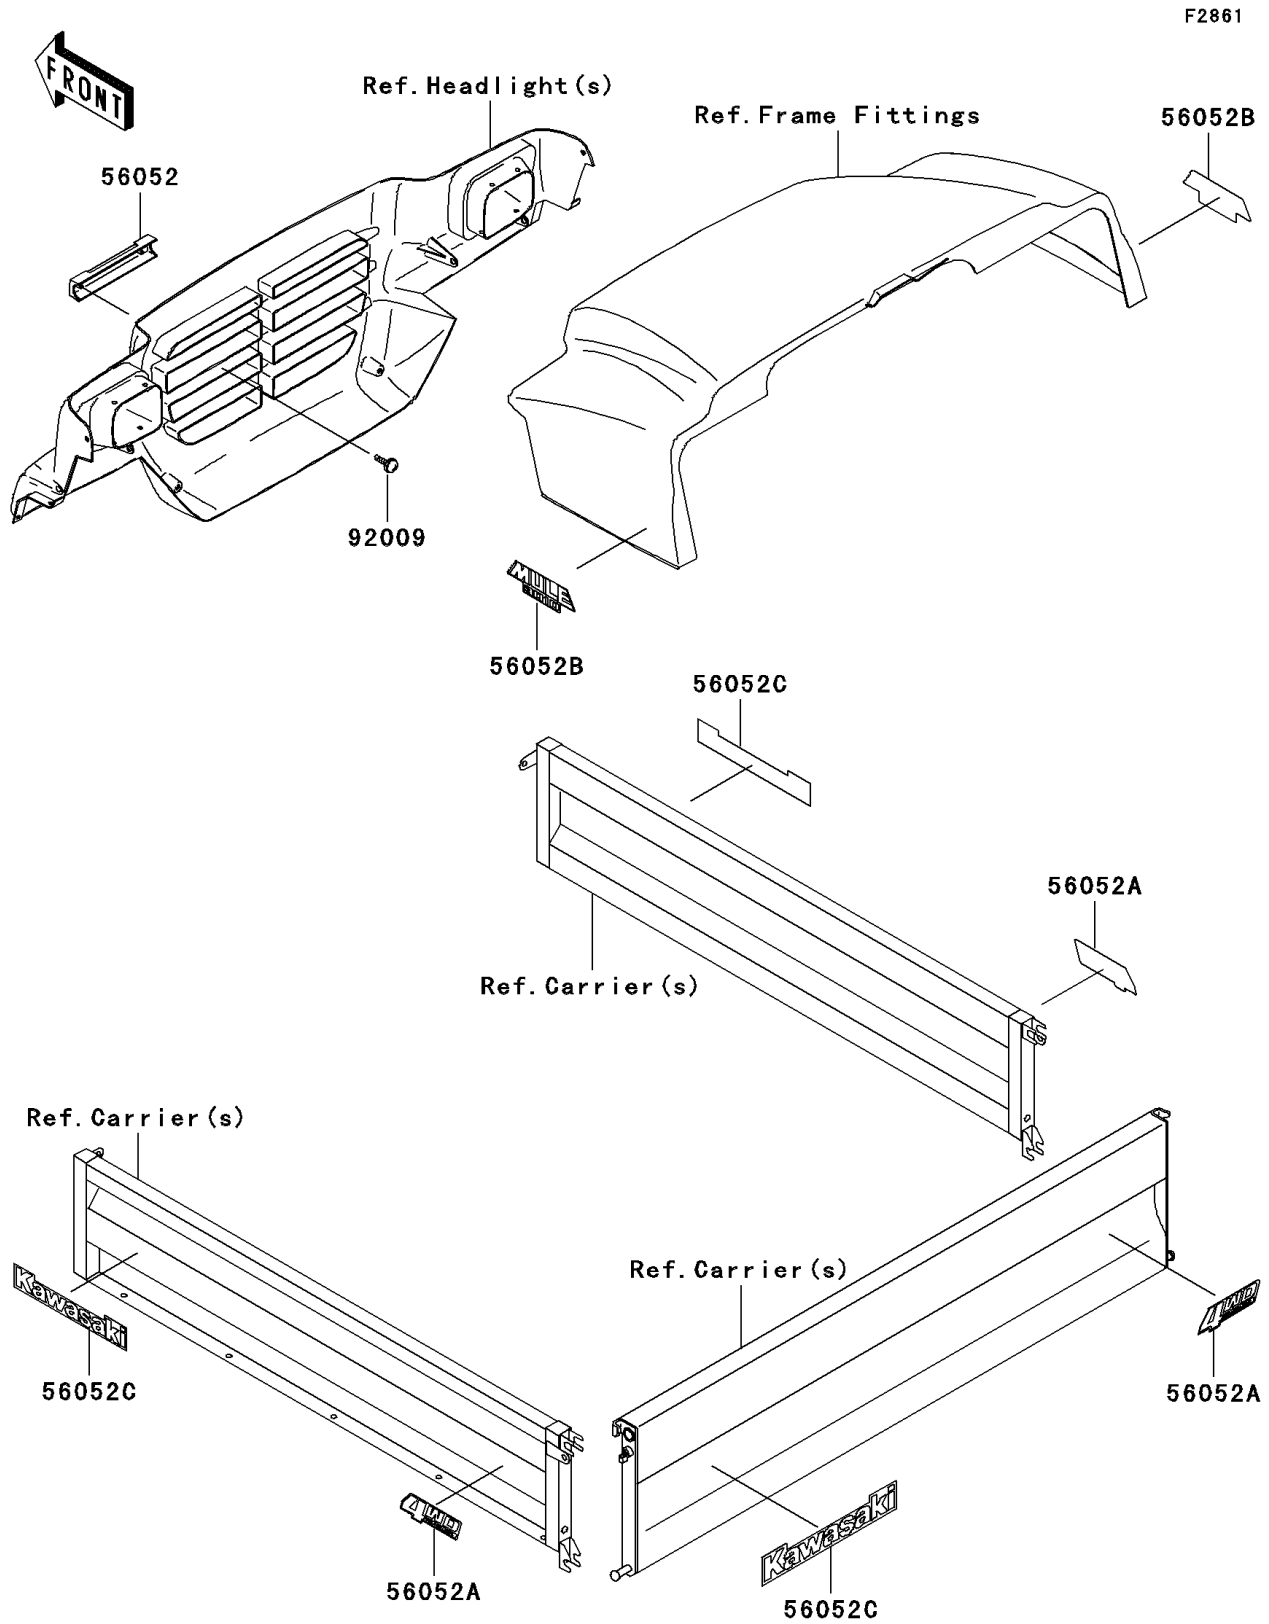

# Mule 3010 4X4 PARTS DIAGRAM

Decals(KAF620-E1/E2)

# Mule 3010 4X4 PARTS LIST

Decals(KAF620-E1/E2)

ITEM NAME	PART NUMBER	QUANTITY
MARK,FRONT GRIL,KAWASAKI (Ref # 56052)	56052-1245	1
MARK,SIDE PLATE,4WD (Ref # 56052A)	56052-1247	3
MARK,FR FENDER,MULE 3010 (Ref # 56052B)	56052-1268	2
MARK,KAWASAKI (Ref # 56052C)	56052-1466	3
SCREW,TAPPING,4X12 (Ref # 92009)	92009-1444	2