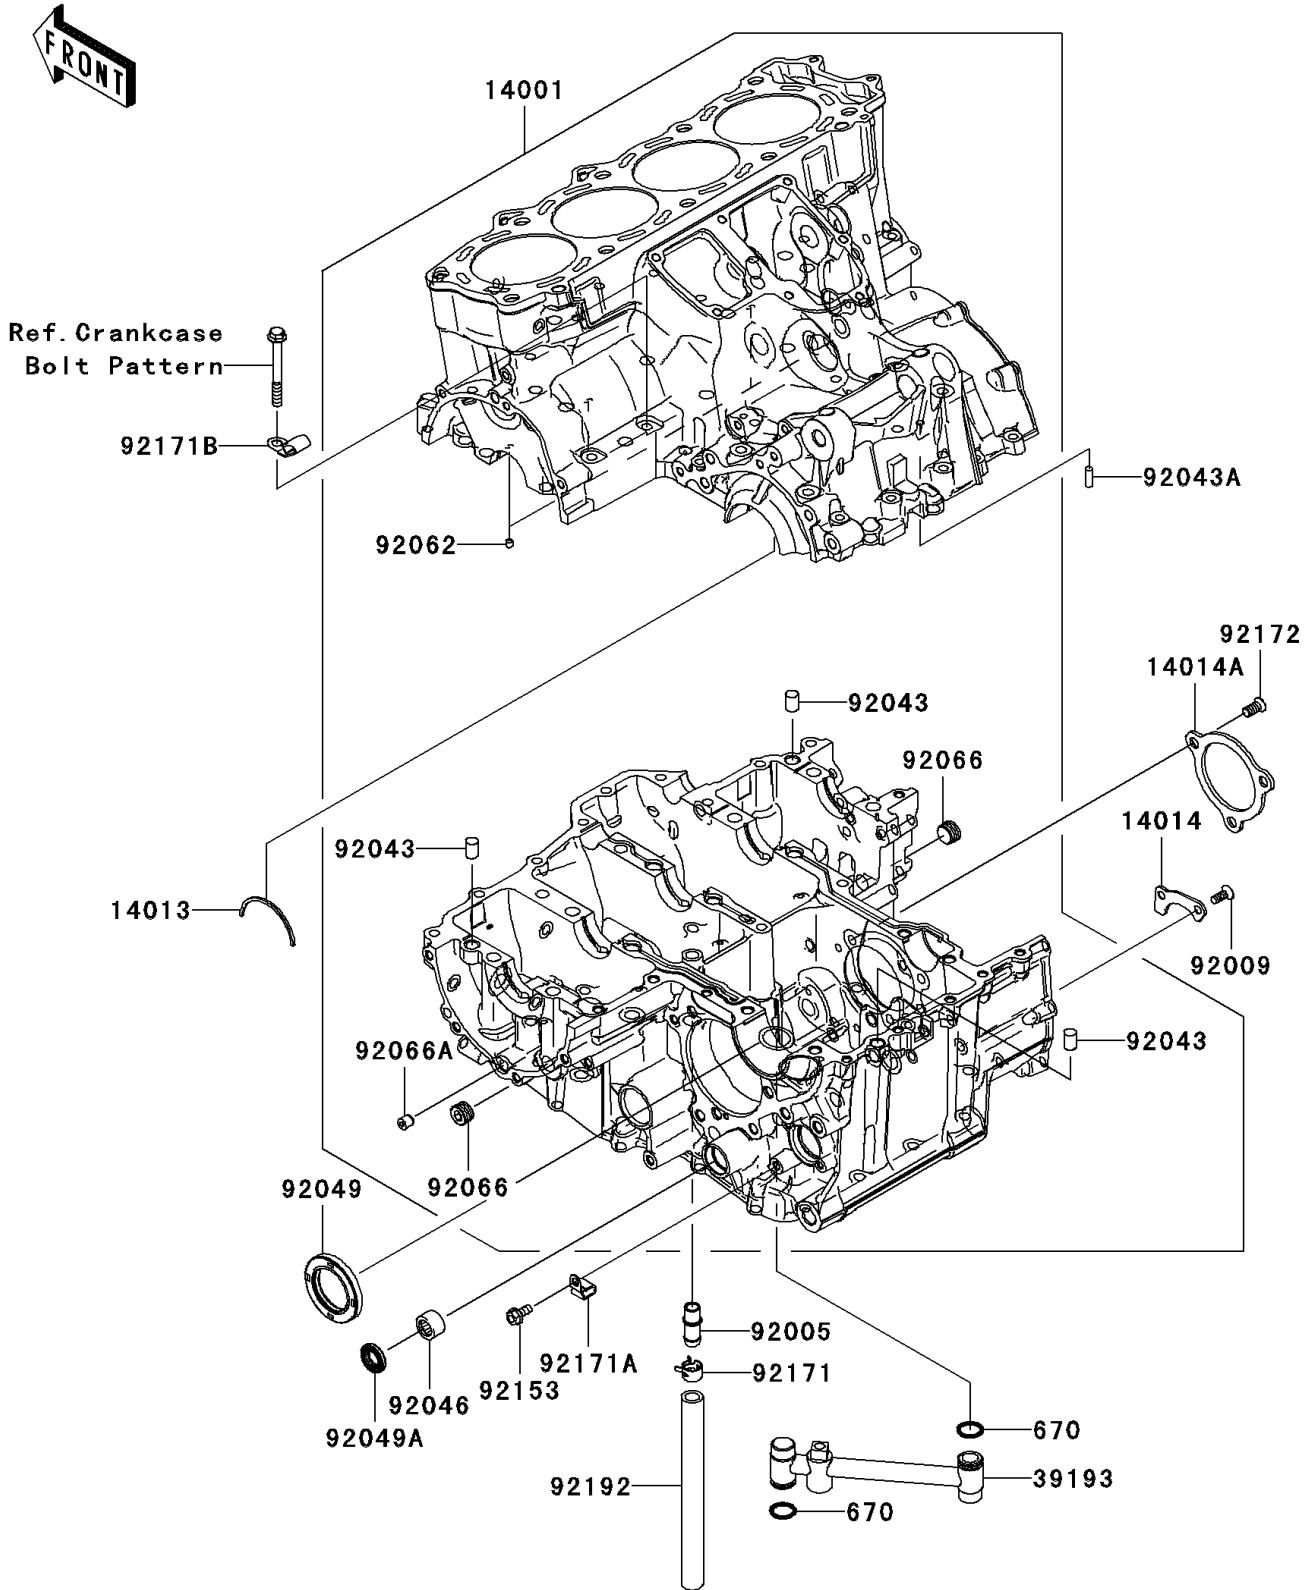

2010 Ninja® ZX™-14 PARTS DIAGRAM

Crankcase

E1411

2010 Ninja® ZX™-14 PARTS LIST

Crankcase

ITEM NAME	PART NUMBER	QUANTITY
O RING,16MM (Ref # 670)	670D2016	2
SET-CRANKCASE (Ref # 14001)	14001-0120	1
RING-POSITION (Ref # 14013)	14013-1051	1
PLATE-POSITION (Ref # 14014)	14014-0023	1
PLATE-POSITION (Ref # 14014A)	14014-0032	1
PIPE-OIL (Ref # 39193)	39193-0034	1
FITTING (Ref # 92005)	92005-0043	1
SCREW,6X16 (Ref # 92009)	92009-1360	2
PIN,10X14 (Ref # 92043)	92043-1506	3
PIN,6X16 (Ref # 92043A)	92043-1690	1
BEARING-NEEDLE,7E-HK1412 (Ref # 92046)	92046-037	1
SEAL-OIL,TC38 57 8 (Ref # 92049)	92049-0068	1
SEAL-OIL,TC14245 (Ref # 92049A)	92049-1520	1
NOZZLE (Ref # 92062)	92062-0010	4
PLUG (Ref # 92066)	92066-0064	2
PLUG (Ref # 92066A)	92066-0066	1
BOLT,FLANGED,6X14 (Ref # 92153)	92153-1571	1
CLAMP (Ref # 92171)	92171-0533	1
CLAMP (Ref # 92171A)	92171-0534	1
CLAMP (Ref # 92171B)	92171-0689	1
SCREW,CSK-CROS,8X16 (Ref # 92172)	92172-0323	3
TUBE,11X17X180 (Ref # 92192)	92192-0254	1