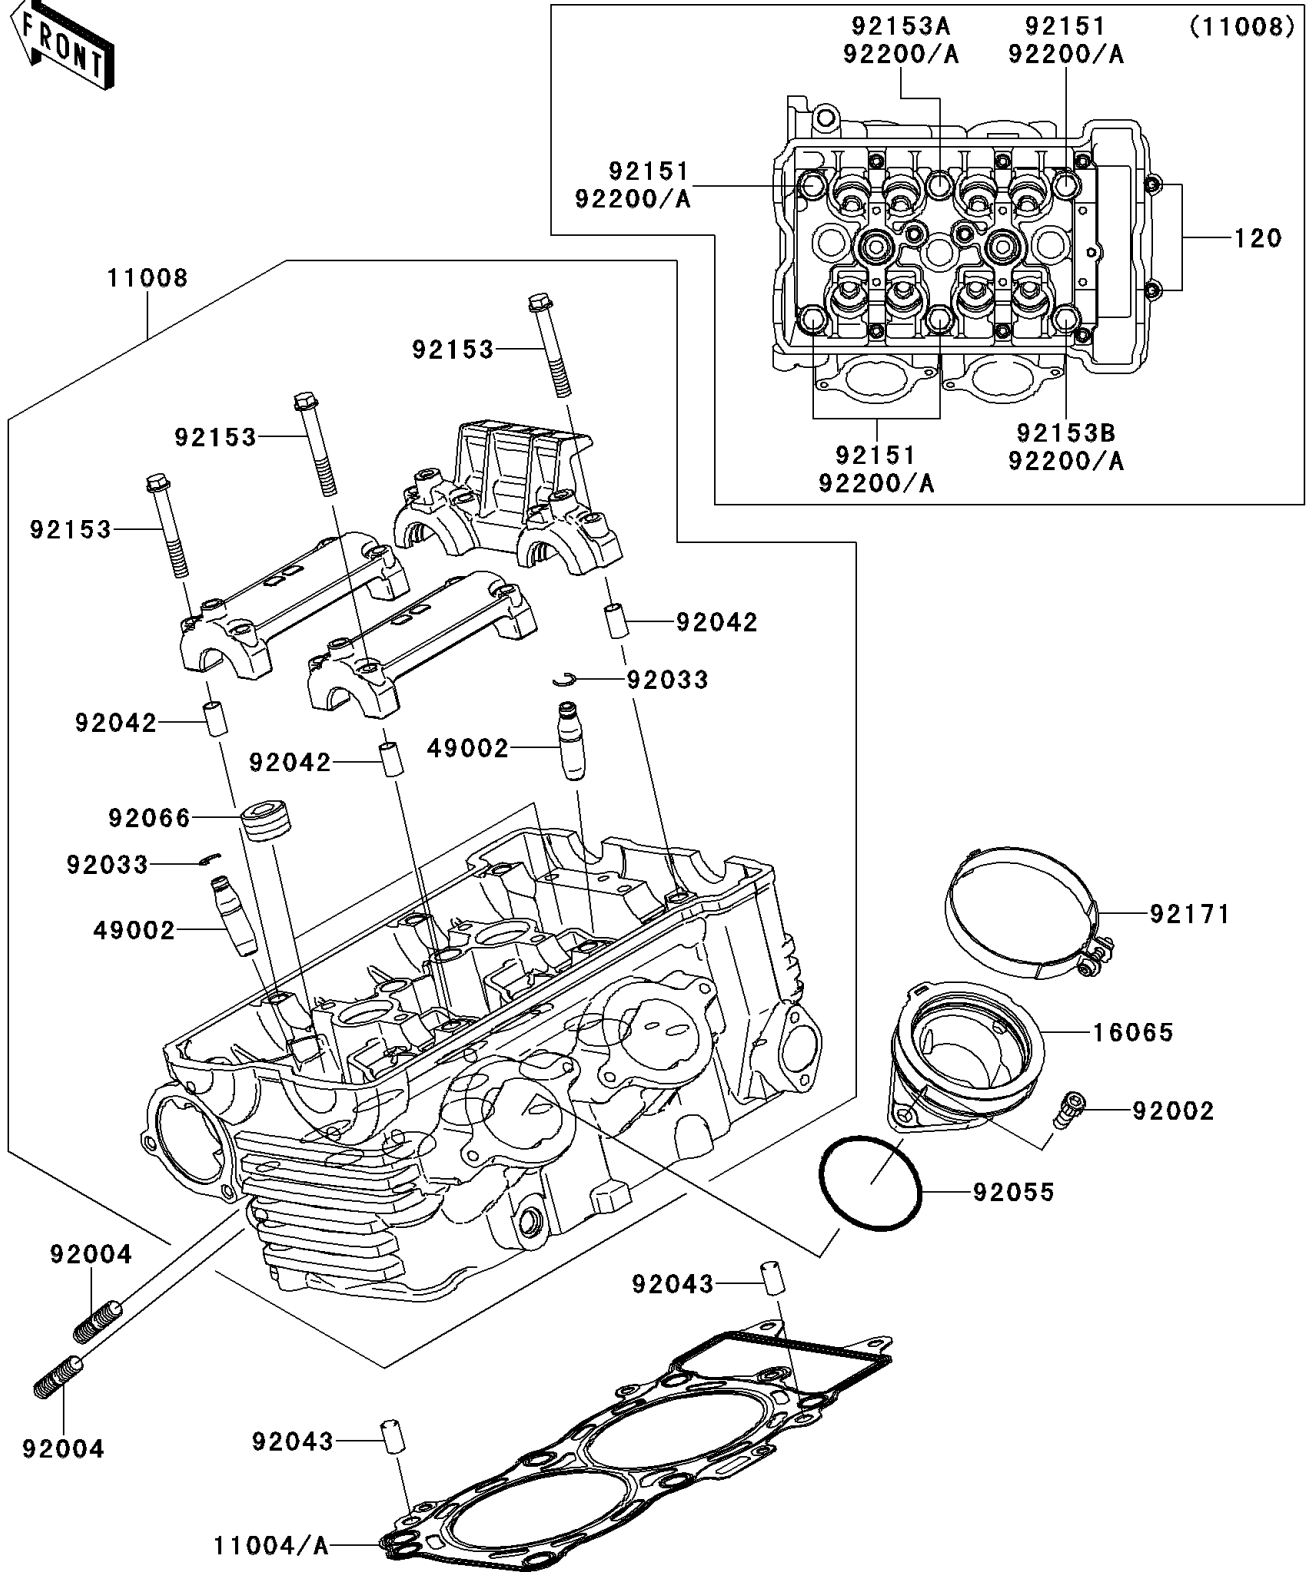

# 2007 Ninja® 650R PARTS DIAGRAM

Cylinder Head

E1111

### Cylinder Head

ITEM NAME	PART NUMBER	QUANTITY
BOLT-SOCKET,6X30 (Ref # 120)	120Z0630	2
GASKET-HEAD (Ref # 11004)	11004-0035	1
GASKET-HEAD (Ref # 11004A)	11004-0064	1
HEAD-COMP-CYLINDER (Ref # 11008)	11008-0089	1
HOLDER,THROTTLE BODY (Ref # 16065)	16065-0024	2
GUIDE-VALVE (Ref # 49002)	49002-1116	AR
BOLT,6X16 (Ref # 92002)	92002-1143	4
STUD,8X22 (Ref # 92004)	92004-0025	4
RING-SNAP (Ref # 92033)	92033-1247	8
PIN,DOWEL,6.3X8X14 (Ref # 92042)	92042-007	6
PIN,8X14 (Ref # 92043)	92043-1567	2
RING-O,47X1.9 (Ref # 92055)	92055-1600	2
PLUG,PT1/2X12.5 (Ref # 92066)	92066-0002	3
BOLT,10X158 (Ref # 92151)	92151-1152	4
BOLT,6X45 (Ref # 92153)	92153-0339	12
BOLT,FLANGED-SMALL,10X176 (Ref # 92153A)	92153-0972	1
BOLT,FLANGED-SMALL,10X80 (Ref # 92153B)	92153-1321	1
CLAMP (Ref # 92171)	92171-1089	2
WASHER,10.5X19X2.3 (Ref # 92200)	92200-0114	6
WASHER,10.5X19X2.3 (Ref # 92200A)	92200-0363	6