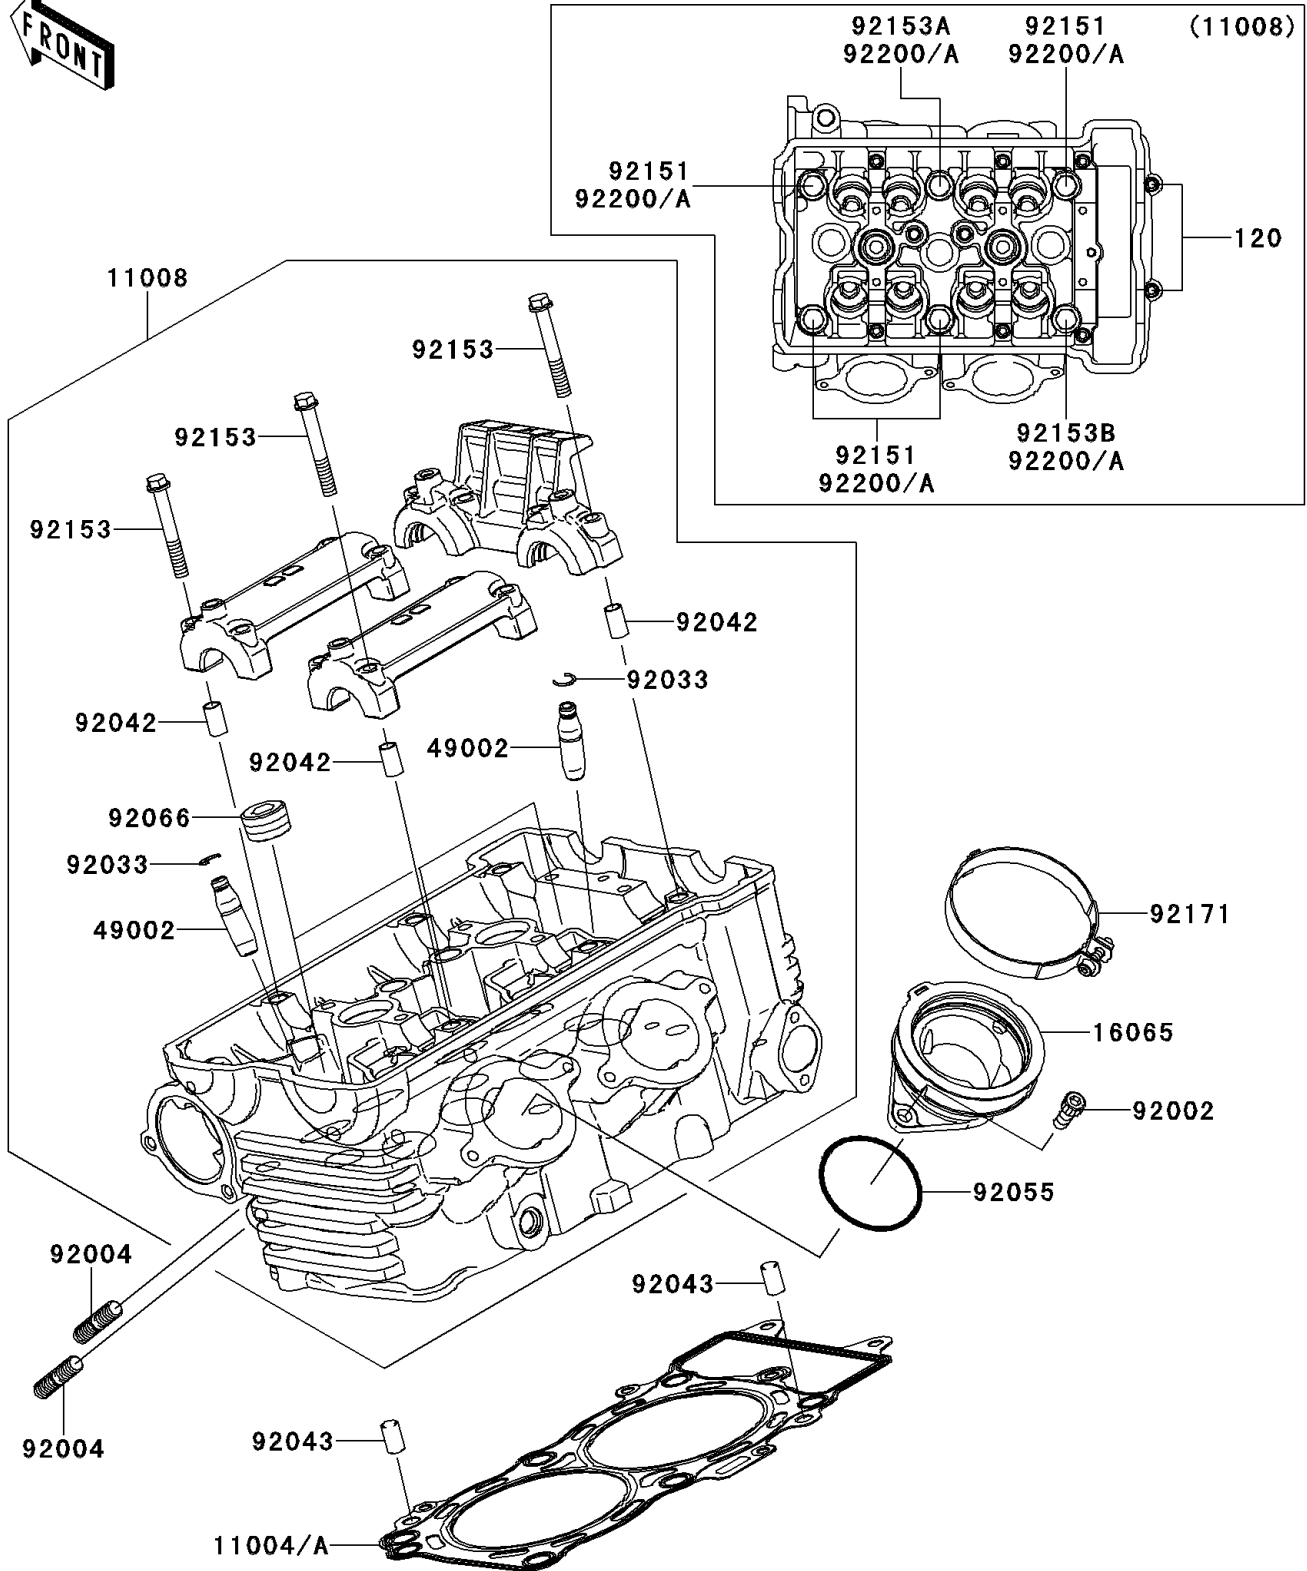

2008 Ninja® 650R PARTS DIAGRAM

Cylinder Head

E1111

2008 Ninja® 650R PARTS LIST

Cylinder Head

ITEM NAME	PART NUMBER	QUANTITY
BOLT-SOCKET,6X30 (Ref # 120)	120Z0630	2
GASKET-HEAD (Ref # 11004A)	11004-0064	1
HEAD-COMP-CYLINDER (Ref # 11008)	11008-0089	1
HOLDER,THROTTLE BODY (Ref # 16065)	16065-0024	2
GUIDE-VALVE (Ref # 49002)	49002-1116	AR
BOLT,6X16 (Ref # 92002)	92002-1143	4
STUD,8X22 (Ref # 92004)	92004-0025	4
RING-SNAP (Ref # 92033)	92033-1247	8
PIN,DOWEL,6.3X8X14 (Ref # 92042)	92042-007	6
PIN,8X14 (Ref # 92043)	92043-1567	2
RING-O,47X1.9 (Ref # 92055)	92055-1600	2
PLUG,PT1/2X12.5 (Ref # 92066)	92066-0002	3
BOLT,10X158 (Ref # 92151)	92151-1152	4
BOLT,6X45 (Ref # 92153)	92153-0339	12
BOLT,FLANGED-SMALL,10X176 (Ref # 92153A)	92153-0972	1
BOLT,FLANGED-SMALL,10X80 (Ref # 92153B)	92153-1321	1
CLAMP (Ref # 92171)	92171-1089	2
WASHER,10.5X19X2.3 (Ref # 92200A)	92200-0363	6