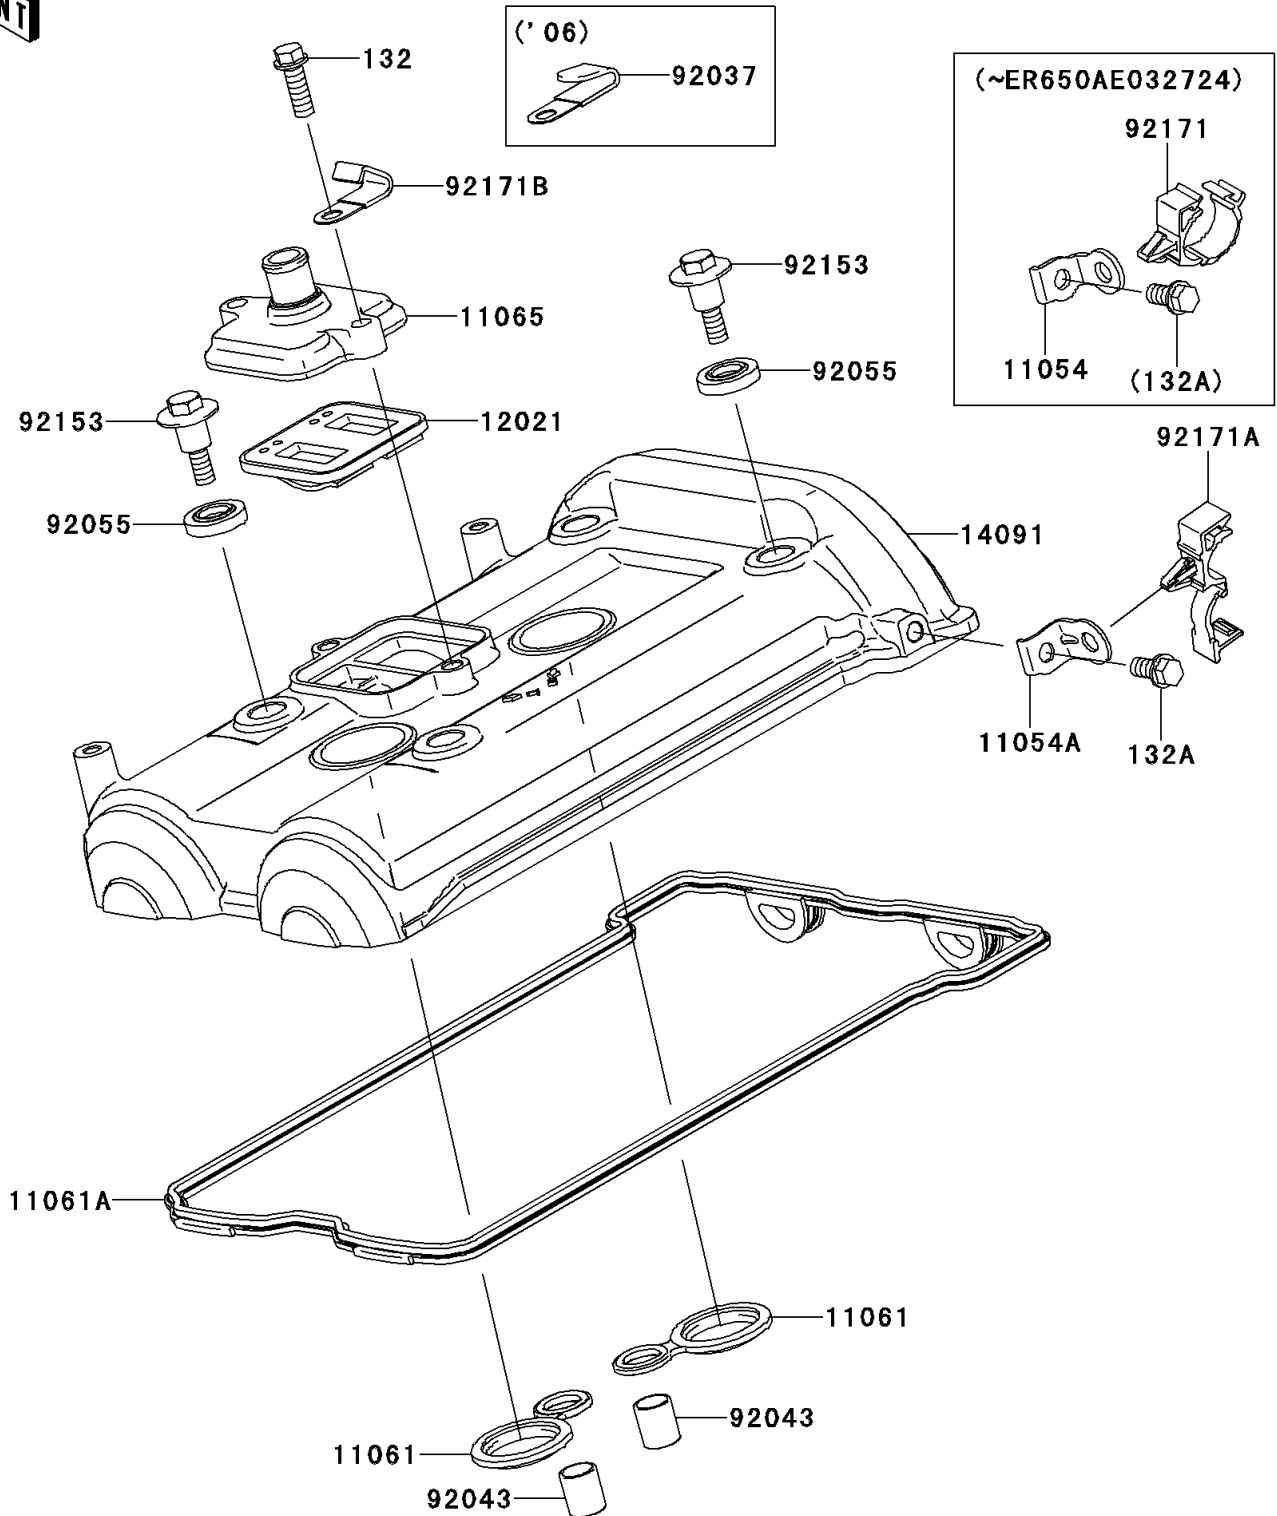

# 2006 Ninja® 650R PARTS DIAGRAM

Cylinder Head Cover

E1112

### Cylinder Head Cover

ITEM NAME	PART NUMBER	QUANTITY
BOLT-FLANGED-SMALL,6X18 (Ref # 132)	132G0618	2
BOLT-FLANGED-SMALL,6X12 (Ref # 132A)	132J0612	1
BRACKET (Ref # 11054)	11054-0238	1
BRACKET (Ref # 11054A)	11054-0869	1
GASKET,SPARK PLUG HOLE (Ref # 11061)	11061-0105	2
GASKET,HEAD COVER (Ref # 11061A)	11061-0170	1
CAP (Ref # 11065)	11065-0111	1
VALVE-ASSY-REED (Ref # 12021)	12021-1130	1
COVER,HEAD (Ref # 14091)	14091-0550	1
CLAMP (Ref # 92037)	92037-1877	1
PIN,10.1X12X14 (Ref # 92043)	92043-4009	2
RING-O,HEAD COVER BOLT (Ref # 92055)	92055-1352	4
BOLT,HEAD COVER (Ref # 92153)	92153-0793	4
CLAMP,BRAKE HOSE (Ref # 92171)	92171-0316	1
CLAMP,BRAKE HOSE (Ref # 92171A)	92171-0789	1
CLAMP (Ref # 92171B)	92171-0813	1