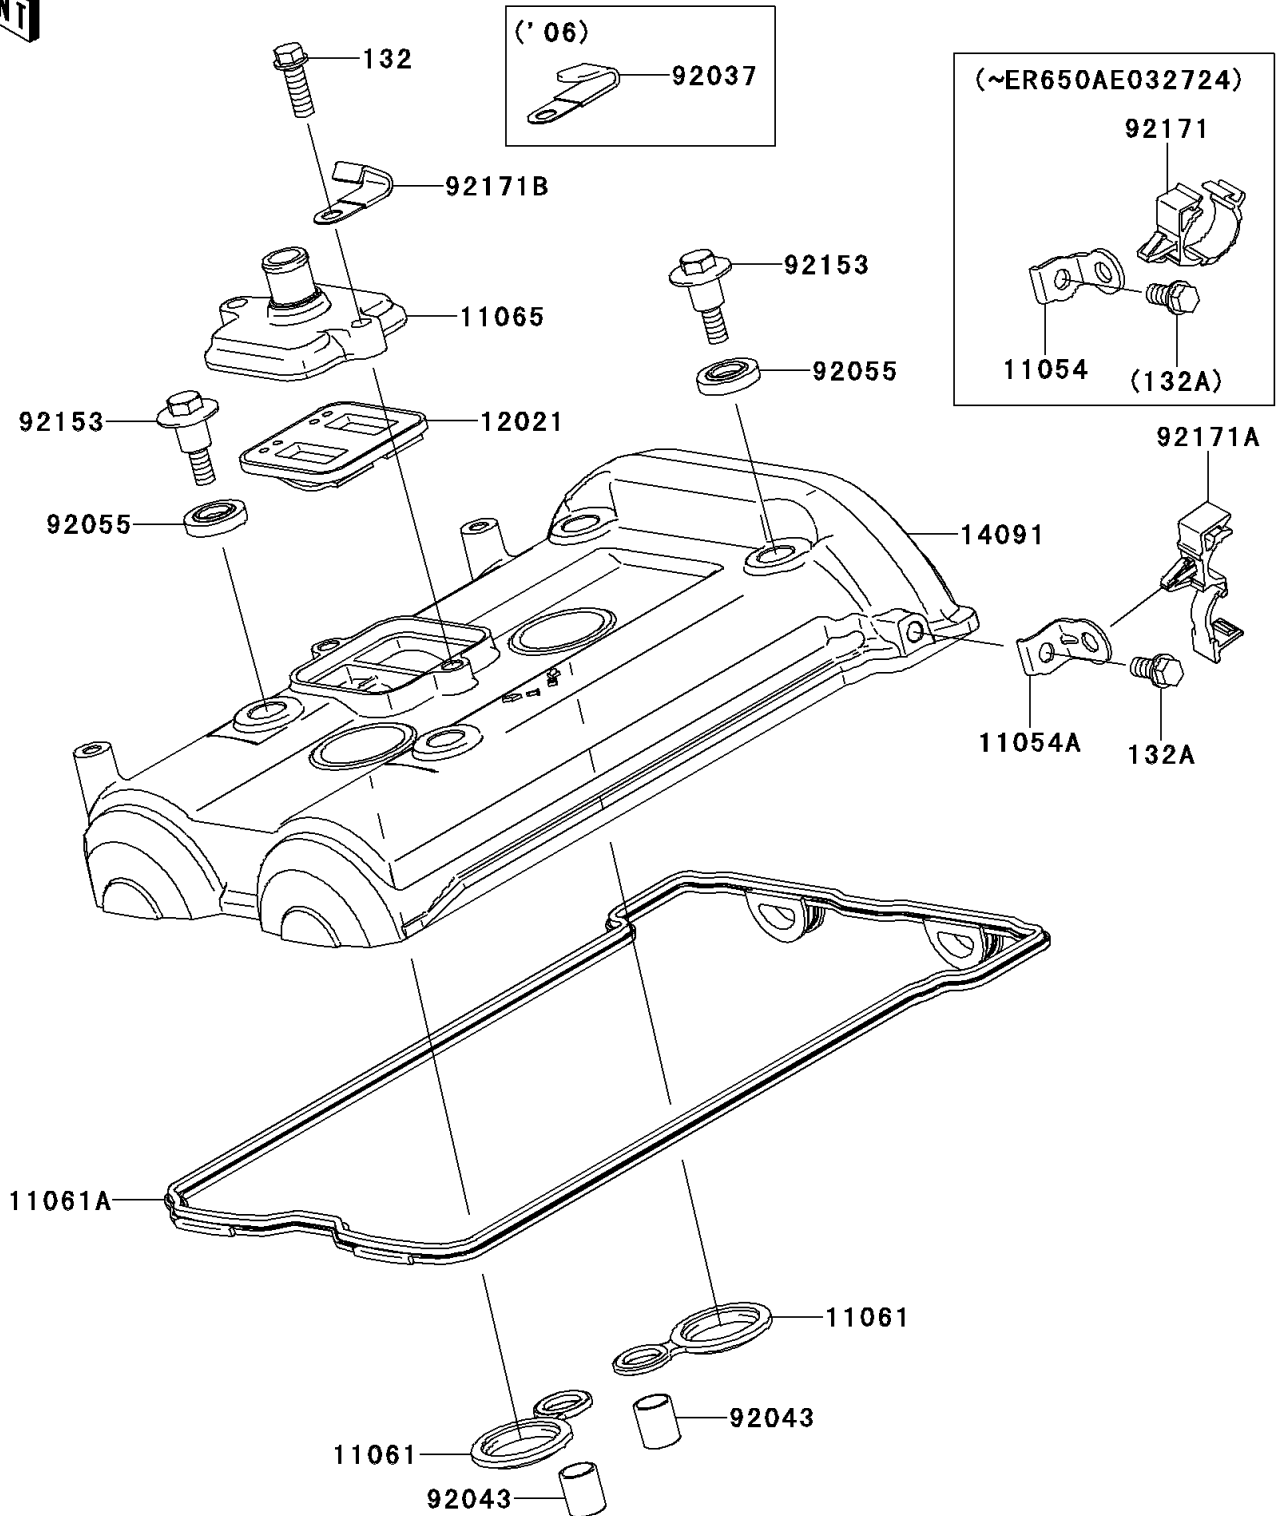

2007 Ninja® 650R PARTS DIAGRAM

Cylinder Head Cover

E1112

2007 Ninja® 650R PARTS LIST

Cylinder Head Cover

ITEM NAME	PART NUMBER	QUANTITY
BOLT-FLANGED-SMALL,6X18 (Ref # 132)	132G0618	2
BOLT-FLANGED-SMALL,6X12 (Ref # 132A)	132J0612	1
BRACKET (Ref # 11054A)	11054-0869	1
GASKET,SPARK PLUG HOLE (Ref # 11061)	11061-0105	2
GASKET,HEAD COVER (Ref # 11061A)	11061-0170	1
CAP (Ref # 11065)	11065-0111	1
VALVE-ASSY-REED (Ref # 12021)	12021-1130	1
COVER,HEAD (Ref # 14091)	14091-0550	1
PIN,10.1X12X14 (Ref # 92043)	92043-4009	2
RING-O,HEAD COVER BOLT (Ref # 92055)	92055-1352	4
BOLT,HEAD COVER (Ref # 92153)	92153-0793	4
CLAMP,BRAKE HOSE (Ref # 92171A)	92171-0789	1
CLAMP (Ref # 92171B)	92171-0813	1