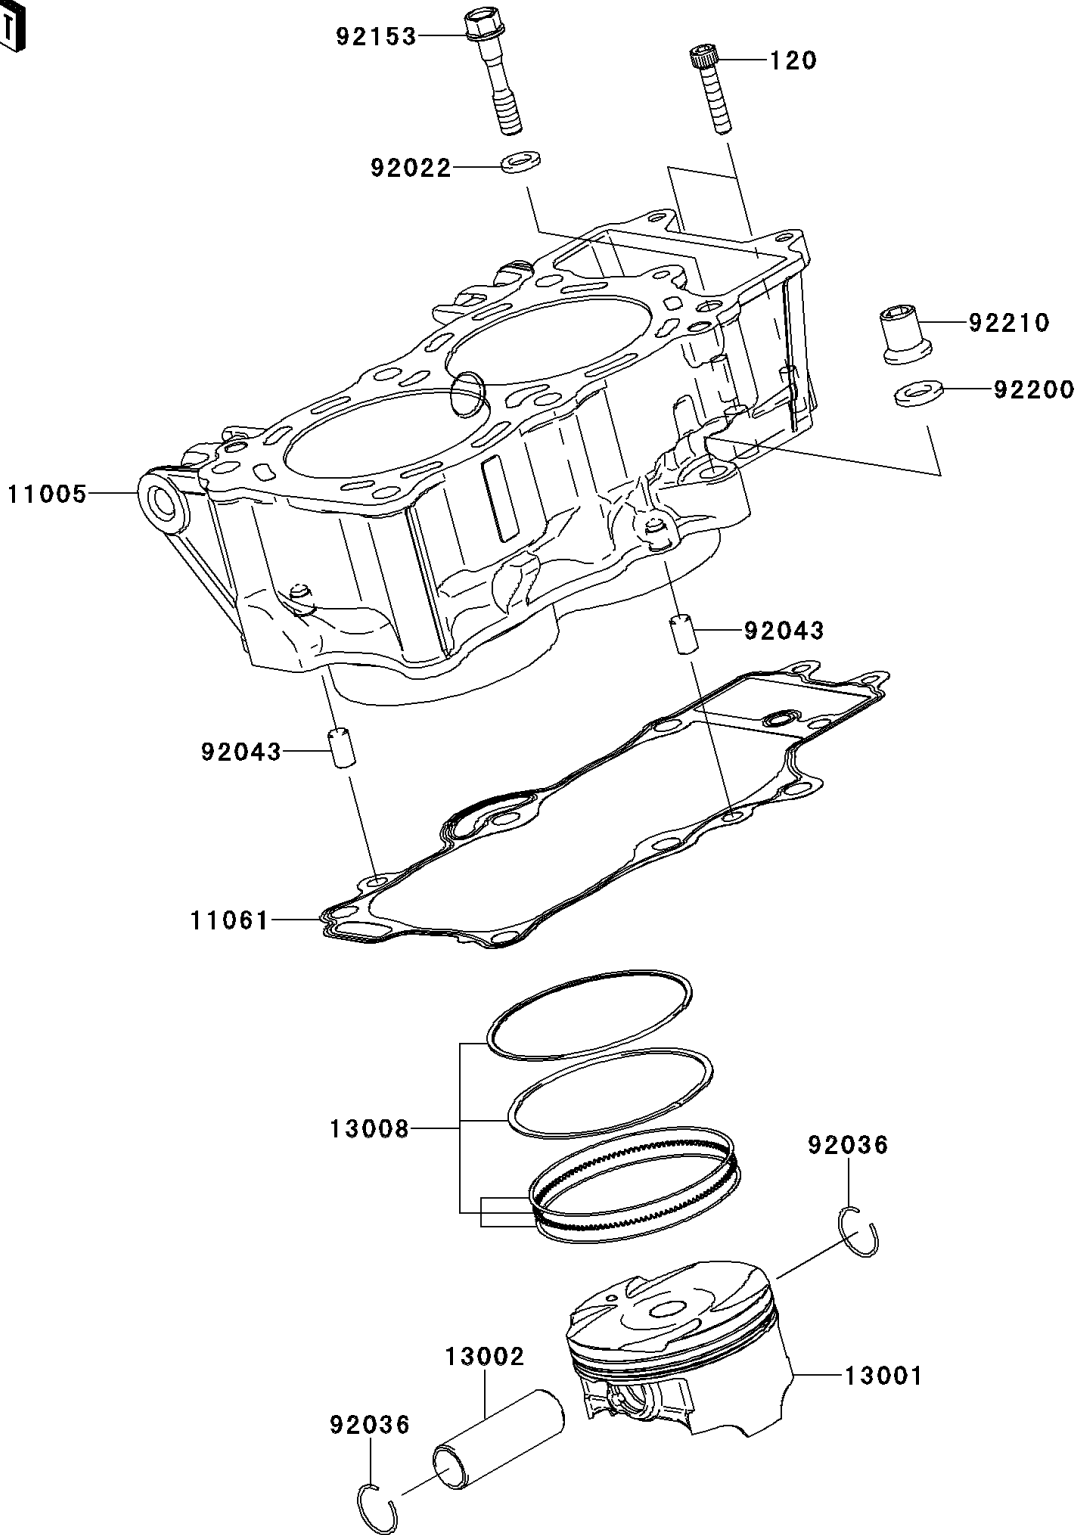

2006 Ninja[®] 650R PARTS DIAGRAM

Cylinder/Piston(s)

E1120

2006 Ninja® 650R PARTS LIST

Cylinder/Piston(s)

ITEM NAME	PART NUMBER	QUANTITY
BOLT-SOCKET,6X30 (Ref # 120)	120Z0630	2
CYLINDER-ENGINE (Ref # 11005)	11005-0081	1
GASKET,CYLINDER BASE (Ref # 11061)	11061-0171	1
PISTON-ENGINE (Ref # 13001)	13001-0060	2
PIN-PISTON (Ref # 13002)	13002-0007	2
RING-SET-PISTON (Ref # 13008)	13008-1196	2
WASHER,9X15.5X2 (Ref # 92022)	92022-1401	1
RING-SNAP,PISTON PIN (Ref # 92036)	92036-008	4
PIN,8X14 (Ref # 92043)	92043-1567	2
BOLT,8X43 (Ref # 92153)	92153-1011	1
WASHER,10.5X19X2.3 (Ref # 92200)	92200-0363	1
NUT (Ref # 92210)	92210-0223	1