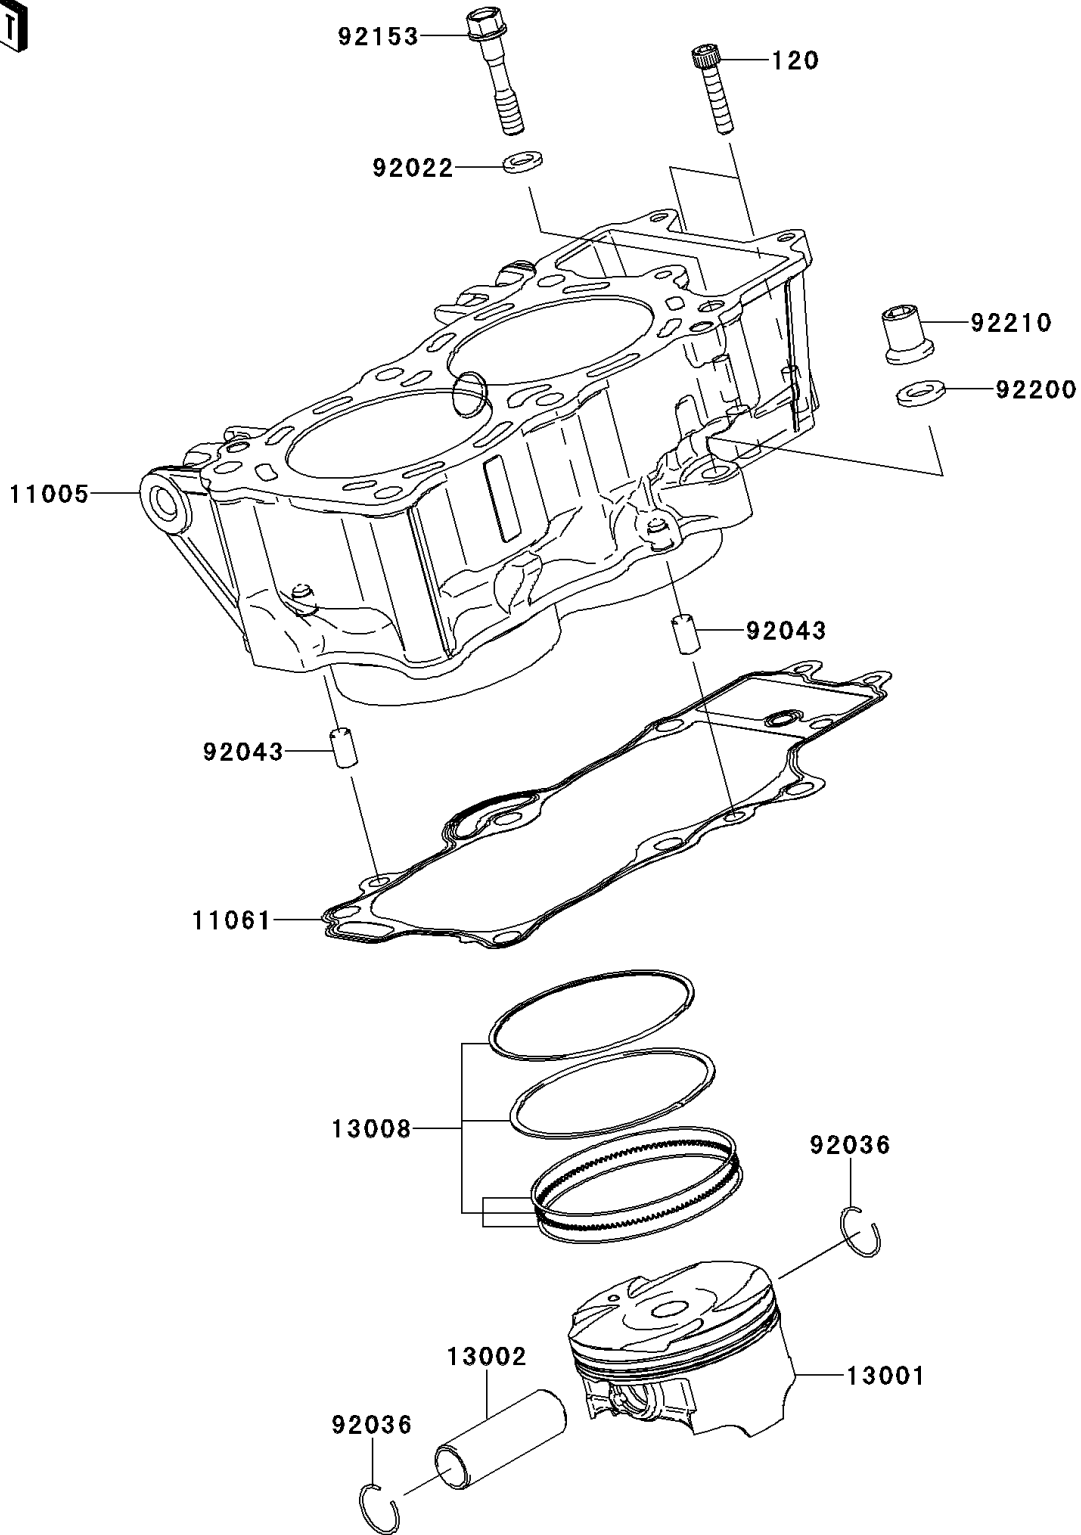

2007 Ninja® 650R PARTS DIAGRAM

Cylinder/Piston(s)

E1120

2007 Ninja® 650R PARTS LIST

Cylinder/Piston(s)

ITEM NAME	PART NUMBER	QUANTITY
BOLT-SOCKET,6X30 (Ref # 120)	120Z0630	2
CYLINDER-ENGINE (Ref # 11005)	11005-0081	1
GASKET,CYLINDER BASE (Ref # 11061)	11061-0171	1
PISTON-ENGINE (Ref # 13001)	13001-0060	2
PIN-PISTON (Ref # 13002)	13002-0007	2
RING-SET-PISTON (Ref # 13008)	13008-1196	2
WASHER,9X15.5X2 (Ref # 92022)	92022-1401	1
RING-SNAP,PISTON PIN (Ref # 92036)	92036-008	4
PIN,8X14 (Ref # 92043)	92043-1567	2
BOLT,8X43 (Ref # 92153)	92153-1011	1
WASHER,10.5X19X2.3 (Ref # 92200)	92200-0363	1
NUT (Ref # 92210)	92210-0223	1