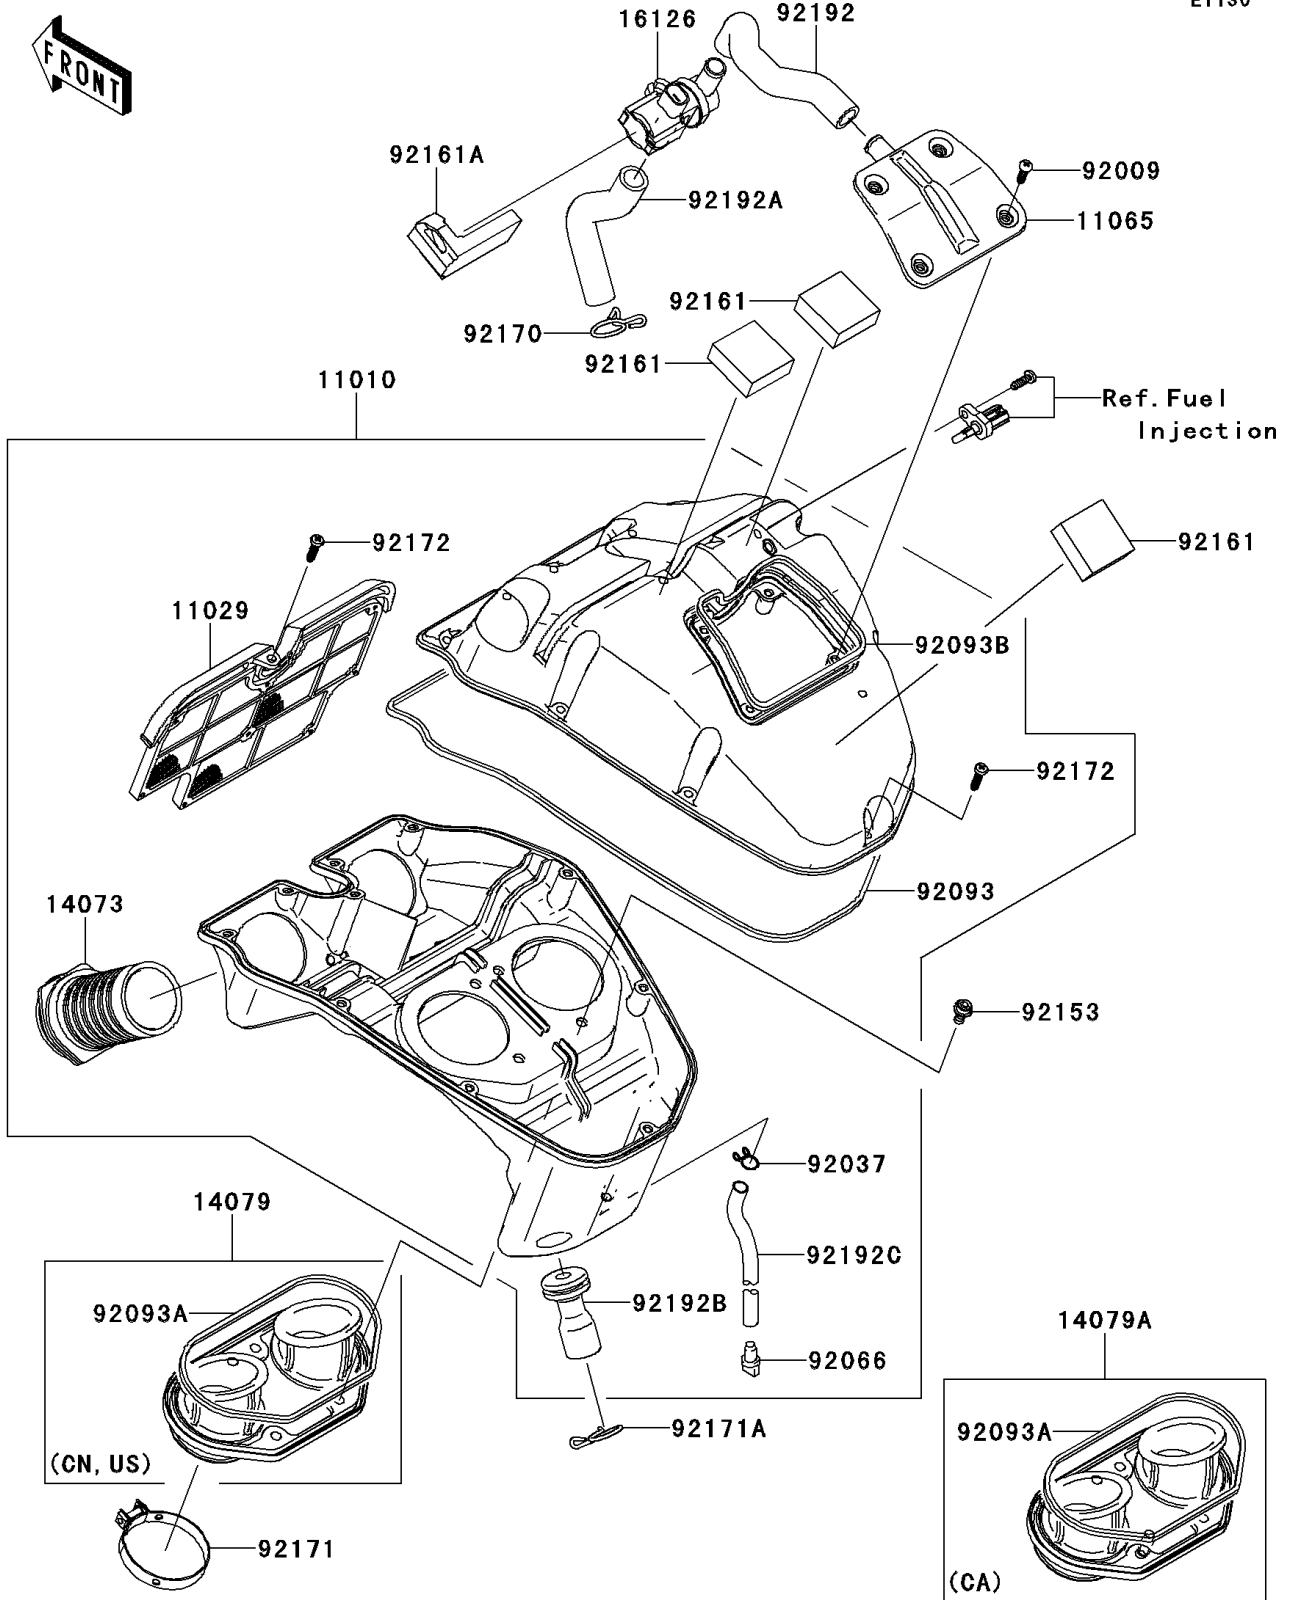

# 2006 Ninja® 650R PARTS DIAGRAM

Air Cleaner

E1130

## 2006 Ninja® 650R PARTS LIST

### Air Cleaner

ITEM NAME	PART NUMBER	QUANTITY
FILTER-ASSY-AIR (Ref # 11010)	11010-0108	1
ELEMENT-ASSY-AIR FILTER (Ref # 11029)	11029-0008	1
CAP,UPPER CASE (Ref # 11065)	11065-0120	1
DUCT (Ref # 14073)	14073-0110	2
VALVE,AIR SWITING (Ref # 16126)	16126-0019	1
SCREW,TAPPING,5X16 (Ref # 92009)	92009-1984	4
CLAMP,TUBE (Ref # 92037)	92037-147	1
PLUG,DRAIN (Ref # 92066)	92066-1211	1
SEAL,L=1080 (Ref # 92093)	92093-0045	1
SEAL (Ref # 92093A)	92093-0046	1
SEAL,L=368 (Ref # 92093B)	92093-0048	1
BOLT,SOCKET,6X12 (Ref # 92153)	92153-0759	4
DAMPER,T=15 (Ref # 92161)	92161-0302	3
DAMPER (Ref # 92161A)	92161-0309	1
CLAMP (Ref # 92170)	92170-1017	1
CLAMP (Ref # 92171)	92171-0314	2
CLAMP (Ref # 92171A)	92171-0435	1
SCREW,TAPPING,5X20 (Ref # 92172)	92172-0009	11
TUBE,ASV-A/C (Ref # 92192)	92192-0231	1
TUBE,HEAD-ASV (Ref # 92192A)	92192-0232	1
TUBE,BREATHER (Ref # 92192B)	92192-0264	1
TUBE,DRAIN,6X9X280 (Ref # 92192C)	92192-0325	1
HOLDER-ASSY (Ref # 14079)	14079-0017	1
HOLDER-ASSY (Ref # 14079A)	14079-0021	1