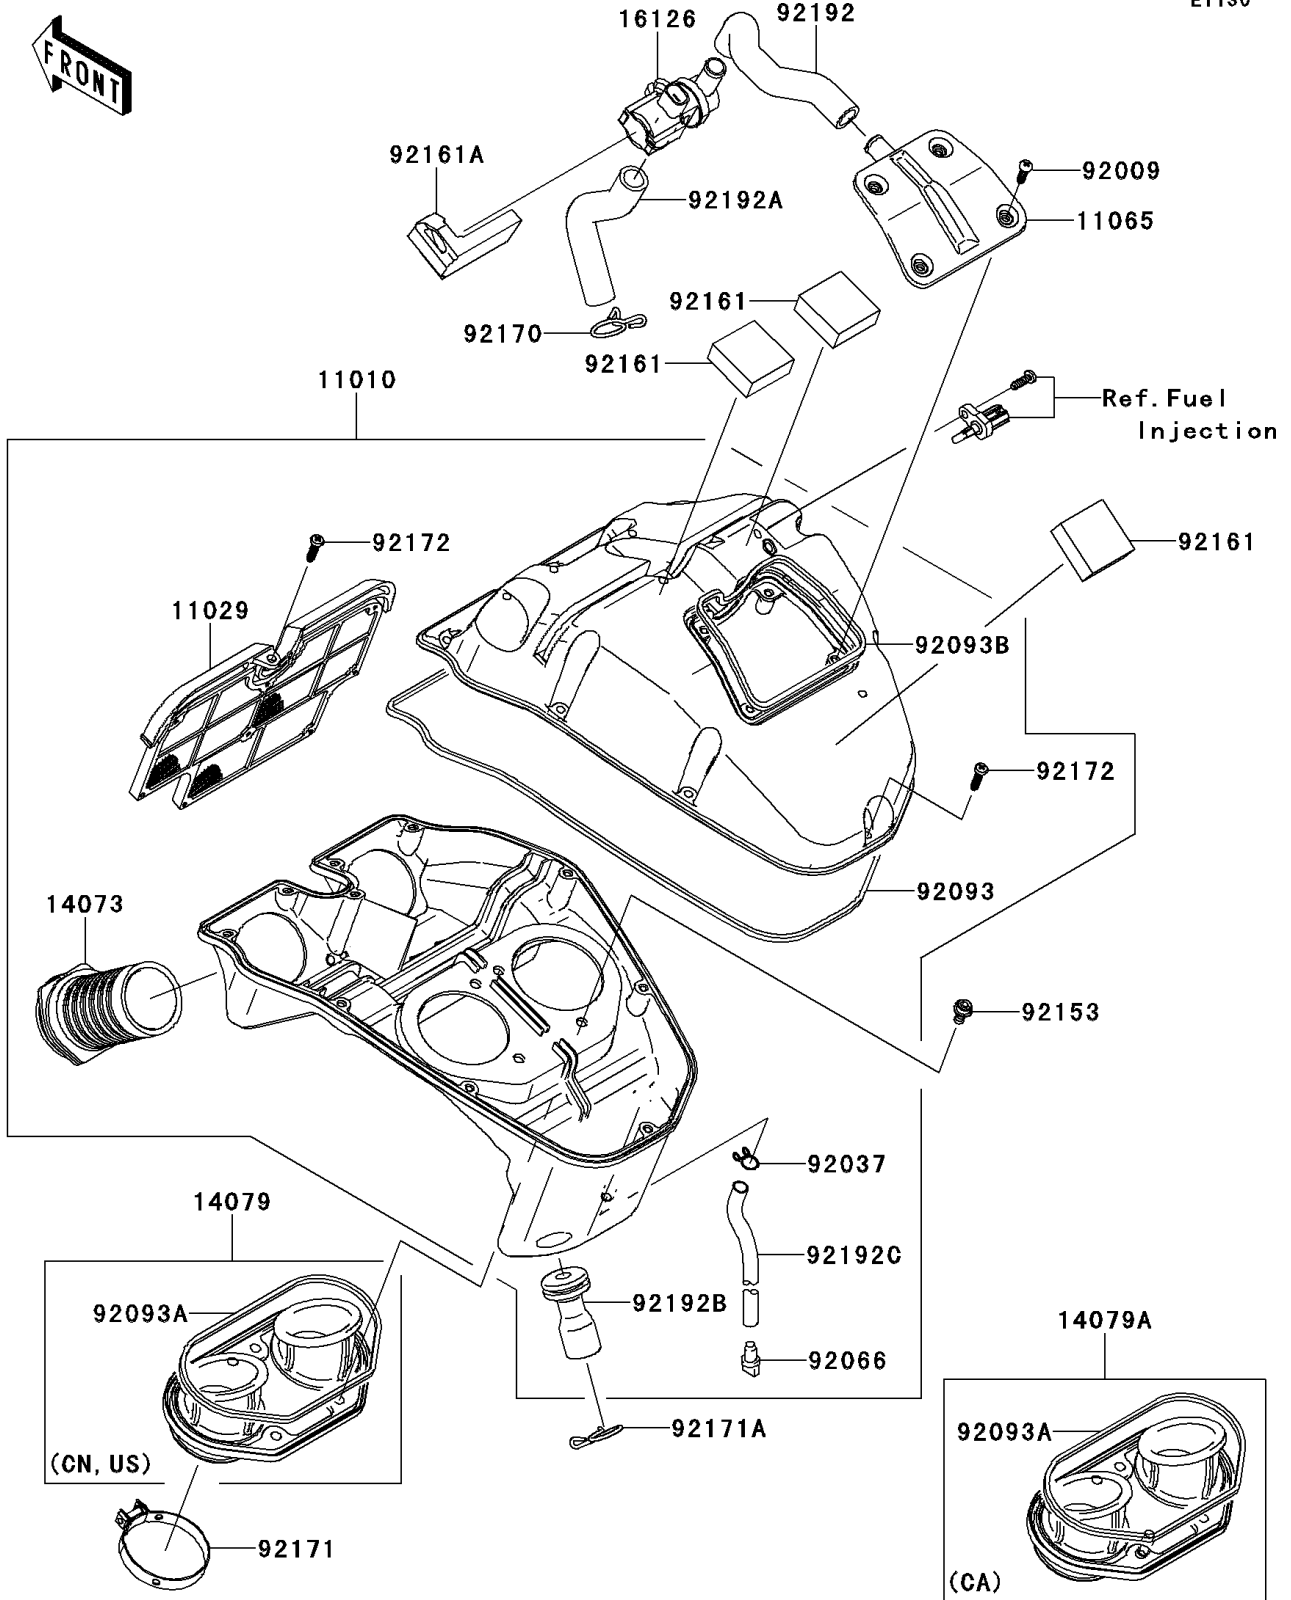

2006 Ninja® 650R PARTS DIAGRAM

Air Cleaner

E1130

2006 Ninja® 650R PARTS LIST

Air Cleaner

ITEM NAME	PART NUMBER	QUANTITY
FILTER-ASSY-AIR (Ref # 11010)	11010-0108	1
ELEMENT-ASSY-AIR FILTER (Ref # 11029)	11029-0008	1
CAP,UPPER CASE (Ref # 11065)	11065-0120	1
DUCT (Ref # 14073)	14073-0110	2
VALVE,AIR SWITING (Ref # 16126)	16126-0019	1
SCREW,TAPPING,5X16 (Ref # 92009)	92009-1984	4
CLAMP,TUBE (Ref # 92037)	92037-147	1
PLUG,DRAIN (Ref # 92066)	92066-1211	1
SEAL,L=1080 (Ref # 92093)	92093-0045	1
SEAL (Ref # 92093A)	92093-0046	1
SEAL,L=368 (Ref # 92093B)	92093-0048	1
BOLT,SOCKET,6X12 (Ref # 92153)	92153-0759	4
DAMPER,T=15 (Ref # 92161)	92161-0302	3
DAMPER (Ref # 92161A)	92161-0309	1
CLAMP (Ref # 92170)	92170-1017	1
CLAMP (Ref # 92171)	92171-0314	2
CLAMP (Ref # 92171A)	92171-0435	1
SCREW,TAPPING,5X20 (Ref # 92172)	92172-0009	11
TUBE,ASV-A/C (Ref # 92192)	92192-0231	1
TUBE,HEAD-ASV (Ref # 92192A)	92192-0232	1
TUBE,BREATHER (Ref # 92192B)	92192-0264	1
TUBE,DRAIN,6X9X280 (Ref # 92192C)	92192-0325	1
HOLDER-ASSY (Ref # 14079)	14079-0017	1
HOLDER-ASSY (Ref # 14079A)	14079-0021	1