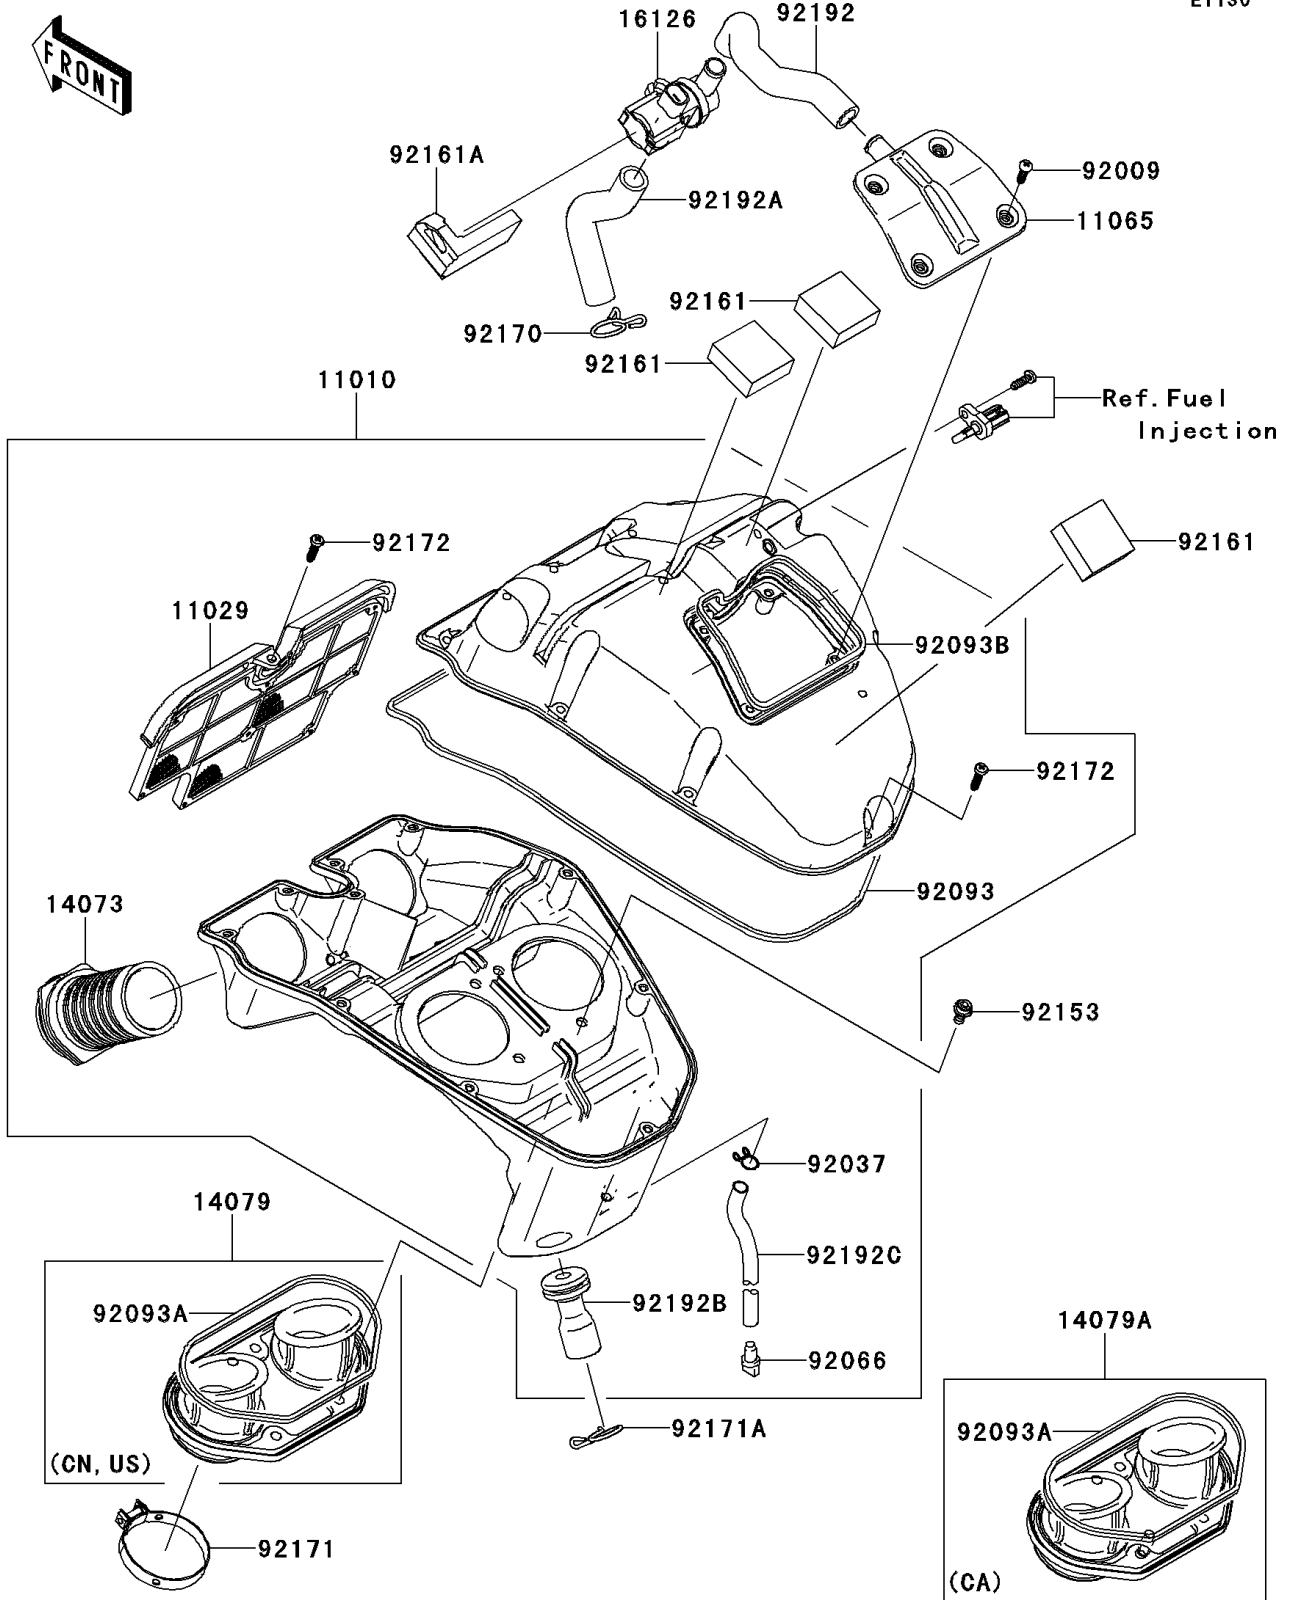

2007 Ninja® 650R PARTS DIAGRAM

Air Cleaner

E1130

2007 Ninja® 650R PARTS LIST

Air Cleaner

ITEM NAME	PART NUMBER	QUANTITY
FILTER-ASSY-AIR (Ref # 11010)	11010-0108	1
ELEMENT-ASSY-AIR FILTER (Ref # 11029)	11029-0008	1
CAP,UPPER CASE (Ref # 11065)	11065-0120	1
DUCT (Ref # 14073)	14073-0110	2
VALVE,AIR SWITING (Ref # 16126)	16126-0019	1
SCREW,TAPPING,5X16 (Ref # 92009)	92009-1984	4
CLAMP,TUBE (Ref # 92037)	92037-147	1
PLUG,DRAIN (Ref # 92066)	92066-1211	1
SEAL,L=1080 (Ref # 92093)	92093-0045	1
SEAL (Ref # 92093A)	92093-0046	1
SEAL,L=368 (Ref # 92093B)	92093-0048	1
BOLT,SOCKET,6X12 (Ref # 92153)	92153-0759	4
DAMPER,T=15 (Ref # 92161)	92161-0302	3
DAMPER (Ref # 92161A)	92161-0309	1
CLAMP (Ref # 92170)	92170-1017	1
CLAMP (Ref # 92171)	92171-0314	2
CLAMP (Ref # 92171A)	92171-0435	1
SCREW,TAPPING,5X20 (Ref # 92172)	92172-0009	11
TUBE,ASV-A/C (Ref # 92192)	92192-0231	1
TUBE,HEAD-ASV (Ref # 92192A)	92192-0232	1
TUBE,BREATHER (Ref # 92192B)	92192-0264	1
TUBE,DRAIN,6X9X280 (Ref # 92192C)	92192-0325	1
HOLDER-ASSY (Ref # 14079)	14079-0017	1
HOLDER-ASSY (Ref # 14079A)	14079-0021	1