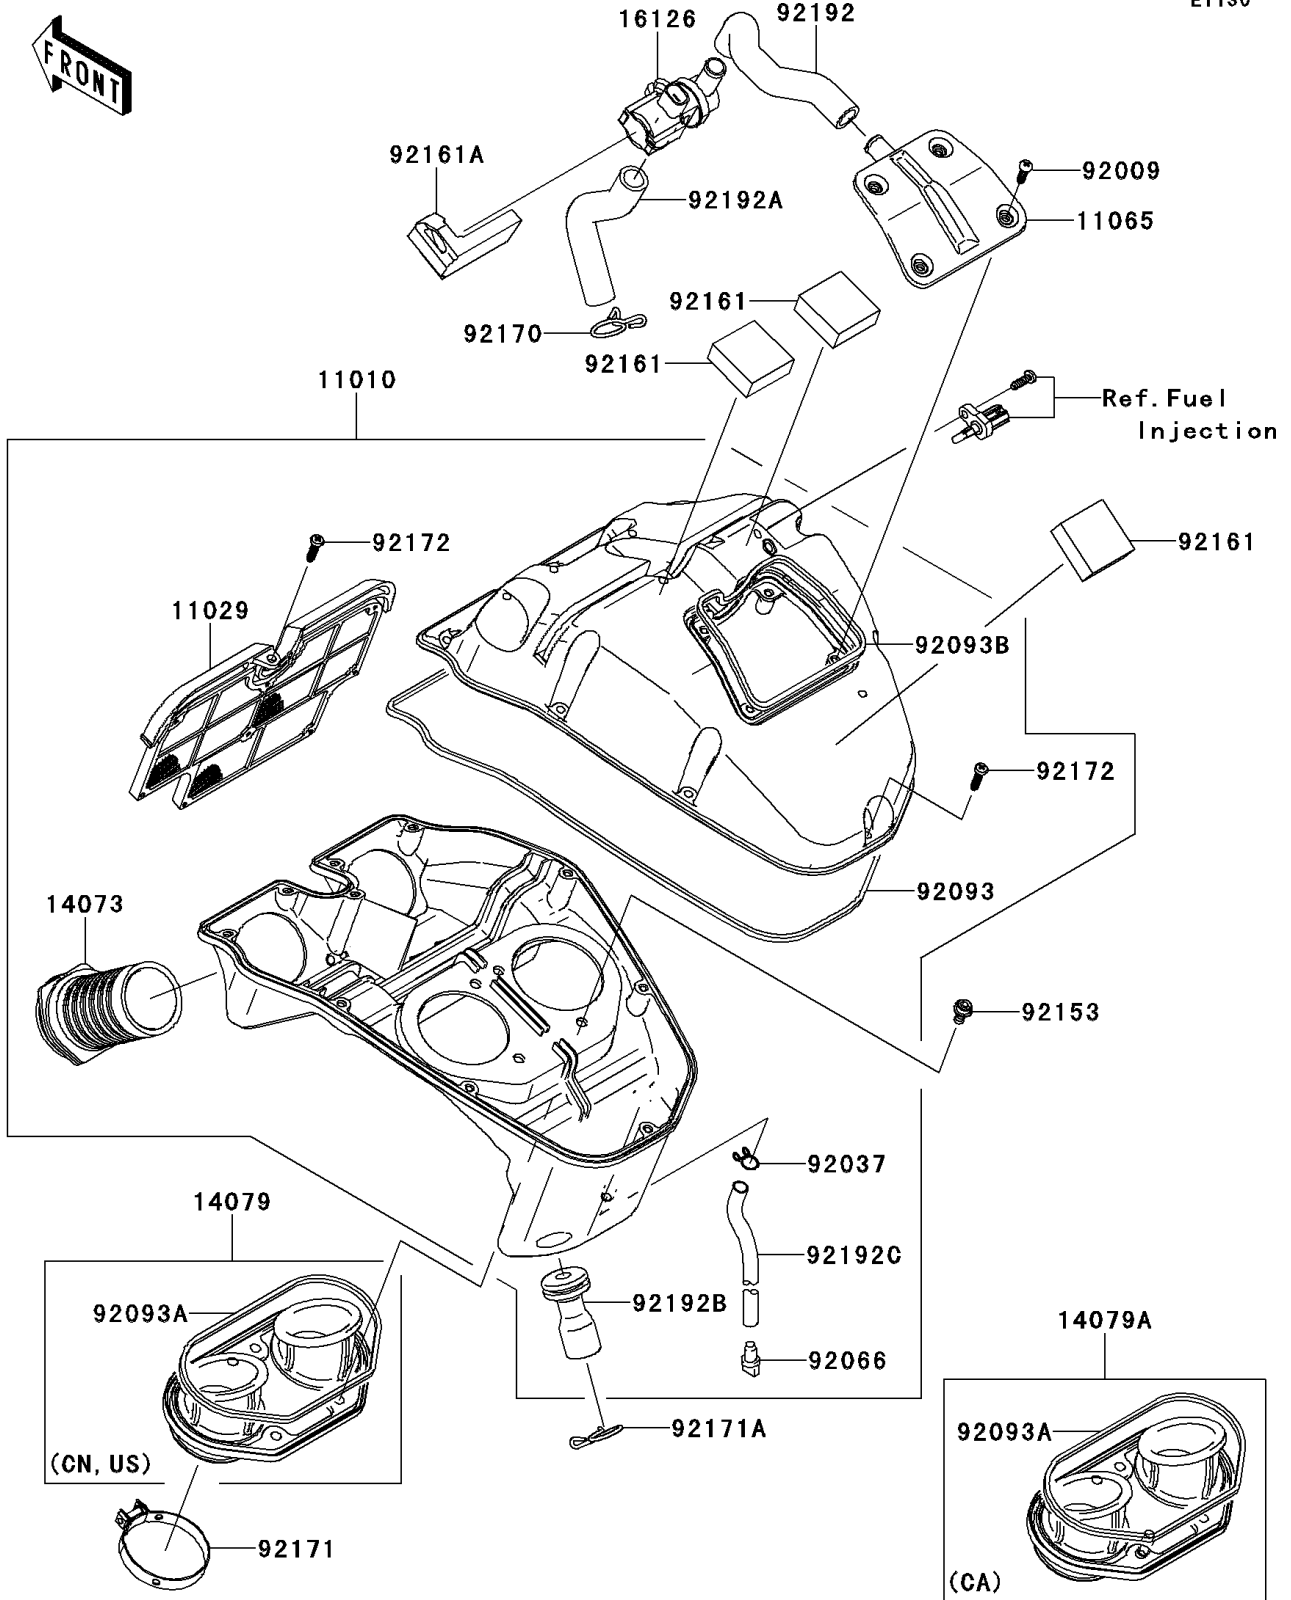

2008 Ninja® 650R PARTS DIAGRAM

Air Cleaner

E1130

2008 Ninja® 650R PARTS LIST

Air Cleaner

| ITEM NAME | PART NUMBER | QUANTITY |
|---------------------------------------|-------------|----------|
| FILTER-ASSY-AIR (Ref # 11010) | 11010-0108 | 1 |
| ELEMENT-ASSY-AIR FILTER (Ref # 11029) | 11029-0008 | 1 |
| CAP,UPPER CASE (Ref # 11065) | 11065-0120 | 1 |
| DUCT (Ref # 14073) | 14073-0110 | 2 |
| VALVE,AIR SWITING (Ref # 16126) | 16126-0019 | 1 |
| SCREW,TAPPING,5X16 (Ref # 92009) | 92009-1984 | 4 |
| CLAMP,TUBE (Ref # 92037) | 92037-147 | 1 |
| PLUG,DRAIN (Ref # 92066) | 92066-1211 | 1 |
| SEAL,L=1080 (Ref # 92093) | 92093-0045 | 1 |
| SEAL (Ref # 92093A) | 92093-0046 | 1 |
| SEAL,L=368 (Ref # 92093B) | 92093-0048 | 1 |
| BOLT,SOCKET,6X12 (Ref # 92153) | 92153-0759 | 4 |
| DAMPER,T=15 (Ref # 92161) | 92161-0302 | 3 |
| DAMPER (Ref # 92161A) | 92161-0309 | 1 |
| CLAMP (Ref # 92170) | 92170-1017 | 1 |
| CLAMP (Ref # 92171) | 92171-0314 | 2 |
| CLAMP (Ref # 92171A) | 92171-0435 | 1 |
| SCREW,TAPPING,5X20 (Ref # 92172) | 92172-0009 | 11 |
| TUBE,ASV-A/C (Ref # 92192) | 92192-0231 | 1 |
| TUBE,HEAD-ASV (Ref # 92192A) | 92192-0232 | 1 |
| TUBE,BREATHER (Ref # 92192B) | 92192-0264 | 1 |
| TUBE,DRAIN,6X9X280 (Ref # 92192C) | 92192-0325 | 1 |
| HOLDER-ASSY (Ref # 14079) | 14079-0017 | 1 |
| HOLDER-ASSY (Ref # 14079A) | 14079-0021 | 1 |