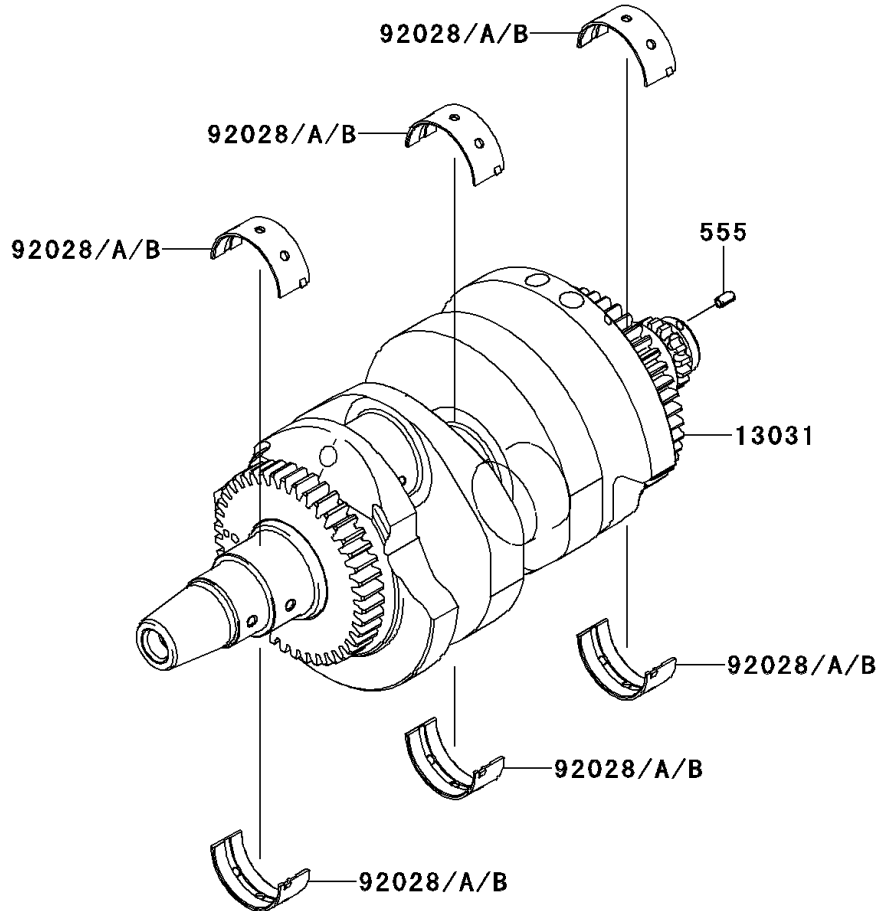

2006 Ninja® 650R PARTS DIAGRAM

Crankshaft

E1321

2006 Ninja® 650R PARTS LIST

Crankshaft

ITEM NAME	PART NUMBER	QUANTITY
PIN-SPRING,4X8 (Ref # 555)	555A0408	1
CRANKSHAFT-COMP (Ref # 13031)	13031-0071	1
ROD-ASSY-CONNECTING,J (Ref # 13251)	13251-0010-JJ	2
ROD-ASSY-CONNECTING,K (Ref # 13251A)	13251-0010-KK	AR
NUT,FLANGED,8MM (Ref # 92015)	92015-1311	4
BUSHING,CRANKSHAFT,BLUE (Ref # 92028)	92028-1903	6
BUSHING,CRANKSHAFT,BLACK (Ref # 92028A)	92028-1904	AR
BUSHING,CRANKSHAFT,BROWN (Ref # 92028B)	92028-1905	AR
BUSHING,CON-ROD,BLUE (Ref # 92139)	92139-0114	4
BUSHING,CON-ROD,BLACK (Ref # 92139A)	92139-0115	AR
BUSHING,CON-ROD,BROWN (Ref # 92139B)	92139-0116	AR
BOLT,CON-ROD,8X49 (Ref # 92153)	92153-0957	4