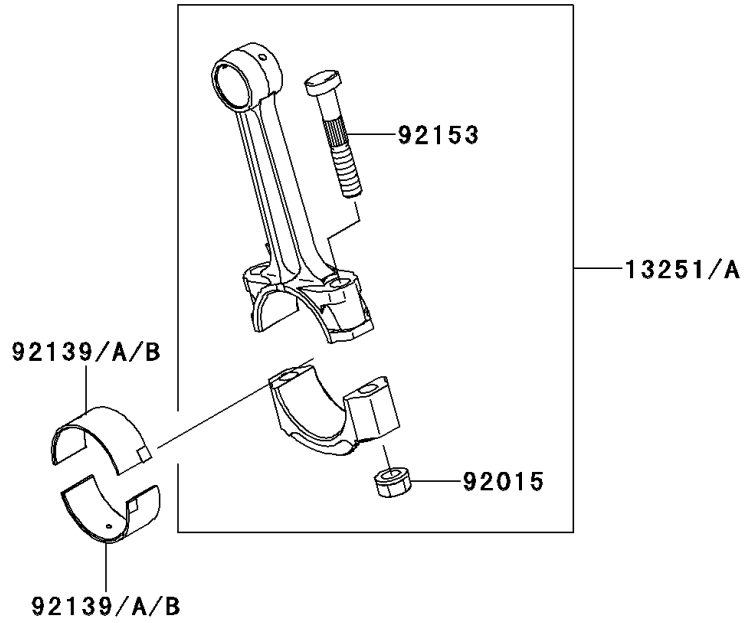

2006 Ninja® 650R PARTS DIAGRAM

Crankshaft

E1321

2006 Ninja® 650R PARTS LIST

Crankshaft

ITEM NAME	PART NUMBER	QUANTITY
PIN-SPRING,4X8 (Ref # 555)	555A0408	1
CRANKSHAFT-COMP (Ref # 13031)	13031-0071	1
ROD-ASSY-CONNECTING,J (Ref # 13251)	13251-0010-JJ	2
ROD-ASSY-CONNECTING,K (Ref # 13251A)	13251-0010-KK	AR
NUT,FLANGED,8MM (Ref # 92015)	92015-1311	4
BUSHING,CRANKSHAFT,BLUE (Ref # 92028)	92028-1903	6
BUSHING,CRANKSHAFT,BLACK (Ref # 92028A)	92028-1904	AR
BUSHING,CRANKSHAFT,BROWN (Ref # 92028B)	92028-1905	AR
BUSHING,CON-ROD,BLUE (Ref # 92139)	92139-0114	4
BUSHING,CON-ROD,BLACK (Ref # 92139A)	92139-0115	AR
BUSHING,CON-ROD,BROWN (Ref # 92139B)	92139-0116	AR
BOLT,CON-ROD,8X49 (Ref # 92153)	92153-0957	4