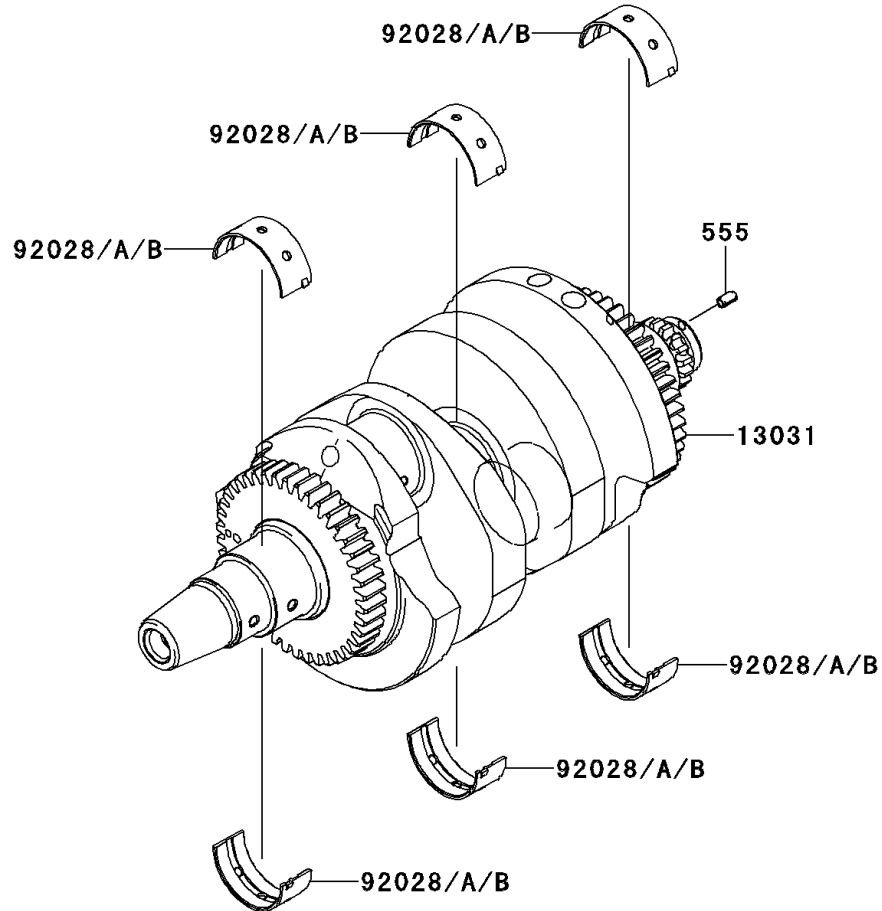

2007 Ninja® 650R PARTS DIAGRAM

Crankshaft

E1321

2007 Ninja® 650R PARTS LIST

Crankshaft

ITEM NAME	PART NUMBER	QUANTITY
PIN-SPRING,4X8 (Ref # 555)	555A0408	1
CRANKSHAFT-COMP (Ref # 13031)	13031-0071	1
ROD-ASSY-CONNECTING,J (Ref # 13251)	13251-0010-JJ	2
ROD-ASSY-CONNECTING,K (Ref # 13251A)	13251-0010-KK	AR
NUT,FLANGED,8MM (Ref # 92015)	92015-1311	4
BUSHING,CRANKSHAFT,BLUE (Ref # 92028)	92028-1903	6
BUSHING,CRANKSHAFT,BLACK (Ref # 92028A)	92028-1904	AR
BUSHING,CRANKSHAFT,BROWN (Ref # 92028B)	92028-1905	AR
BUSHING,CON-ROD,BLUE (Ref # 92139)	92139-0114	4
BUSHING,CON-ROD,BLACK (Ref # 92139A)	92139-0115	AR
BUSHING,CON-ROD,BROWN (Ref # 92139B)	92139-0116	AR
BOLT,CON-ROD,8X49 (Ref # 92153)	92153-0957	4