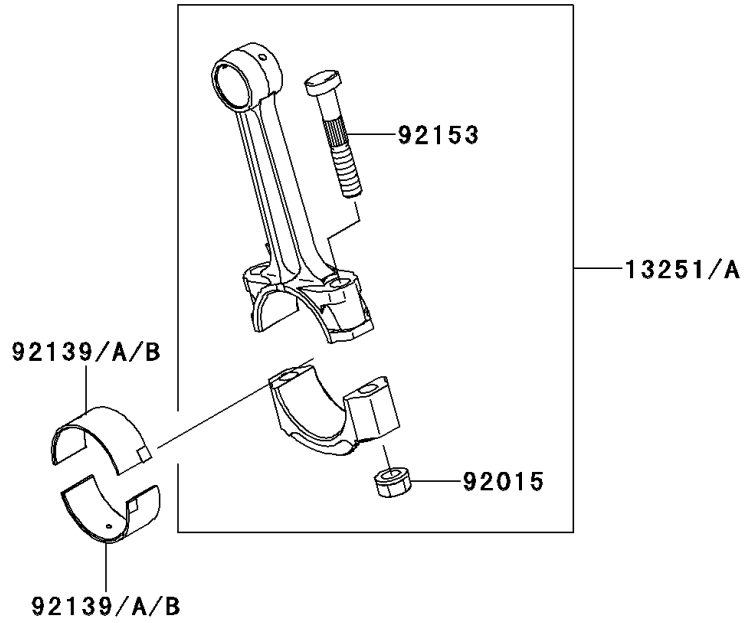

2007 Ninja® 650R PARTS DIAGRAM

Crankshaft

E1321

2007 Ninja® 650R PARTS LIST

Crankshaft

ITEM NAME	PART NUMBER	QUANTITY
PIN-SPRING,4X8 (Ref # 555)	555A0408	1
CRANKSHAFT-COMP (Ref # 13031)	13031-0071	1
ROD-ASSY-CONNECTING,J (Ref # 13251)	13251-0010-JJ	2
ROD-ASSY-CONNECTING,K (Ref # 13251A)	13251-0010-KK	AR
NUT,FLANGED,8MM (Ref # 92015)	92015-1311	4
BUSHING,CRANKSHAFT,BLUE (Ref # 92028)	92028-1903	6
BUSHING,CRANKSHAFT,BLACK (Ref # 92028A)	92028-1904	AR
BUSHING,CRANKSHAFT,BROWN (Ref # 92028B)	92028-1905	AR
BUSHING,CON-ROD,BLUE (Ref # 92139)	92139-0114	4
BUSHING,CON-ROD,BLACK (Ref # 92139A)	92139-0115	AR
BUSHING,CON-ROD,BROWN (Ref # 92139B)	92139-0116	AR
BOLT,CON-ROD,8X49 (Ref # 92153)	92153-0957	4