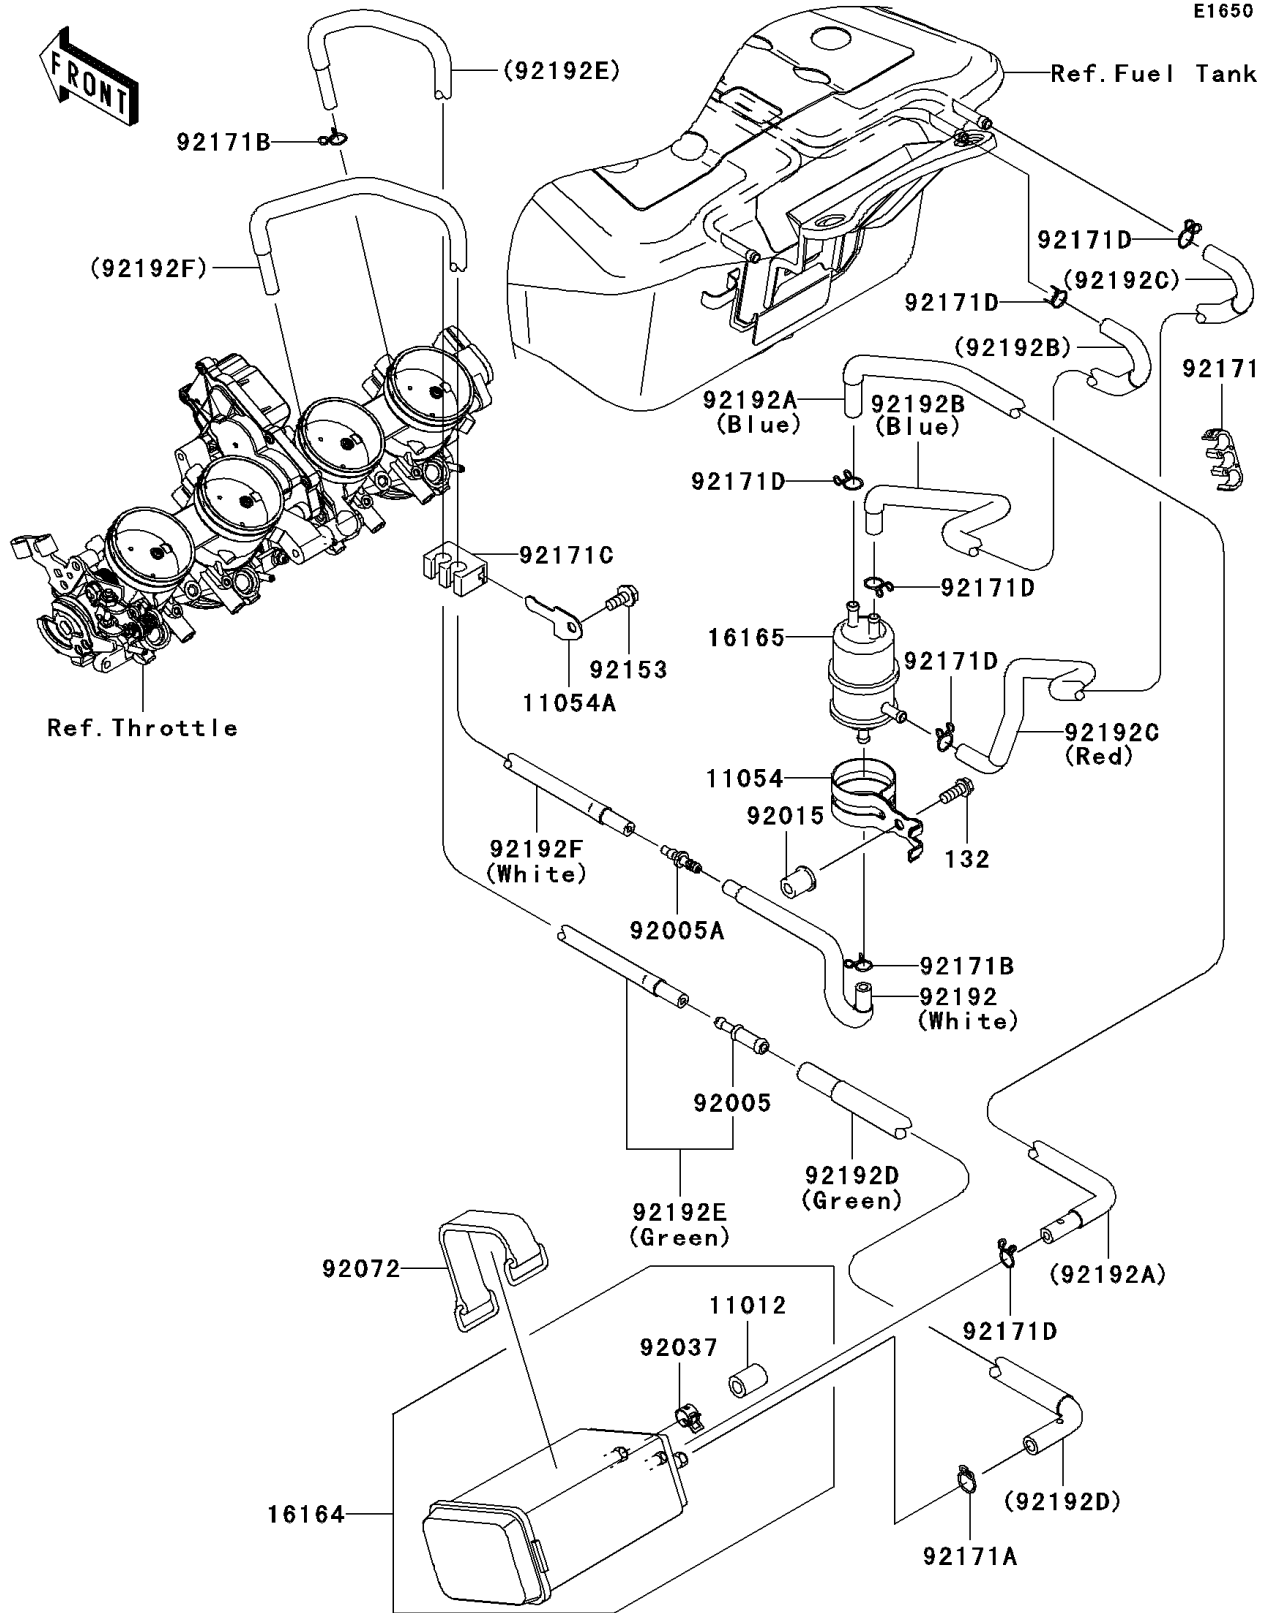

2010 Ninja® ZX™-14 PARTS DIAGRAM

Fuel Evaporative System(CA)

E1650

2010 Ninja® ZX™-14 PARTS LIST

Fuel Evaporative System(CA)

ITEM NAME	PART NUMBER	QUANTITY
CAP,CANISTER (Ref # 11012)	11012-1388	1
BRACKET (Ref # 11054)	11054-0197	1
BRACKET (Ref # 11054A)	11054-0464	1
CANISTER (Ref # 16164)	16164-1054	1
SEPARATOR (Ref # 16165)	16165-1001	1
FITTING (Ref # 92005)	92005-0032	1
FITTING (Ref # 92005A)	92005-1206	1
NUT (Ref # 92015)	92015-1700	1
CLAMP,CANISTER (Ref # 92037)	92037-1512	1
BAND (Ref # 92072)	92072-0050	1
BOLT,FLANGED,6X14 (Ref # 92153)	92153-1571	1
CLAMP (Ref # 92171)	92171-0334	1
CLAMP (Ref # 92171A)	92171-0574	1
CLAMP (Ref # 92171B)	92171-0576	2
CLAMP (Ref # 92171C)	92171-0693	1
CLAMP (Ref # 92171D)	92171-0718	6
TUBE,SEPARATOR-FITTING,WHITE (Ref # 92192)	92192-0329	1
TUBE,CANISTER-SEPARATOR,BLUE (Ref # 92192A)	92192-0511	1
TUBE,TANK-SEPARATOR,BLUE (Ref # 92192B)	92192-0512	1
TUBE,TANK-SEPARATOR,RED (Ref # 92192C)	92192-0513	1
TUBE,CANISTER-FITTING,GREEN (Ref # 92192D)	92192-0514	1
TUBE,THROBO #4-GRN TUBE (Ref # 92192E)	92192-0515	1
BOLT-FLANGED-SMALL,6X16 (Ref # 132)	132BA0616	1
TUBE,THROBO #3-FITTING,WHITE (Ref # 92192F)	92192-0603	1