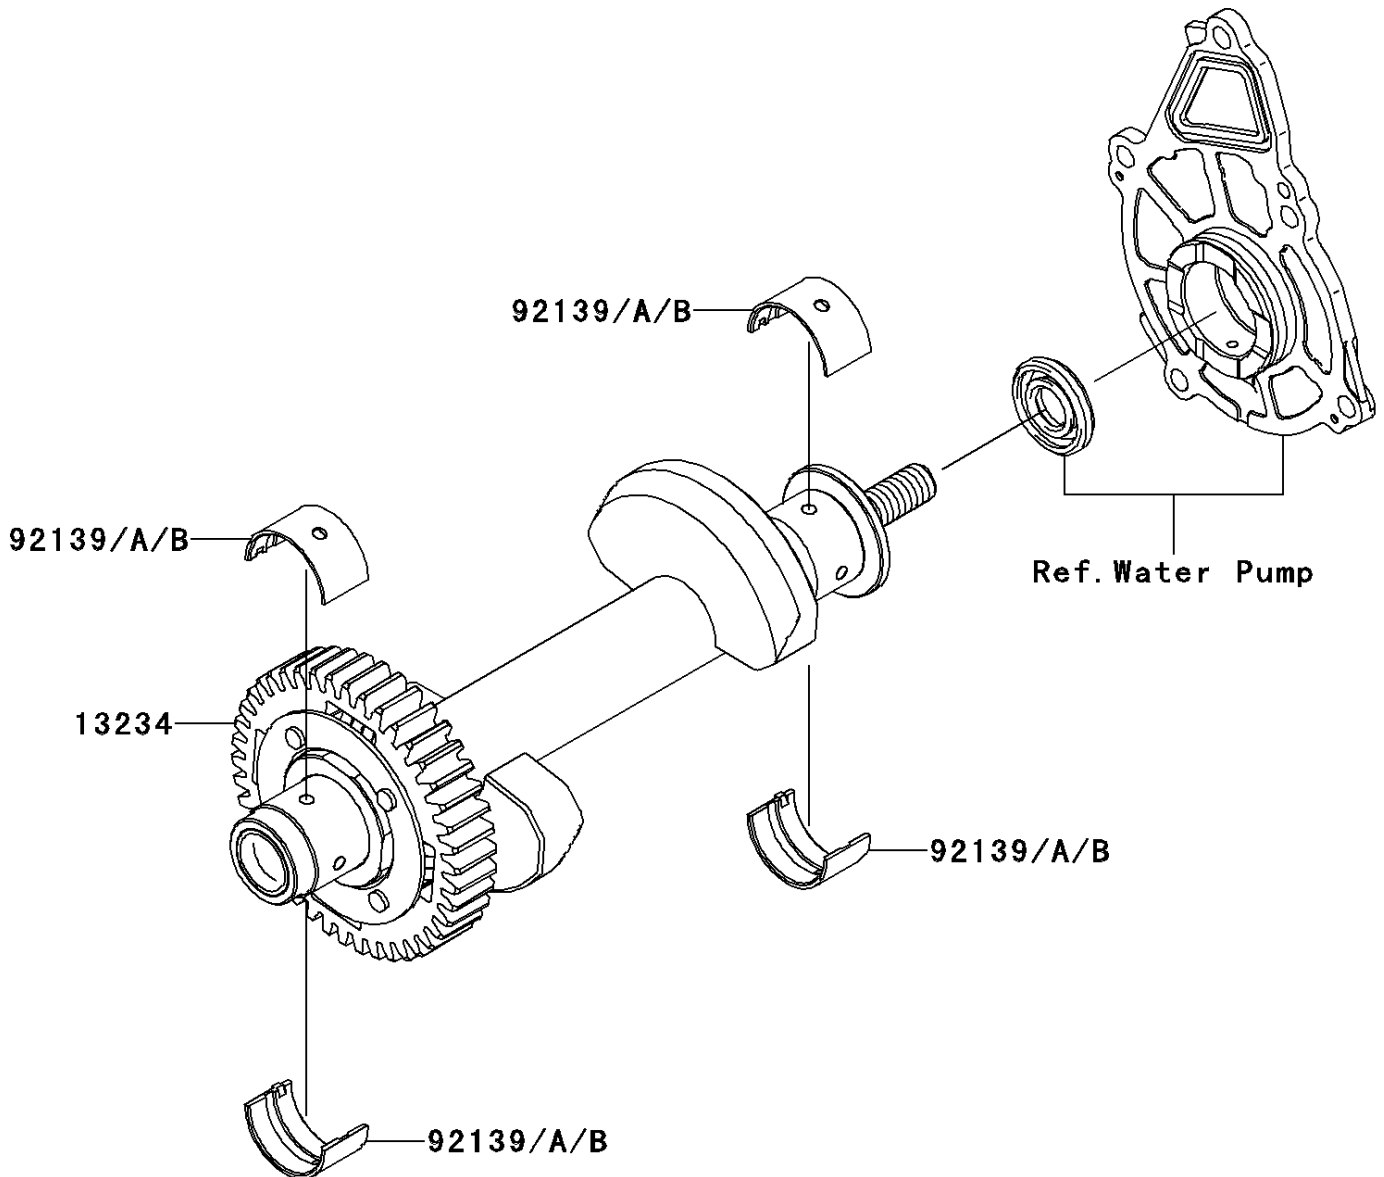

# 2007 Ninja<sup>®</sup> 650R PARTS DIAGRAM

Balancer

E1323

### Balancer

ITEM NAME	PART NUMBER	QUANTITY
SHAFT-COMP,BALANCER (Ref # 13234)	13234-0024	1
BUSHING,BALANCER,BLUE (Ref # 92139)	92139-0117	4
BUSHING,BALANCER,BLACK (Ref # 92139A)	92139-0118	AR
BUSHING,BALANCER,BROWN (Ref # 92139B)	92139-0119	AR