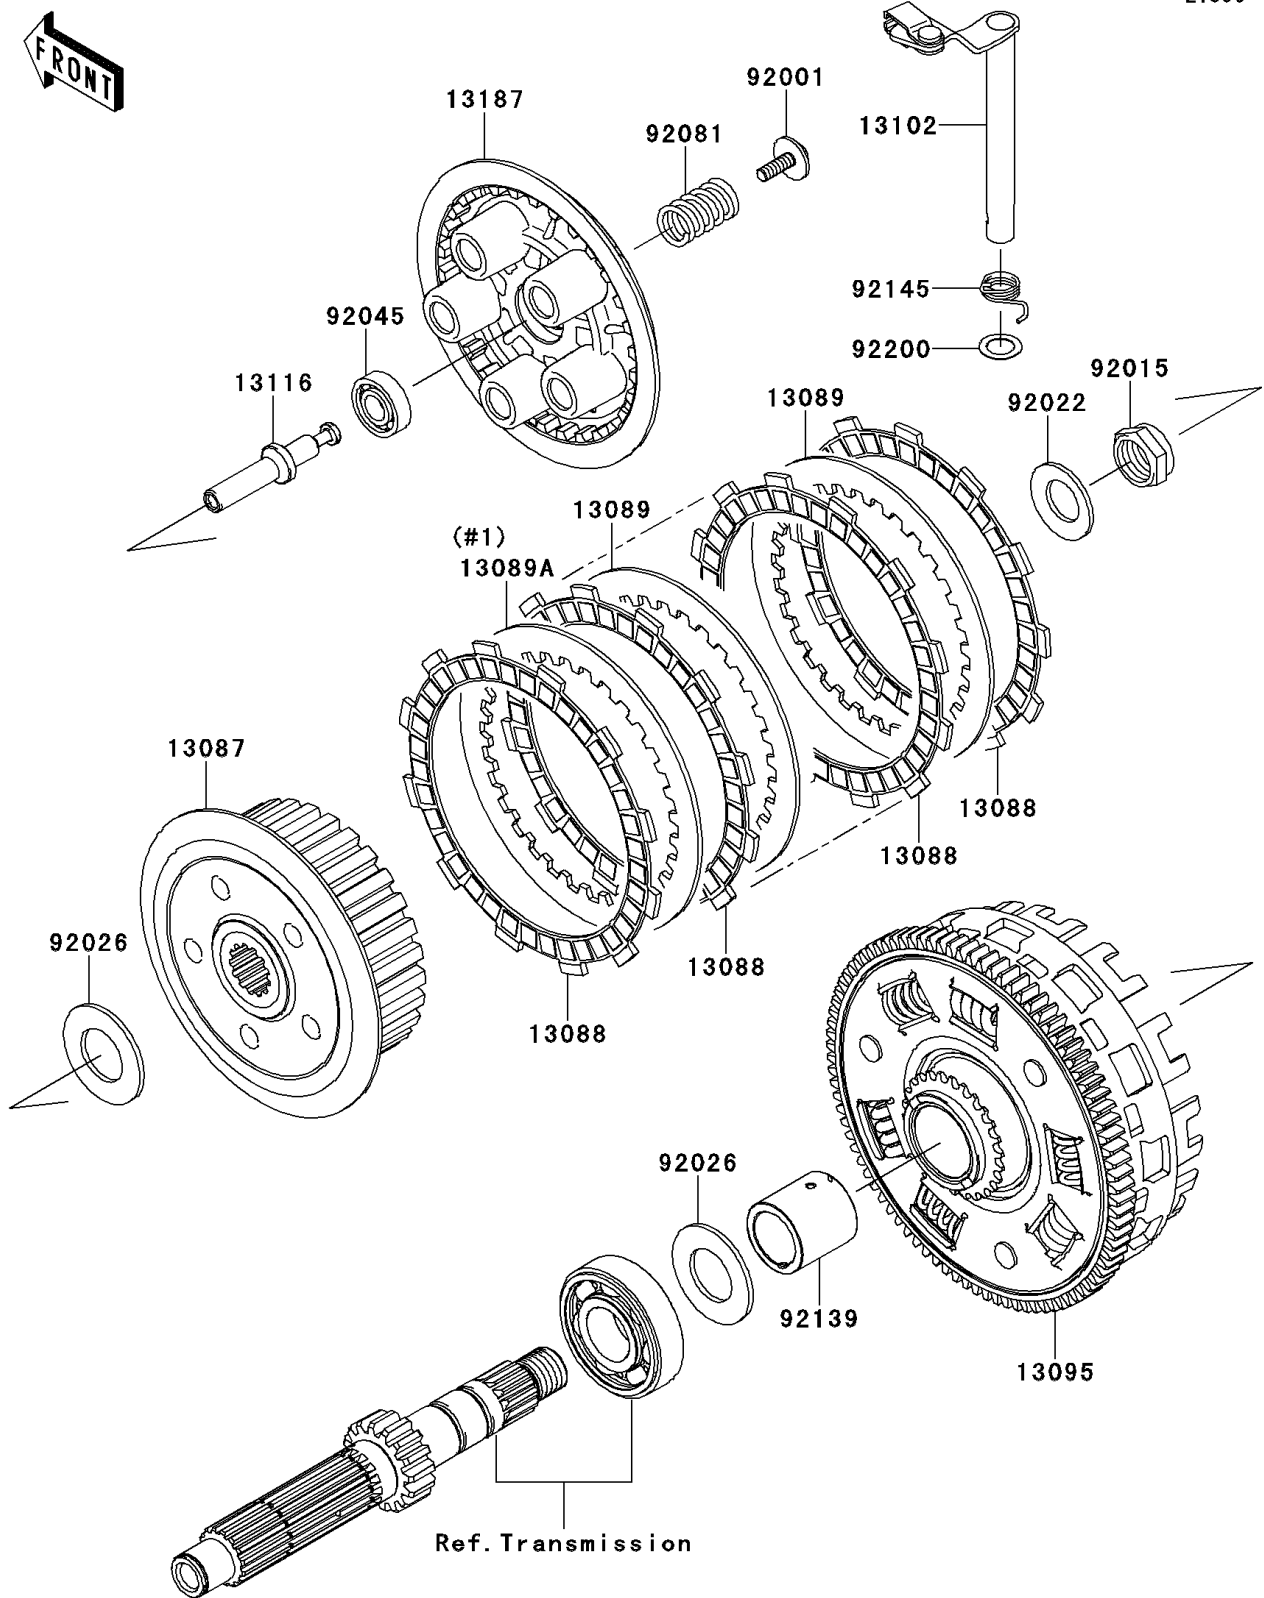

2006 Ninja® 650R PARTS DIAGRAM

Clutch

E1350

2006 Ninja® 650R PARTS LIST

Clutch

ITEM NAME	PART NUMBER	QUANTITY
HUB-CLUTCH (Ref # 13087)	13087-042	1
PLATE-FRICTION (Ref # 13088)	13088-1105	7
PLATE-CLUTCH,T=2.3 (Ref # 13089)	13089-0016	5
PLATE-CLUTCH,T=2.6 (Ref # 13089A)	13089-0017	1
HOUSING-COMP-CLUTCH (Ref # 13095)	13095-0059	1
RELEASE-COMP-CLUTCH (Ref # 13102)	13102-0021	1
ROD-PUSH (Ref # 13116)	13116-0018	1
PLATE-CLUTCH OPERATING (Ref # 13187)	13187-1006	1
BOLT,FLANGED,6X18 (Ref # 92001)	92001-1066	5
NUT,20MM (Ref # 92015)	92015-1555	1
WASHER,20.3X36X3.7 (Ref # 92022)	92022-1868	1
SPACER,25.5X47X2.5 (Ref # 92026)	92026-022	2
BEARING-BALL,6001C3ML01 (Ref # 92045)	92045-1235	1
SPRING,CLUTCH (Ref # 92081)	92081-1033	5
BUSHING (Ref # 92139)	92139-0106	1
SPRING,CLUTCH RELEASE (Ref # 92145)	92145-0066	1
WASHER,12X18.5X0.5 (Ref # 92200)	92200-1487	1