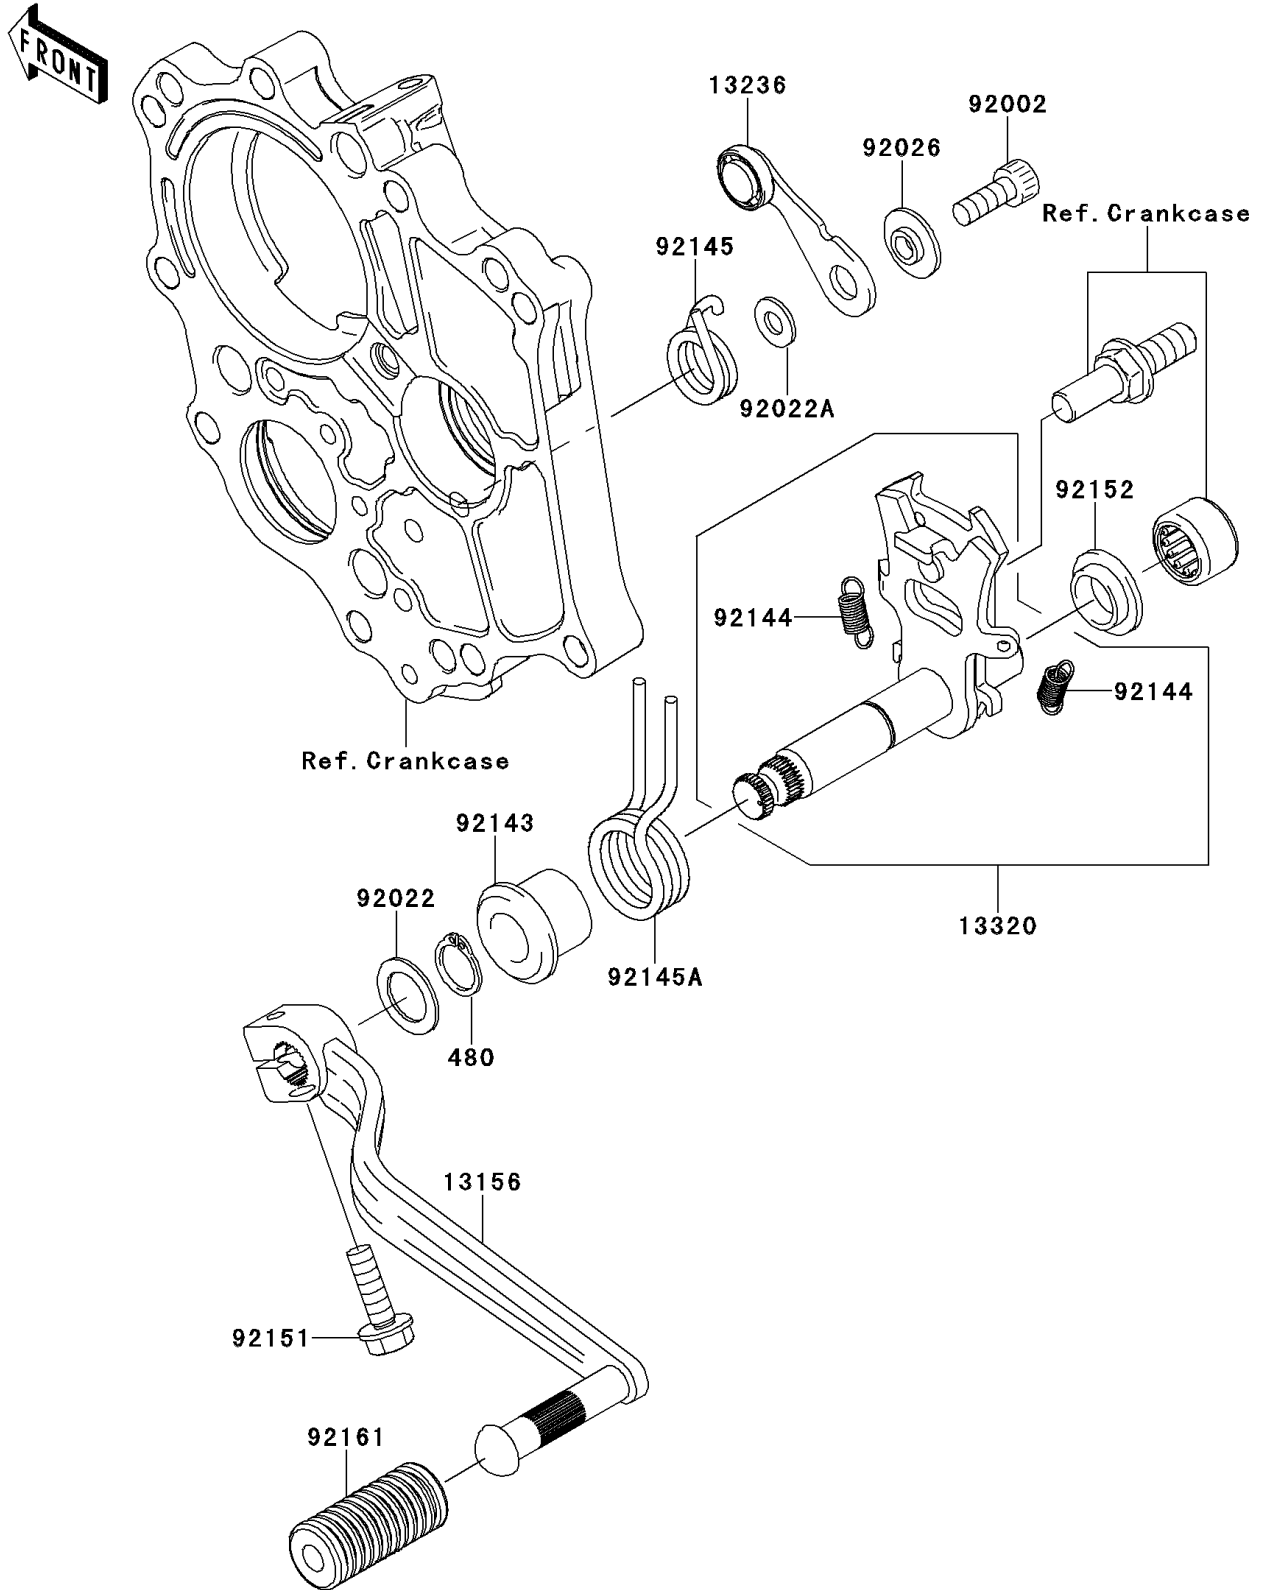

2006 Ninja® 650R PARTS DIAGRAM

Gear Change Mechanism

E1370

2006 Ninja® 650R PARTS LIST

Gear Change Mechanism

ITEM NAME	PART NUMBER	QUANTITY
CIRCLIP-TYPE-C,13MM (Ref # 480)	480J1300	1
LEVER-CHANGE,PEDAL (Ref # 13156)	13156-0072	1
LEVER-COMP,POSITION (Ref # 13236)	13236-0094	1
LEVER-ASSY (Ref # 13320)	13320-0010	1
BOLT,SOCKET,6X16 (Ref # 92002)	92002-1778	1
WASHER,13.3X20X1 (Ref # 92022)	92022-1496	1
WASHER,6X12.8X1.2 (Ref # 92022A)	92022-1827	1
SPACER (Ref # 92026)	92026-1217	1
COLLAR,RETURN SPRING (Ref # 92143)	92143-1498	1
SPRING,CHANGE LEVER (Ref # 92144)	92144-1975	2
SPRING,POSITION (Ref # 92145)	92145-0304	1
SPRING,RETURN (Ref # 92145A)	92145-0326	1
BOLT,FLANGED,6X20 (Ref # 92151)	92151-1226	1
COLLAR (Ref # 92152)	92152-1075	1
DAMPER,CHANGE PEDAL (Ref # 92161)	92161-1300	1