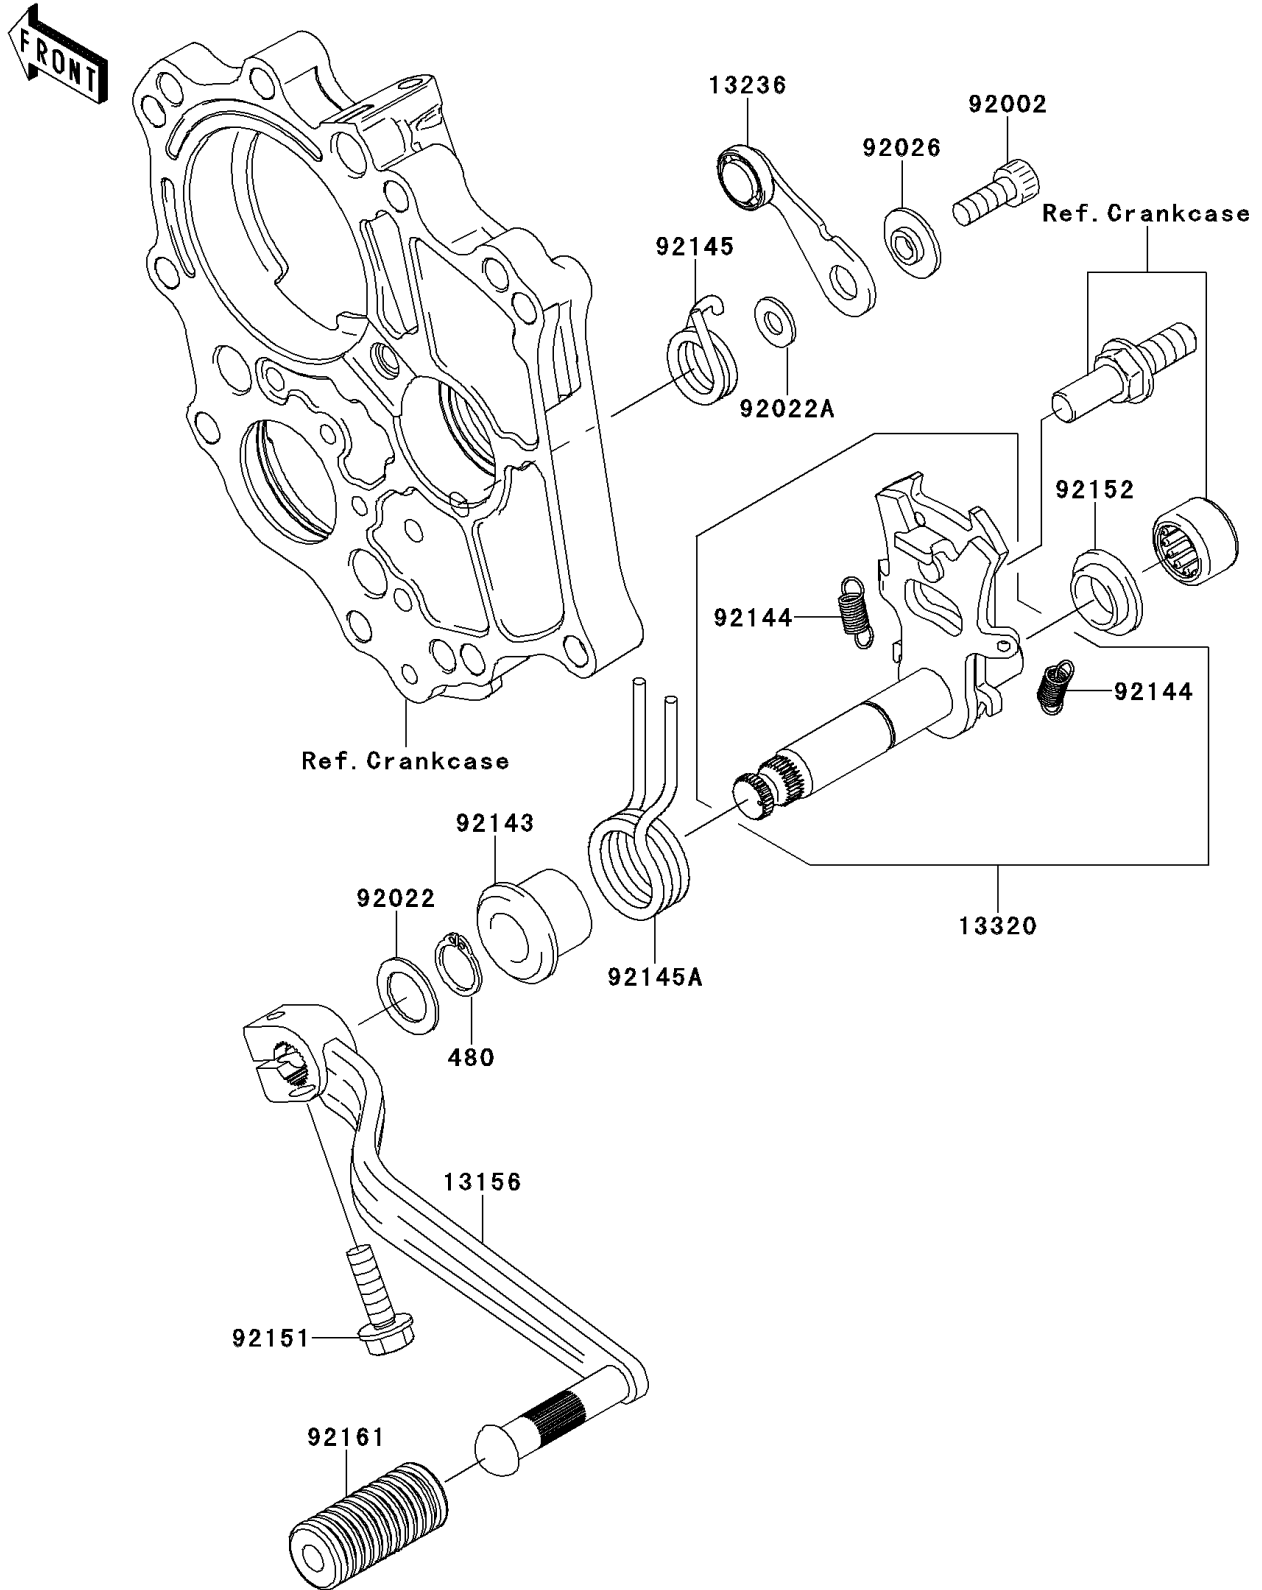

# 2007 Ninja® 650R PARTS DIAGRAM

Gear Change Mechanism

E1370

### Gear Change Mechanism

ITEM NAME	PART NUMBER	QUANTITY
CIRCLIP-TYPE-C,13MM (Ref # 480)	480J1300	1
LEVER-CHANGE,PEDAL (Ref # 13156)	13156-0072	1
LEVER-COMP,POSITION (Ref # 13236)	13236-0094	1
LEVER-ASSY (Ref # 13320)	13320-0010	1
BOLT,SOCKET,6X16 (Ref # 92002)	92002-1778	1
WASHER,13.3X20X1 (Ref # 92022)	92022-1496	1
WASHER,6X12.8X1.2 (Ref # 92022A)	92022-1827	1
SPACER (Ref # 92026)	92026-1217	1
COLLAR,RETURN SPRING (Ref # 92143)	92143-1498	1
SPRING,CHANGE LEVER (Ref # 92144)	92144-1975	2
SPRING,POSITION (Ref # 92145)	92145-0304	1
SPRING,RETURN (Ref # 92145A)	92145-0326	1
BOLT,FLANGED,6X20 (Ref # 92151)	92151-1226	1
COLLAR (Ref # 92152)	92152-1075	1
DAMPER,CHANGE PEDAL (Ref # 92161)	92161-1300	1