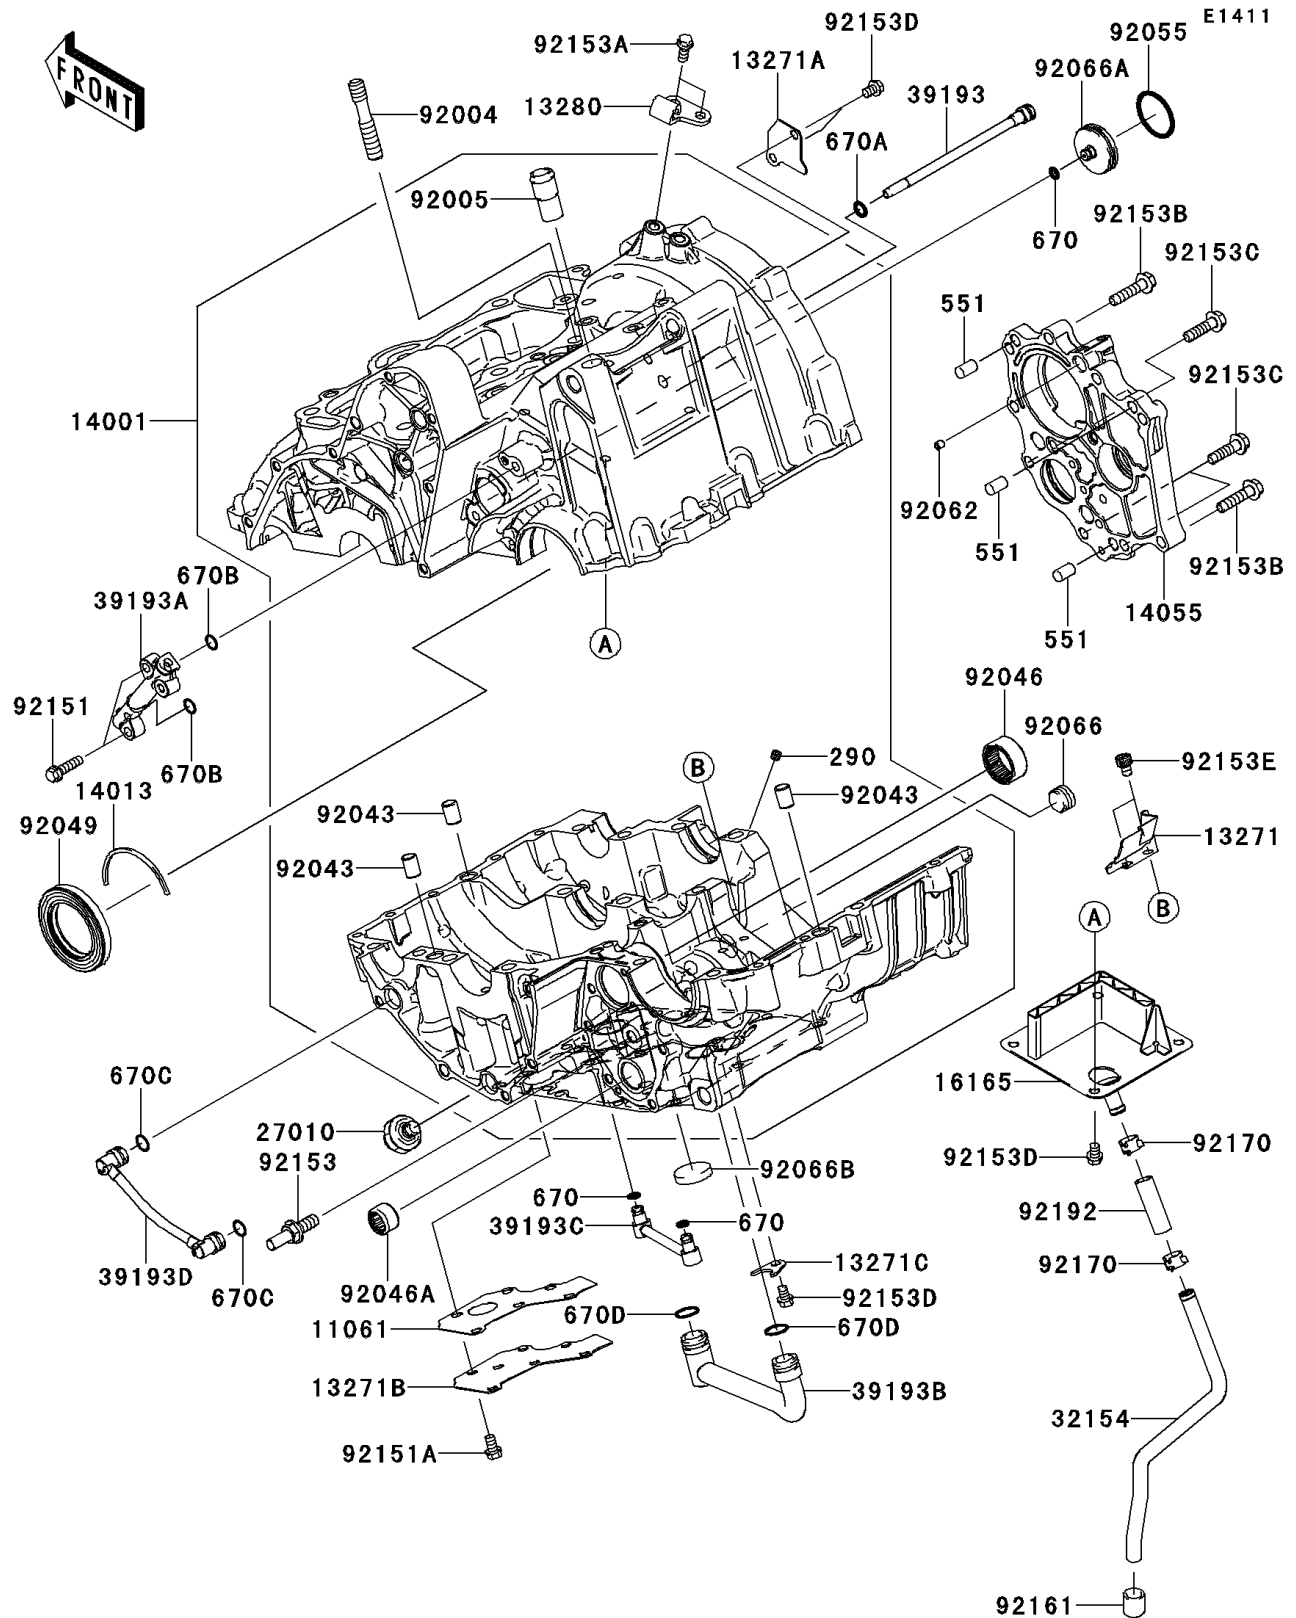

## 2007 Ninja® 650R PARTS LIST

Crankcase(-ER650AE057323)

ITEM NAME	PART NUMBER	QUANTITY
GASKET (Ref # 11061)	11061-0182	1
PLATE,OIL SHIELDING (Ref # 13271)	13271-0575	1
PLATE (Ref # 13271A)	13271-0577	1
PLATE (Ref # 13271B)	13271-0584	1
PLATE,OIL PIPE (Ref # 13271C)	13271-1187	1
HOLDER,CLUTCH CABLE (Ref # 13280)	13280-0171	1
SET-CRANKCASE (Ref # 14001)	14001-0075	1
RING-POSITION,T=1.98 (Ref # 14013)	14013-1004	1
CASE-GEAR (Ref # 14055)	14055-0018	1
SEPARATOR,BREATHER (Ref # 16165)	16165-0001	1
SWITCH,OIL PRESSURE (Ref # 27010)	27010-1313	1
PIPE,BREATHER (Ref # 32154)	32154-0661	1
PIPE-OIL (Ref # 39193)	39193-0029	1
PIPE-OIL (Ref # 39193A)	39193-0030	1
PIPE-OIL (Ref # 39193B)	39193-0031	1
PIPE-OIL (Ref # 39193C)	39193-0032	1
PIPE-OIL (Ref # 39193D)	39193-0033	1
STUD,10X34.5 (Ref # 92004)	92004-0024	1
FITTING,BREATHER (Ref # 92005)	92005-1238	1
PIN,DOWEL,10X14 (Ref # 92043)	92043-1037	3
BEARING-NEEDLE,24BTM3013 (Ref # 92046)	92046-0017	1
BEARING-NEEDLE,HK1312 (Ref # 92046A)	92046-1148	1
SEAL-OIL,HTC40628 (Ref # 92049)	92049-1501	1
RING-O,29.7X2.4 (Ref # 92055)	92055-0006	1
NOZZLE,5X6,SILVER (Ref # 92062)	92062-1086	1
PLUG,PT3/8X10 (Ref # 92066)	92066-0003	1
PLUG,INPUT SHAFT (Ref # 92066A)	92066-0056	1
PLUG,25X5 (Ref # 92066B)	92066-0061	1
BOLT,FLANGED-SMALL,6X22 (Ref # 92151)	92151-1197	2