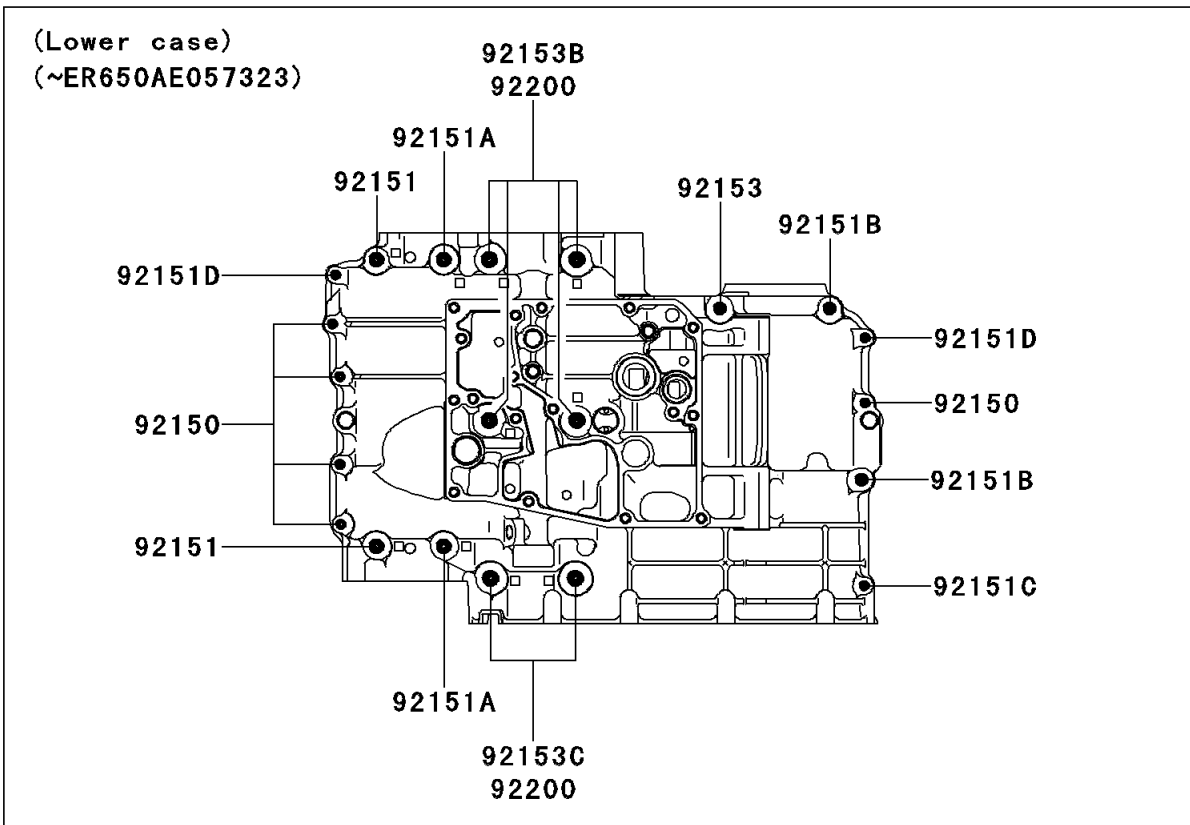

2007 Ninja® 650R PARTS DIAGRAM

Crankcase Bolt Pattern

E1412

2007 Ninja® 650R PARTS LIST

Crankcase Bolt Pattern

ITEM NAME	PART NUMBER	QUANTITY
BOLT,6X38 (Ref # 92150)	92150-1301	5
BOLT,8X60 (Ref # 92151)	92151-1461	2
BOLT,8X73 (Ref # 92151A)	92151-1462	2
BOLT,8X50 (Ref # 92151B)	92151-1463	2
BOLT,6X32 (Ref # 92151C)	92151-1464	1
BOLT,6X45 (Ref # 92151D)	92151-1465	2
BOLT,FLANGED,8X110 (Ref # 92153)	92153-0959	3
BOLT,FLANGED,8X120 (Ref # 92153A)	92153-0960	1
BOLT,FLANGED,9X113 (Ref # 92153B)	92153-1449	4
BOLT,FLANGED,9X83 (Ref # 92153C)	92153-1450	2
WASHER,9.2X19X23 (Ref # 92200)	92200-0115	6
WASHER,8.5X16X1.2 (Ref # 92200A)	92200-1063	3