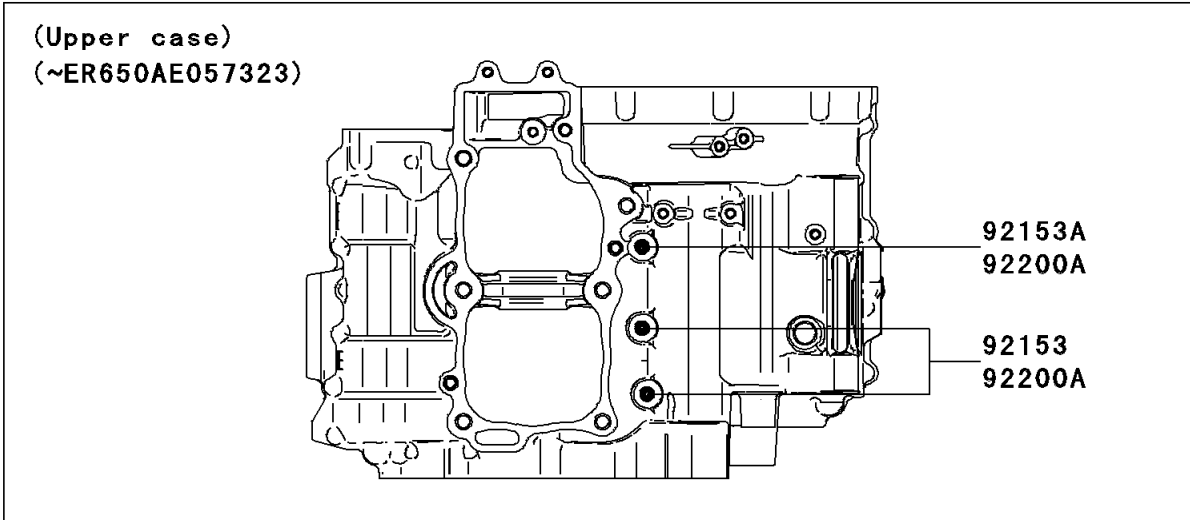

2007 Ninja® 650R PARTS DIAGRAM

Crankcase Bolt Pattern

E1412

2007 Ninja® 650R PARTS LIST

Crankcase Bolt Pattern

ITEM NAME	PART NUMBER	QUANTITY
BOLT,6X38 (Ref # 92150)	92150-1301	5
BOLT,8X60 (Ref # 92151)	92151-1461	2
BOLT,8X73 (Ref # 92151A)	92151-1462	2
BOLT,8X50 (Ref # 92151B)	92151-1463	2
BOLT,6X32 (Ref # 92151C)	92151-1464	1
BOLT,6X45 (Ref # 92151D)	92151-1465	2
BOLT,FLANGED,8X110 (Ref # 92153)	92153-0959	3
BOLT,FLANGED,8X120 (Ref # 92153A)	92153-0960	1
BOLT,FLANGED,9X113 (Ref # 92153B)	92153-1449	4
BOLT,FLANGED,9X83 (Ref # 92153C)	92153-1450	2
WASHER,9.2X19X23 (Ref # 92200)	92200-0115	6
WASHER,8.5X16X1.2 (Ref # 92200A)	92200-1063	3