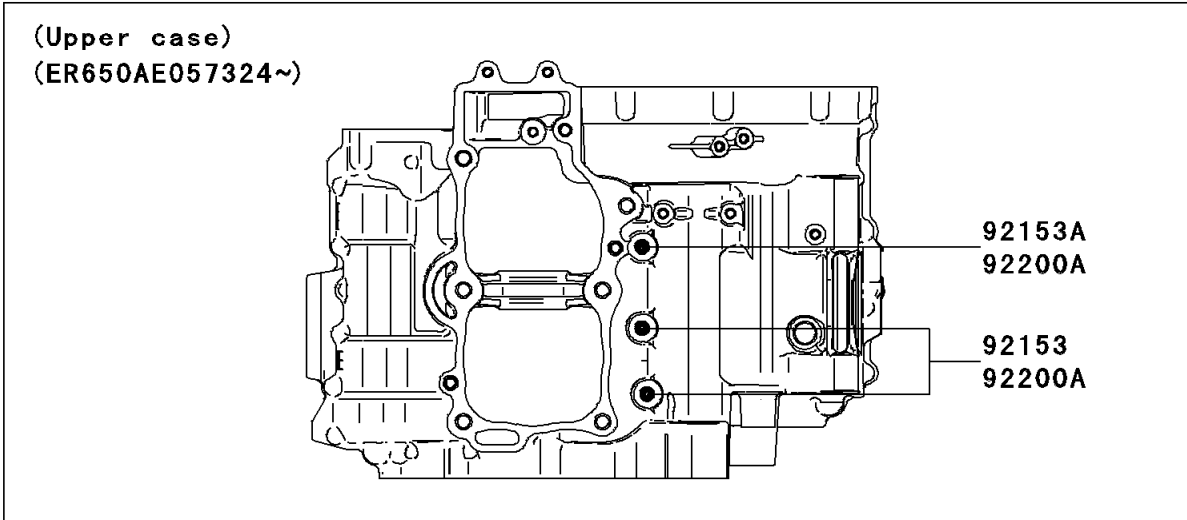

2007 Ninja® 650R PARTS DIAGRAM

Crankcase Bolt Pattern

E1412A

2007 Ninja® 650R PARTS LIST

Crankcase Bolt Pattern

| ITEM NAME | PART NUMBER | QUANTITY |
|-----------------------------------|-------------|----------|
| BOLT,6X38 (Ref # 92150) | 92150-1301 | 5 |
| BOLT,8X60 (Ref # 92151) | 92151-1461 | 3 |
| BOLT,8X73 (Ref # 92151A) | 92151-1462 | 2 |
| BOLT,8X50 (Ref # 92151B) | 92151-1463 | 1 |
| BOLT,6X32 (Ref # 92151C) | 92151-1464 | 1 |
| BOLT,6X45 (Ref # 92151D) | 92151-1465 | 2 |
| BOLT,FLANGED,8X110 (Ref # 92153) | 92153-0959 | 3 |
| BOLT,FLANGED,8X120 (Ref # 92153A) | 92153-0960 | 1 |
| BOLT,FLANGED,9X113 (Ref # 92153B) | 92153-1449 | 4 |
| BOLT,FLANGED,9X83 (Ref # 92153C) | 92153-1450 | 2 |
| WASHER,9.2X19X23 (Ref # 92200) | 92200-0115 | 6 |
| WASHER,8.5X16X1.2 (Ref # 92200A) | 92200-1063 | 3 |