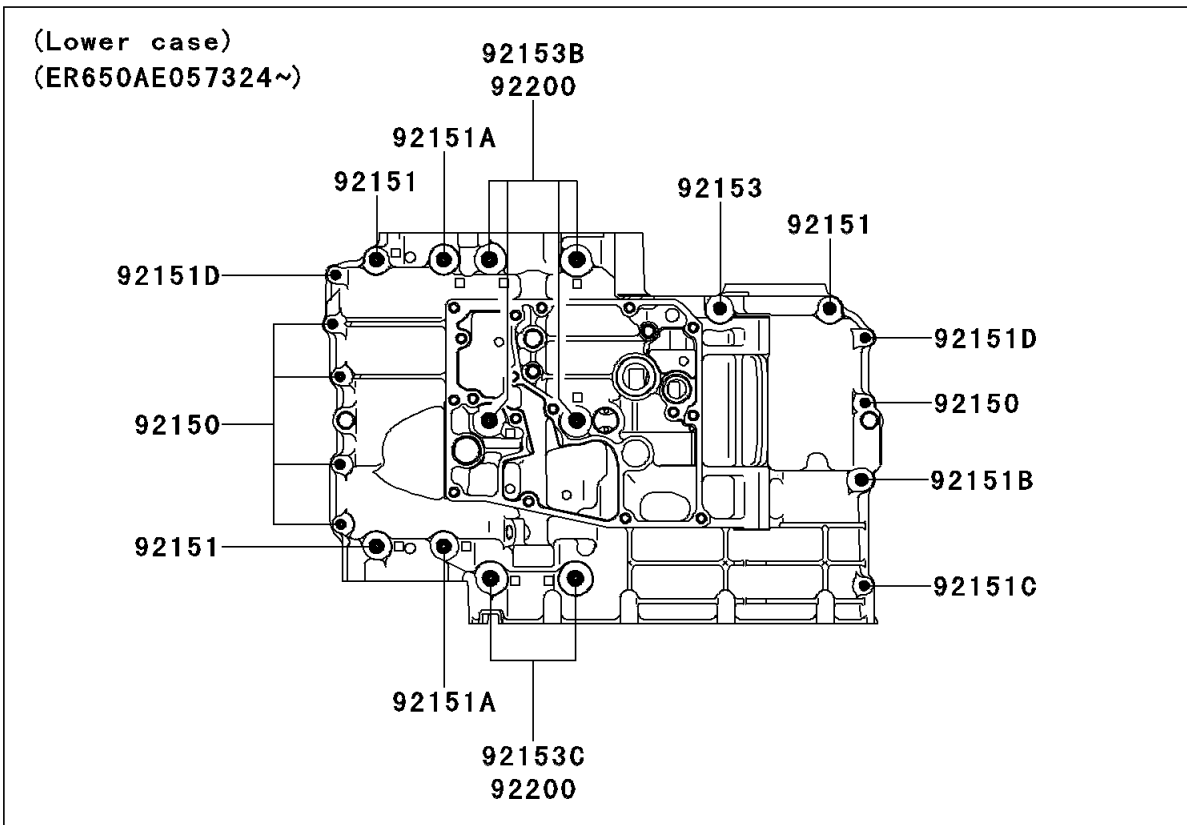

2007 Ninja® 650R PARTS DIAGRAM

Crankcase Bolt Pattern

E1412A

2007 Ninja® 650R PARTS LIST

Crankcase Bolt Pattern

| ITEM NAME | PART NUMBER | QUANTITY |
|-----------------------------------|-------------|----------|
| BOLT,6X38 (Ref # 92150) | 92150-1301 | 5 |
| BOLT,8X60 (Ref # 92151) | 92151-1461 | 3 |
| BOLT,8X73 (Ref # 92151A) | 92151-1462 | 2 |
| BOLT,8X50 (Ref # 92151B) | 92151-1463 | 1 |
| BOLT,6X32 (Ref # 92151C) | 92151-1464 | 1 |
| BOLT,6X45 (Ref # 92151D) | 92151-1465 | 2 |
| BOLT,FLANGED,8X110 (Ref # 92153) | 92153-0959 | 3 |
| BOLT,FLANGED,8X120 (Ref # 92153A) | 92153-0960 | 1 |
| BOLT,FLANGED,9X113 (Ref # 92153B) | 92153-1449 | 4 |
| BOLT,FLANGED,9X83 (Ref # 92153C) | 92153-1450 | 2 |
| WASHER,9.2X19X23 (Ref # 92200) | 92200-0115 | 6 |
| WASHER,8.5X16X1.2 (Ref # 92200A) | 92200-1063 | 3 |