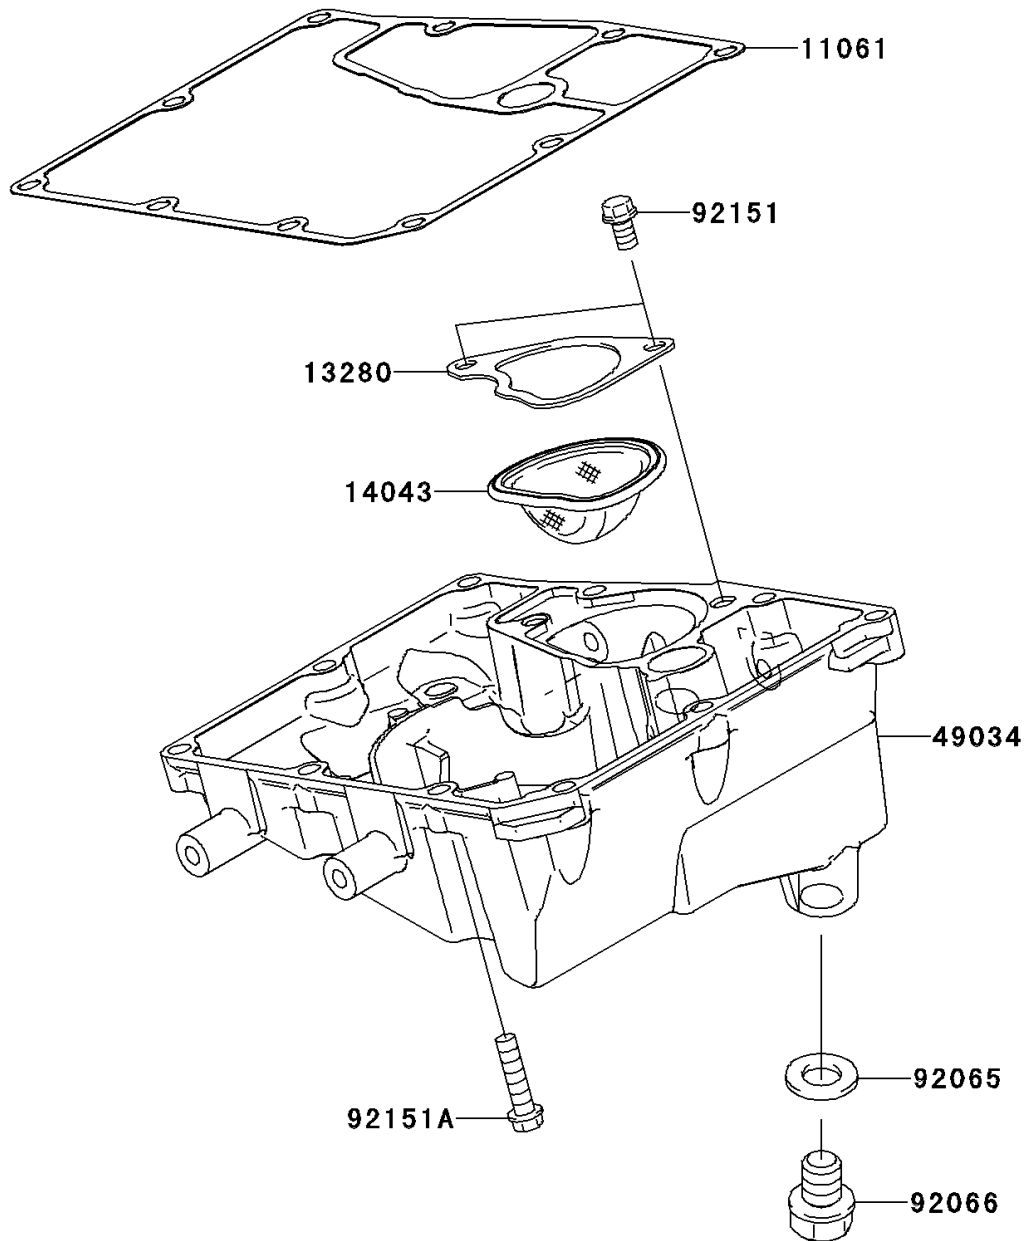

2006 Ninja[®] 650R PARTS DIAGRAM

Oil Pan

E1434

2006 Ninja® 650R PARTS LIST

Oil Pan

ITEM NAME	PART NUMBER	QUANTITY
-----------	-------------	----------