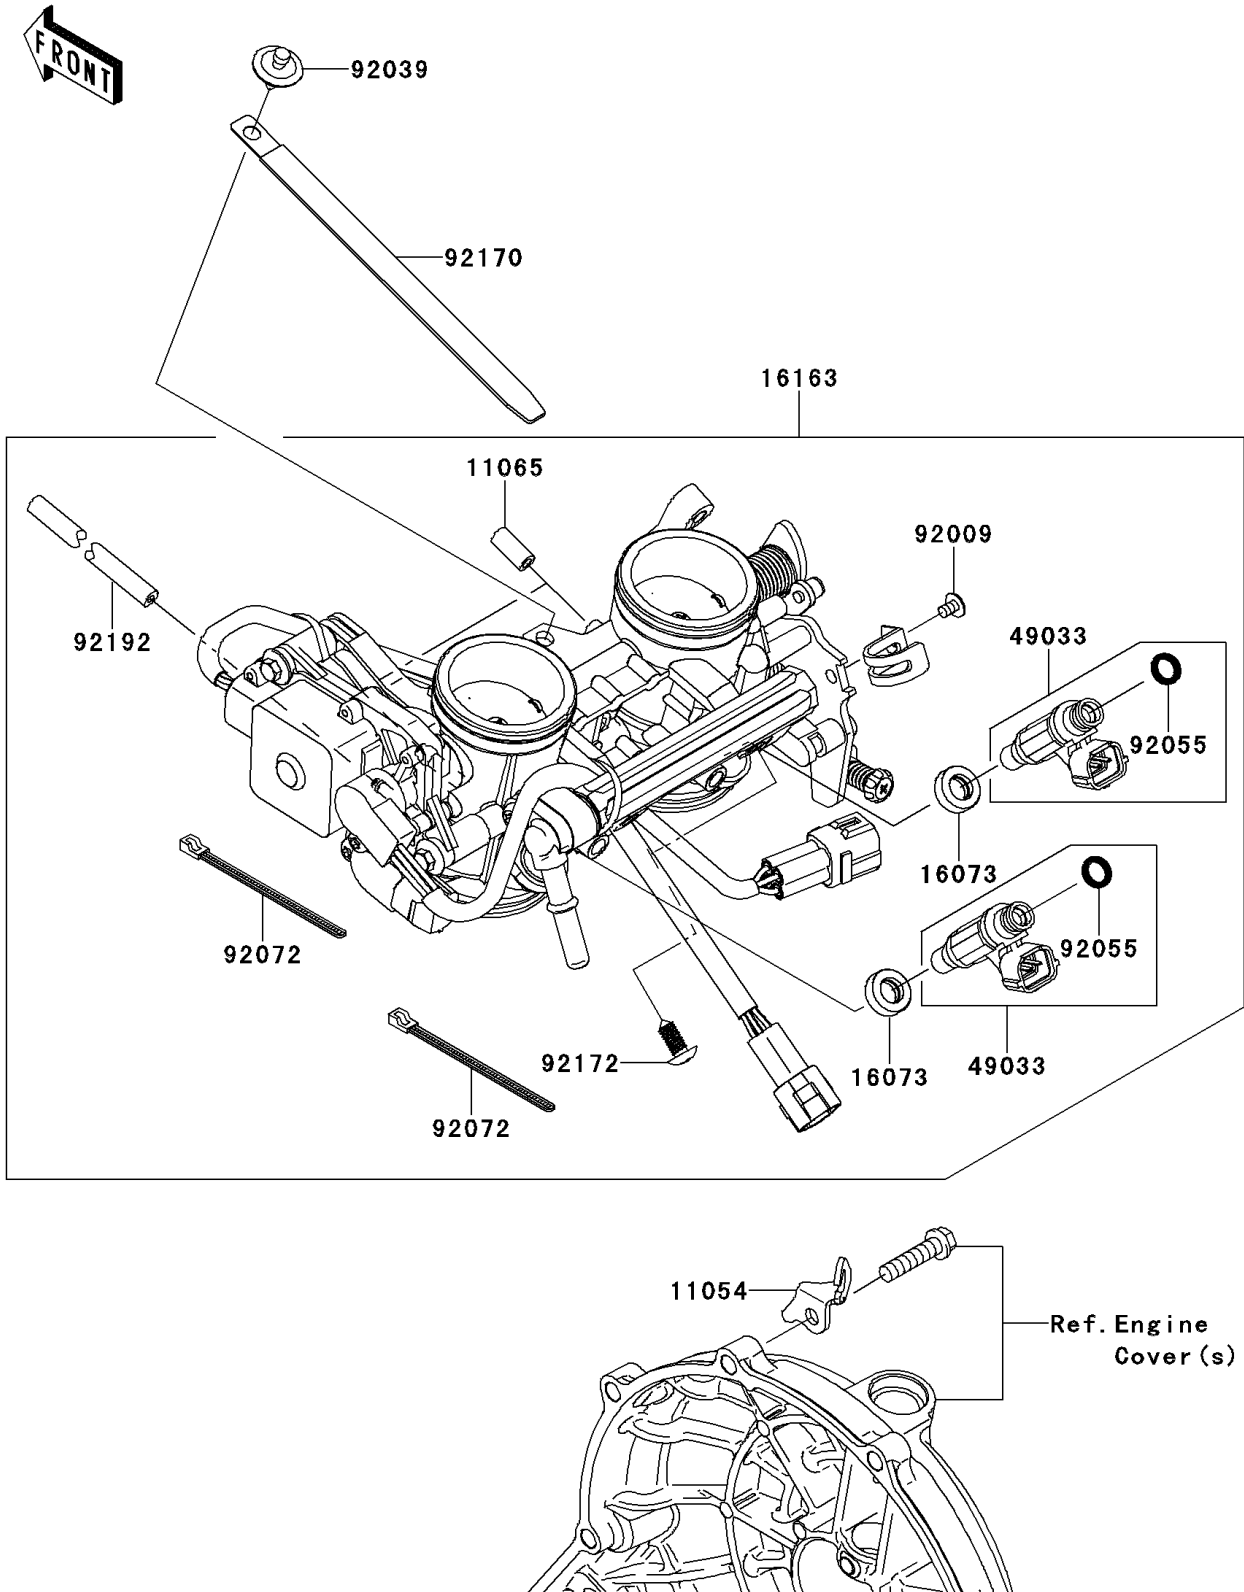

2006 Ninja® 650R PARTS DIAGRAM

Throttle

E1510

2006 Ninja® 650R PARTS LIST

Throttle

ITEM NAME	PART NUMBER	QUANTITY
BRACKET (Ref # 11054)	11054-0429	1
CAP (Ref # 11065)	11065-0018	2
INSULATOR (Ref # 16073)	16073-3707	2
THROTTLE-ASSY (Ref # 16163)	16163-0084	1
NOZZLE-INJECTION (Ref # 49033)	49033-0011	2
SCREW,CLAMP (Ref # 92009)	92009-1860	1
RIVET (Ref # 92039)	92039-0068	1
RING-O,INJECTION NOZZLE (Ref # 92055)	92055-1622	2
BAND,SUB-HARNESS (Ref # 92072)	92072-0012	2
CLAMP,L=150 (Ref # 92170)	92170-1114	1
SCREW,PIPE INJECTION (Ref # 92172)	92172-0064	2
TUBE,RUBBER,3X7X265 (Ref # 92192)	92192-1375	1