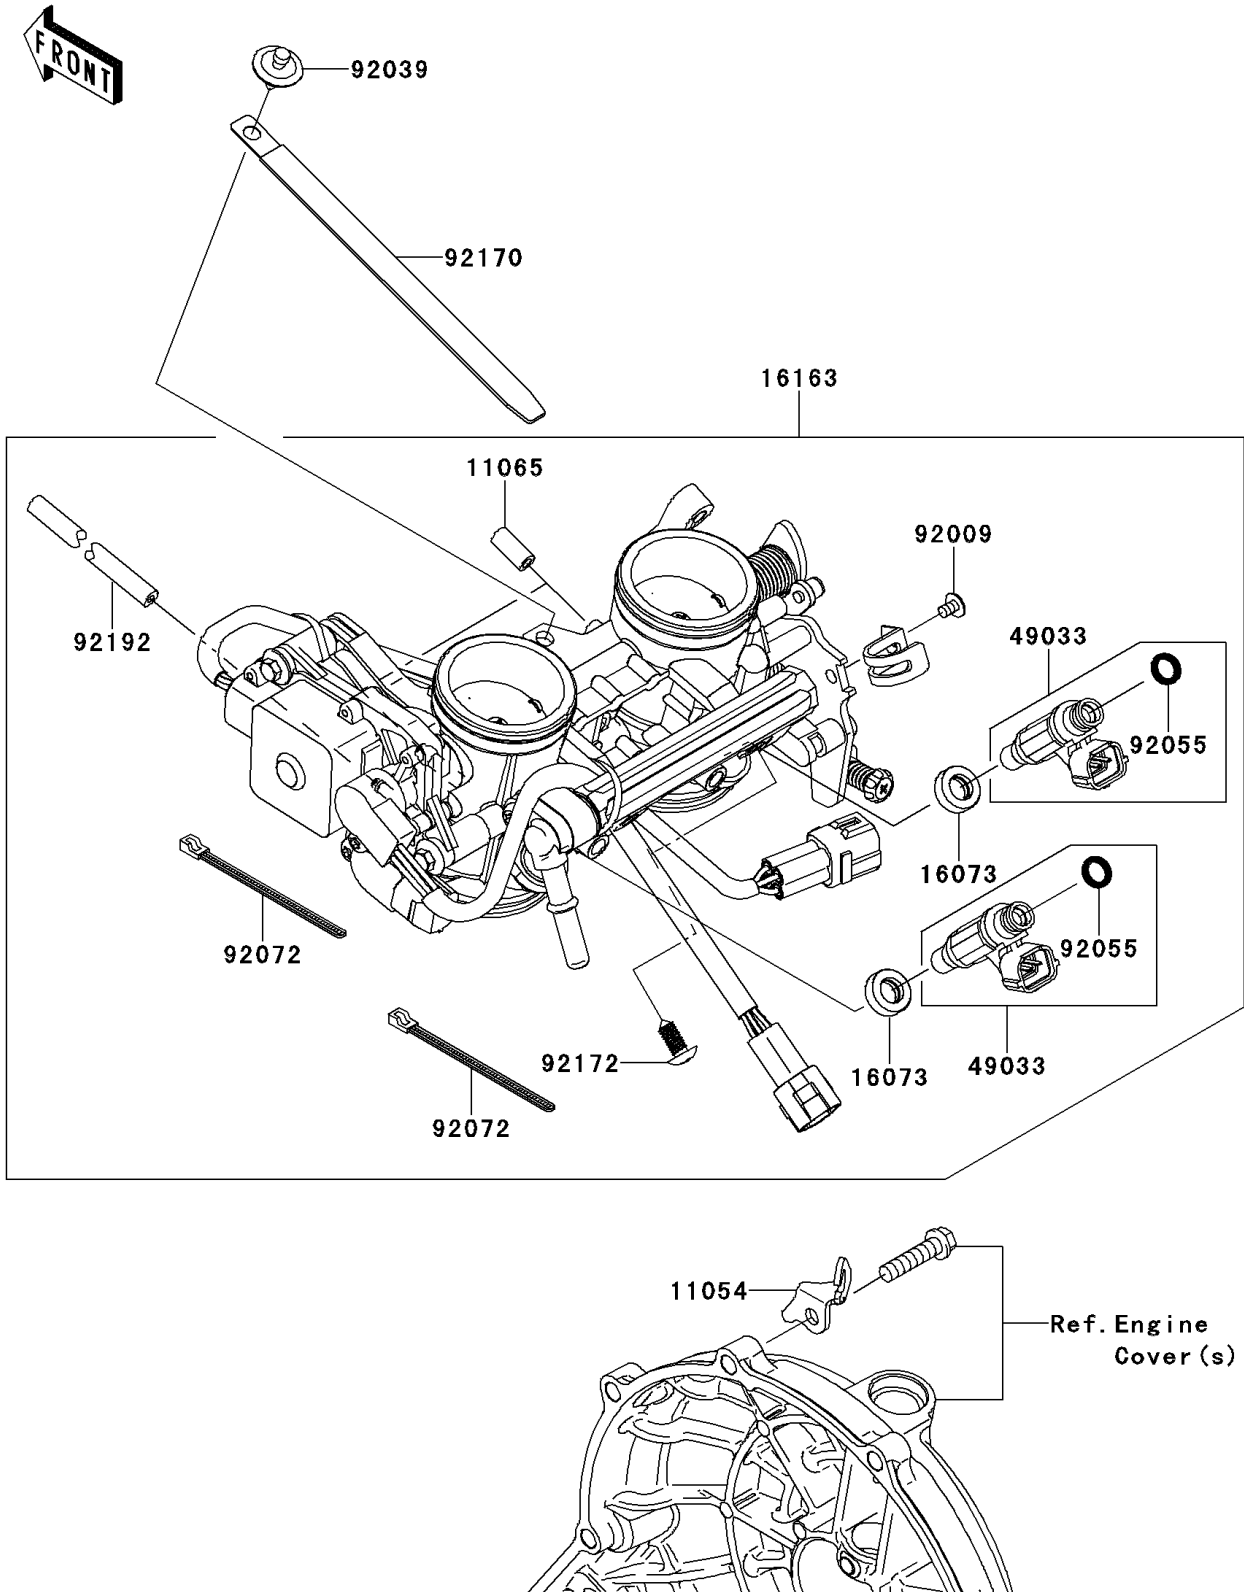

2007 Ninja[®] 650R PARTS DIAGRAM

Throttle

E1510

2007 Ninja® 650R PARTS LIST

Throttle

ITEM NAME	PART NUMBER	QUANTITY
BRACKET (Ref # 11054)	11054-0429	1
CAP (Ref # 11065)	11065-0018	2
INSULATOR (Ref # 16073)	16073-3707	2
THROTTLE-ASSY (Ref # 16163)	16163-0084	1
NOZZLE-INJECTION (Ref # 49033)	49033-0011	2
SCREW,CLAMP (Ref # 92009)	92009-1860	1
RIVET (Ref # 92039)	92039-0068	1
RING-O,INJECTION NOZZLE (Ref # 92055)	92055-1622	2
BAND,SUB-HARNESS (Ref # 92072)	92072-0012	2
CLAMP,L=150 (Ref # 92170)	92170-1114	1
SCREW,PIPE INJECTION (Ref # 92172)	92172-0064	2
TUBE,RUBBER,3X7X265 (Ref # 92192)	92192-1375	1