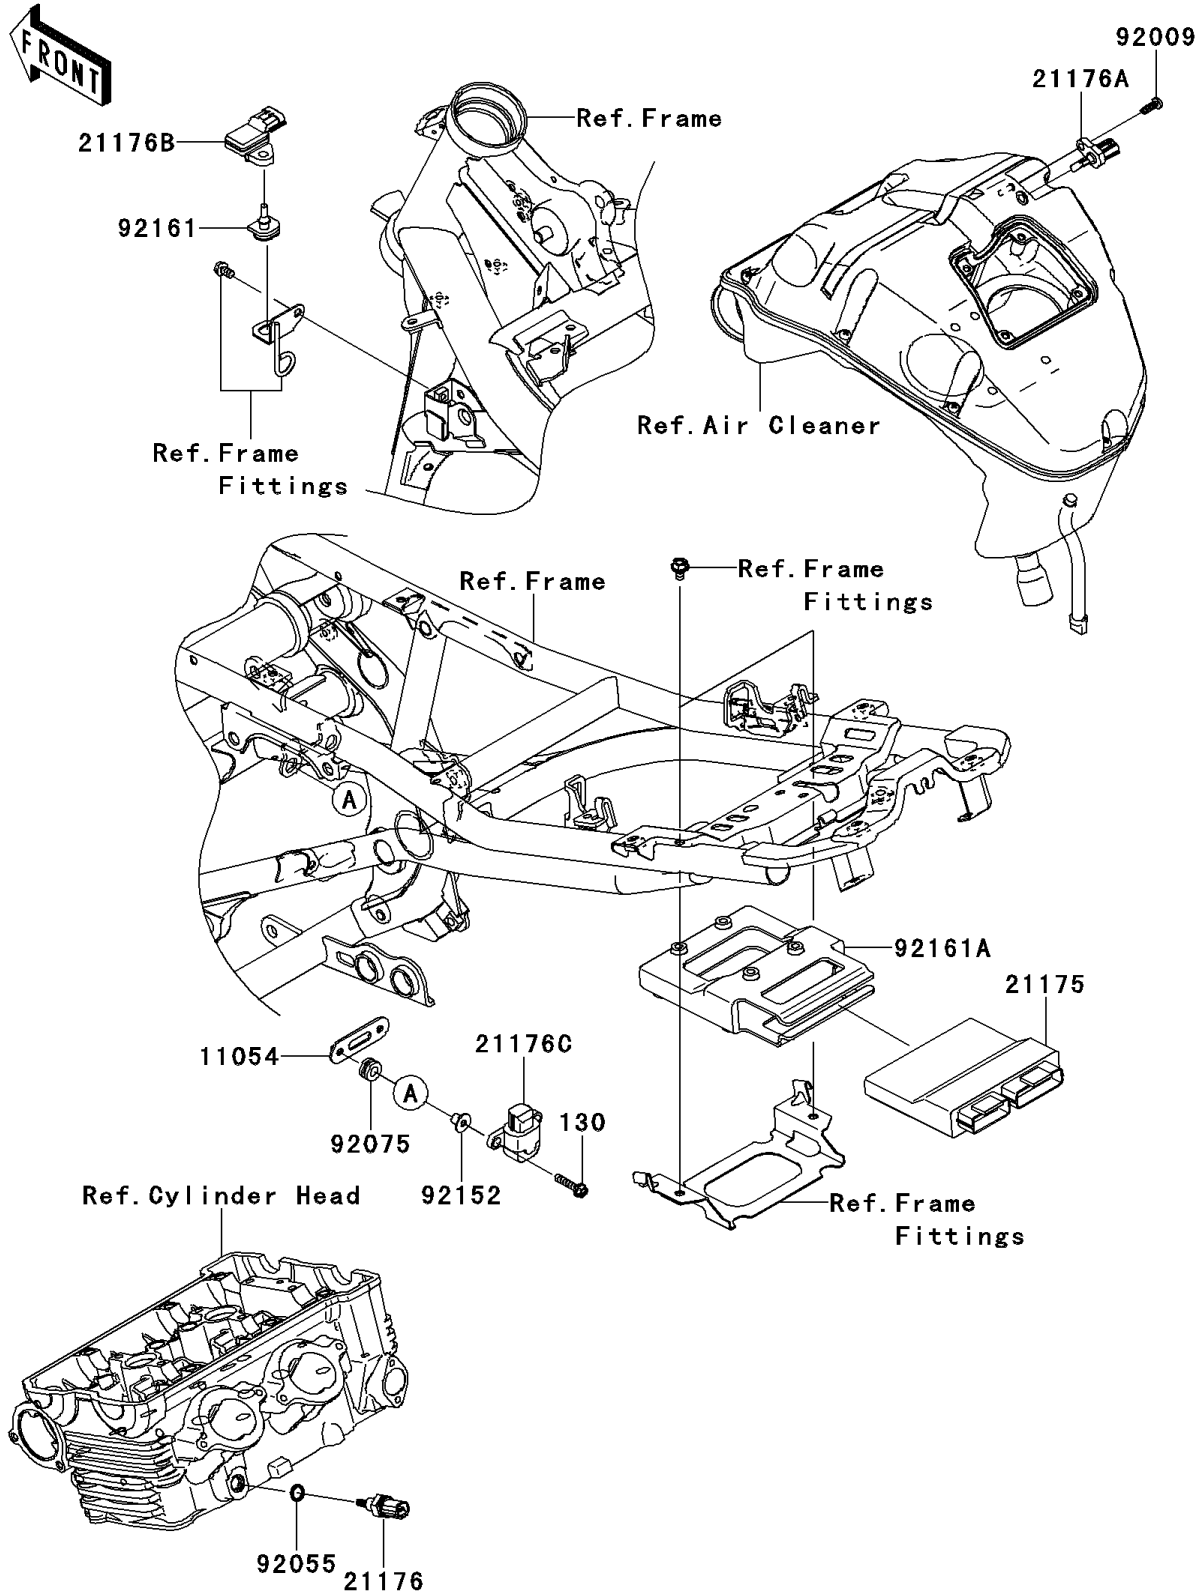

2006 Ninja[®] 650R PARTS DIAGRAM

Fuel Injection

E1530

2006 Ninja® 650R PARTS LIST

Fuel Injection

ITEM NAME	PART NUMBER	QUANTITY
BOLT-FLANGED,5X25 (Ref # 130)	130J0525	2
BRACKET (Ref # 11054)	11054-0133	1
CONTROL UNIT-ELECTRONIC (Ref # 21175)	21175-0100	1
SENSOR,WATER TEMP (Ref # 21176)	21176-0009	1
SENSOR,AIR TEMPERATURE (Ref # 21176A)	21176-0048	1
SENSOR,PRESSURE (Ref # 21176B)	21176-0058	1
SENSOR,VEHICLE-DOWN (Ref # 21176C)	21176-0067	1
SCREW,TAPPING,5X16 (Ref # 92009)	92009-1984	1
RING-O,9.5X1.9 (Ref # 92055)	92055-0016	1
DAMPER (Ref # 92075)	92075-1912	2
COLLAR (Ref # 92152)	92152-0134	2
DAMPER (Ref # 92161)	92161-0041	1
DAMPER (Ref # 92161A)	92161-0179	1