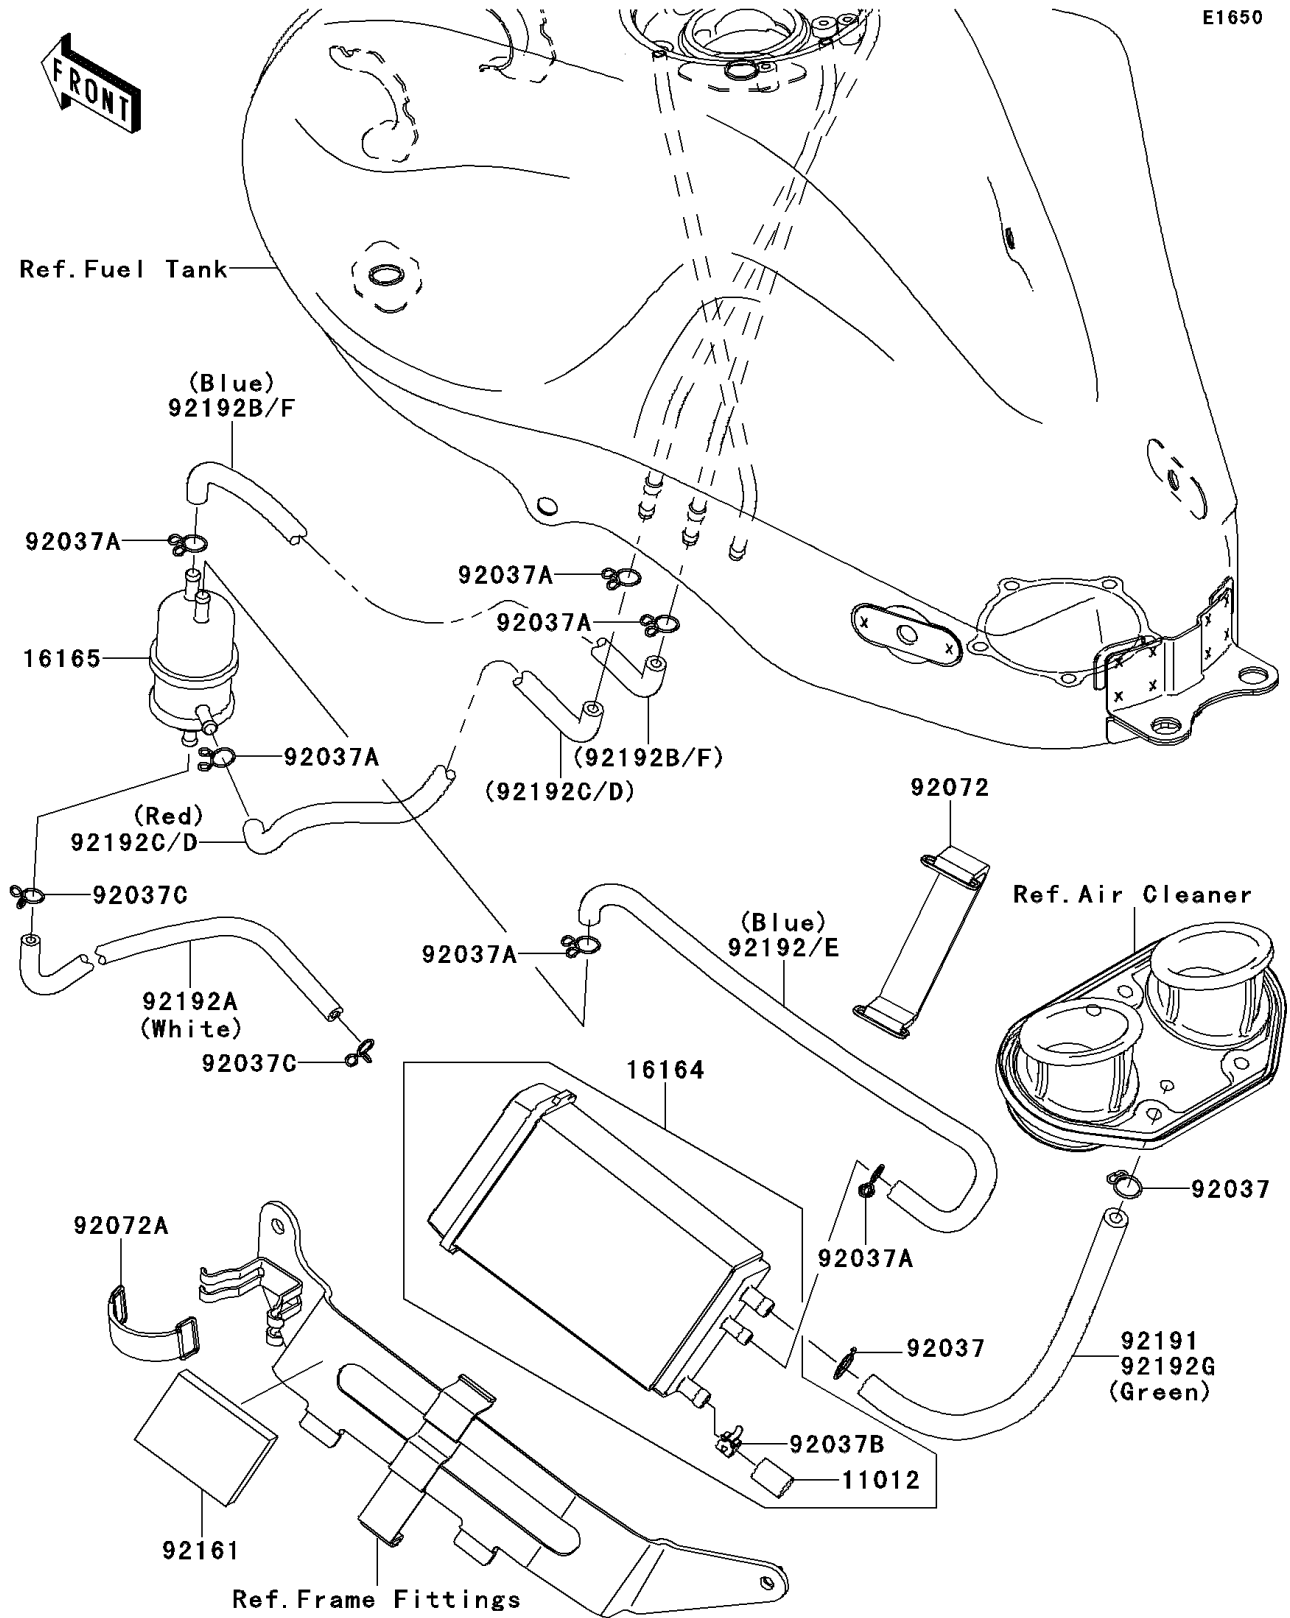

# 2006 Ninja® 650R PARTS DIAGRAM

Fuel Evaporative System(CA)

E1650

## 2006 Ninja® 650R PARTS LIST

Fuel Evaporative System(CA)

ITEM NAME	PART NUMBER	QUANTITY
CAP,CANISTER (Ref # 11012)	11012-1388	1
CANISTER (Ref # 16164)	16164-1054	1
SEPARATOR (Ref # 16165)	16165-1001	1
CLAMP,HOSE (Ref # 92037)	92037-1104	2
CLAMP,TUBE (Ref # 92037A)	92037-147	6
CLAMP,CANISTER (Ref # 92037B)	92037-1512	1
CLAMP (Ref # 92037C)	92037-1712	2
BAND (Ref # 92072)	92072-1384	1
BAND,L=50 (Ref # 92072A)	92072-1419	1
DAMPER (Ref # 92161)	92161-0055	1
TUBE,CANISTER-FITTING,GREEN (Ref # 92191)	92191-1810	1
TUBE,CANISTER-SEPARATOR,BLUE (Ref # 92192)	92192-0250	1
TUBE,THROTTLE-SEPARATOR,WHITE (Ref # 92192A)	92192-0251	1
TUBE,SEPARATOR-TANK,BLUE (Ref # 92192B)	92192-0333	1
TUBE,TANK-SEPARATOR,RED (Ref # 92192C)	92192-0334	1