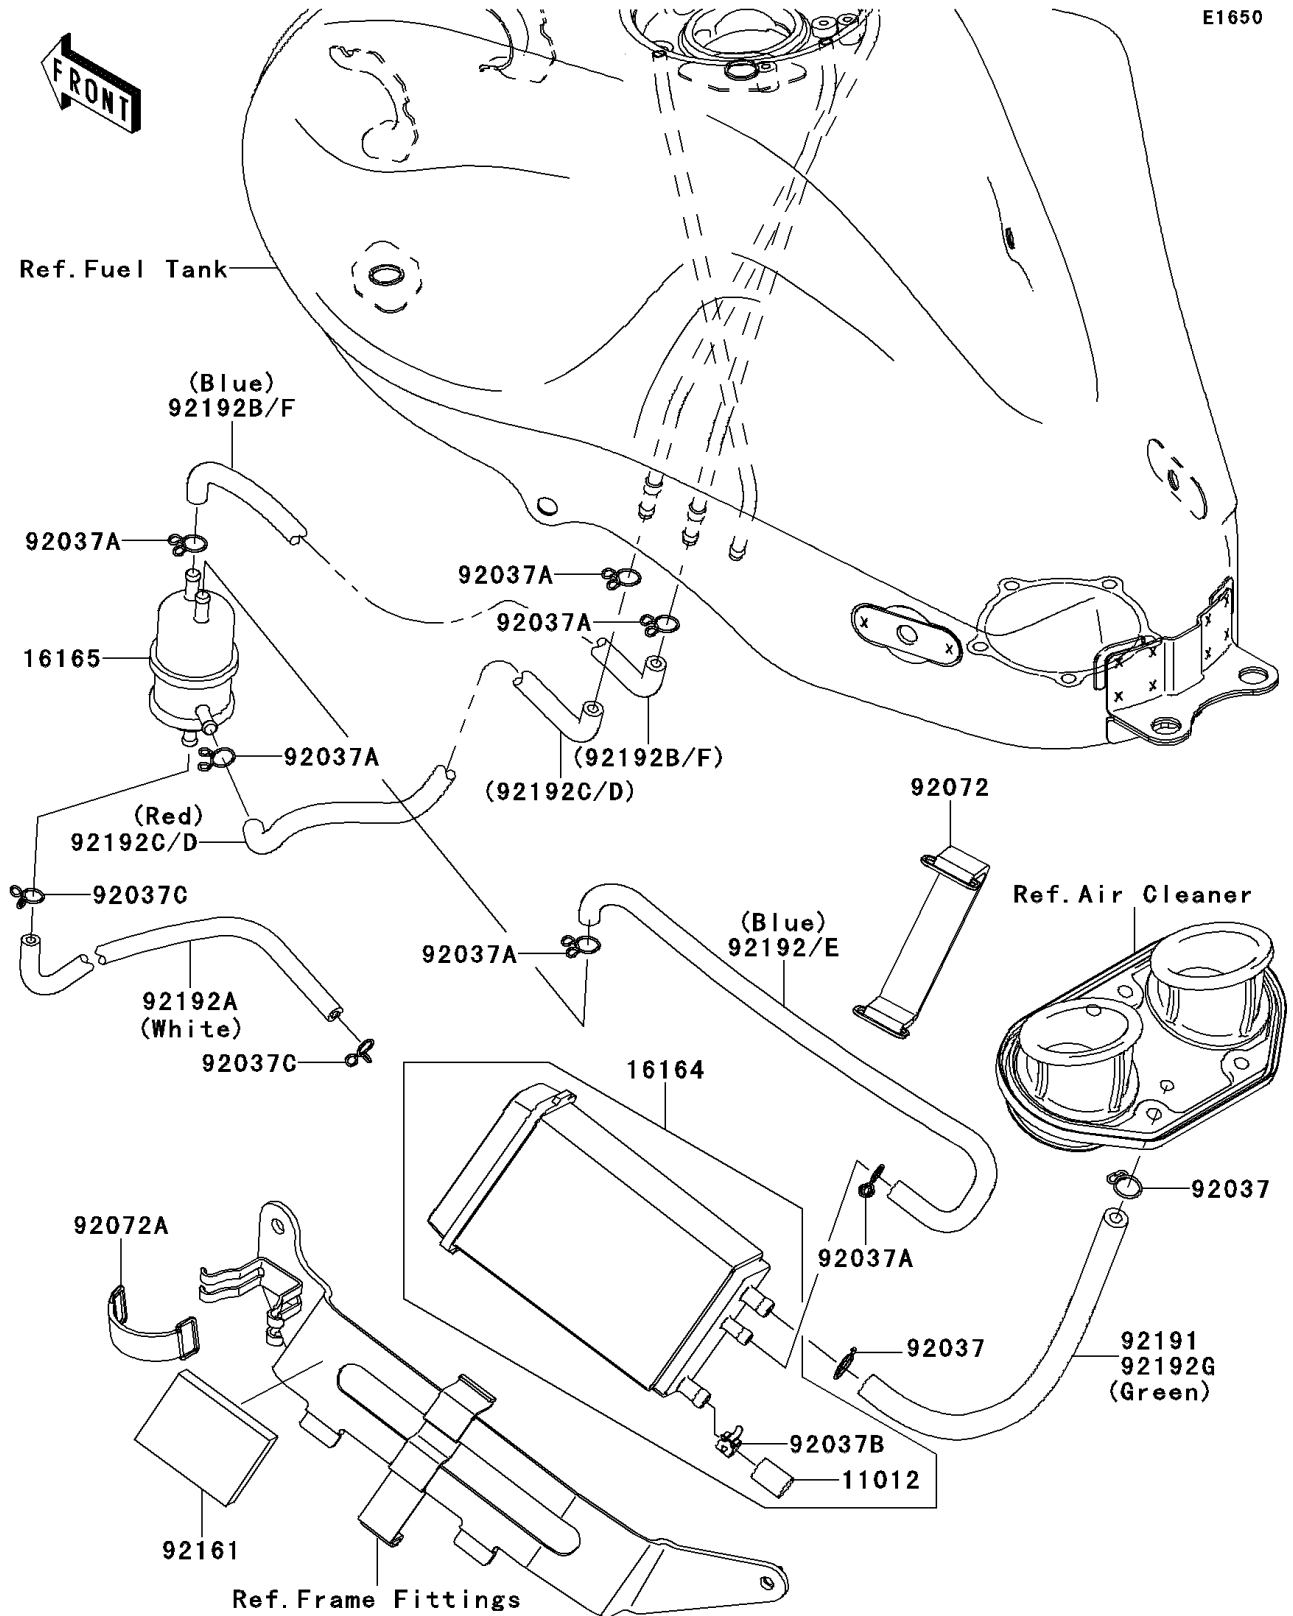

# 2007 Ninja® 650R PARTS DIAGRAM

Fuel Evaporative System(CA)

## 2007 Ninja® 650R PARTS LIST

Fuel Evaporative System(CA)

ITEM NAME	PART NUMBER	QUANTITY
CAP,CANISTER (Ref # 11012)	11012-1388	1
CANISTER (Ref # 16164)	16164-1054	1
SEPARATOR (Ref # 16165)	16165-1001	1
CLAMP,HOSE (Ref # 92037)	92037-1104	2
CLAMP,TUBE (Ref # 92037A)	92037-147	6
CLAMP,CANISTER (Ref # 92037B)	92037-1512	1
CLAMP (Ref # 92037C)	92037-1712	2
BAND (Ref # 92072)	92072-1384	1
BAND,L=50 (Ref # 92072A)	92072-1419	1
DAMPER (Ref # 92161)	92161-0055	1
TUBE,CANISTER-FITTING,GREEN (Ref # 92191)	92191-1810	1
TUBE,CANISTER-SEPARATOR,BLUE (Ref # 92192)	92192-0250	1
TUBE,THROTTLE-SEPARATOR,WHITE (Ref # 92192A)	92192-0251	1
TUBE,SEPARATOR-TANK,BLUE (Ref # 92192B)	92192-0333	1
TUBE,TANK-SEPARATOR,RED (Ref # 92192C)	92192-0334	1