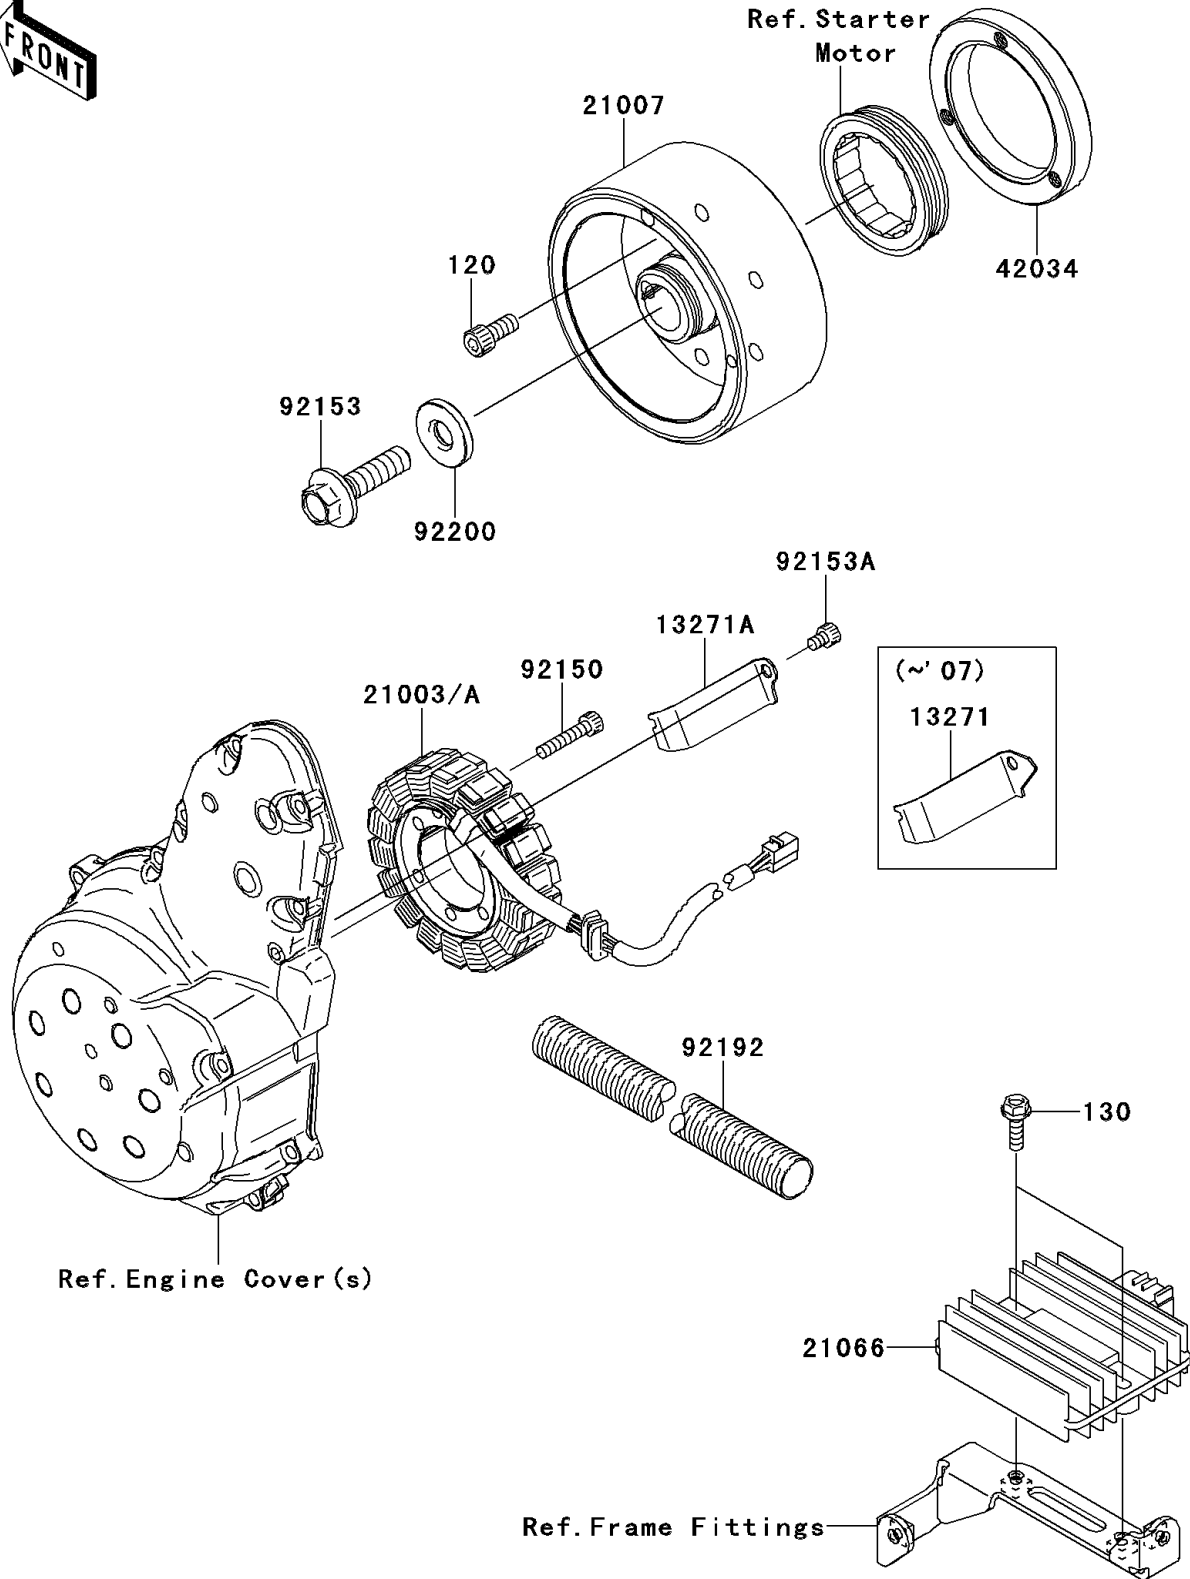

2006 Ninja® 650R PARTS DIAGRAM

Generator

E1810

2006 Ninja® 650R PARTS LIST

Generator

ITEM NAME	PART NUMBER	QUANTITY
BOLT-SOCKET,8X18 (Ref # 120)	120P0818	3
BOLT-FLANGED,6X20 (Ref # 130)	130J0620	2
PLATE (Ref # 13271)	13271-0574	1
STATOR (Ref # 21003)	21003-0041	1
ROTOR (Ref # 21007)	21007-0075	1
REGULATOR-VOLTAGE (Ref # 21066)	21066-1127	1
COUPLING (Ref # 42034)	42034-1143	1
BOLT,SOCKET,6X30 (Ref # 92150)	92150-1433	3
BOLT,FLANGED,12X45 (Ref # 92153)	92153-0951	1
BOLT,SOCKET,6X8 (Ref # 92153A)	92153-1414	1
TUBE,CORRUGATED,L=175 (Ref # 92192)	92192-0315	1
WASHER,12X33X5 (Ref # 92200)	92200-0220	1