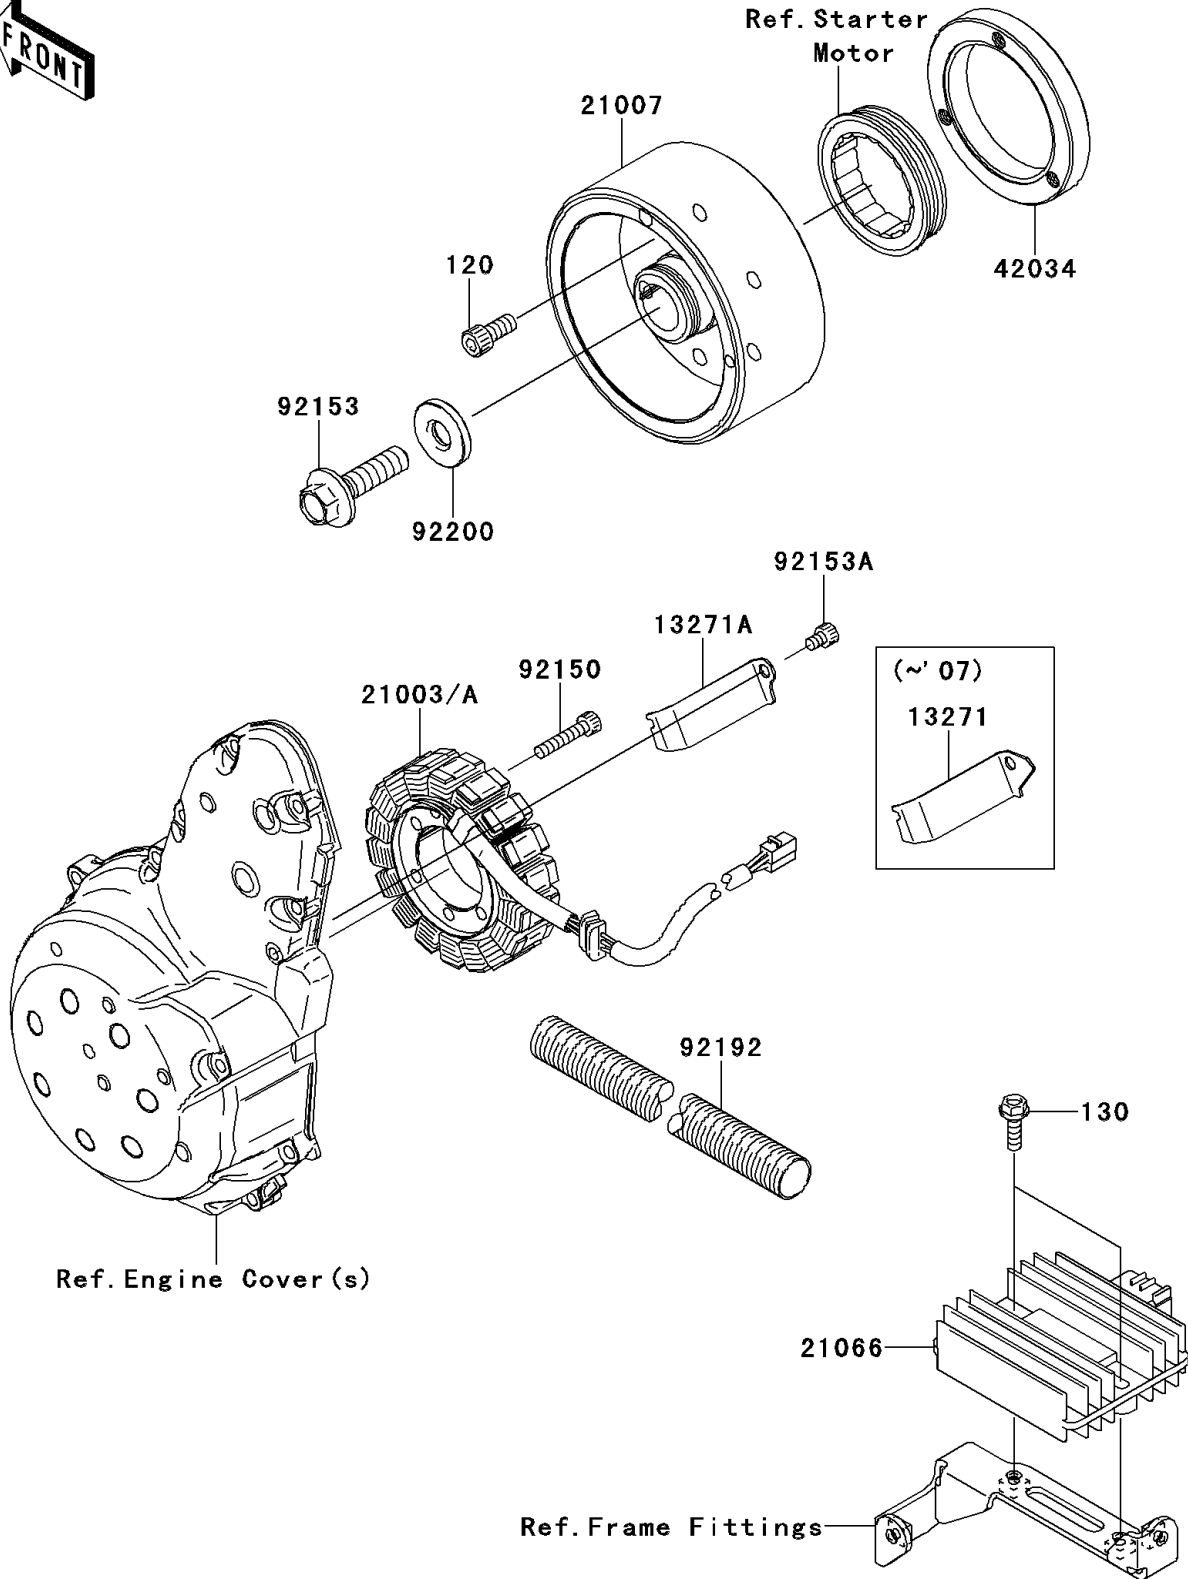

# 2007 Ninja® 650R PARTS DIAGRAM

Generator

E1810

### Generator

ITEM NAME	PART NUMBER	QUANTITY
BOLT-SOCKET,8X18 (Ref # 120)	120P0818	3
BOLT-FLANGED,6X20 (Ref # 130)	130J0620	2
PLATE (Ref # 13271)	13271-0574	1
STATOR (Ref # 21003)	21003-0041	1
ROTOR (Ref # 21007)	21007-0075	1
REGULATOR-VOLTAGE (Ref # 21066)	21066-1127	1
COUPLING (Ref # 42034)	42034-1143	1
BOLT,SOCKET,6X30 (Ref # 92150)	92150-1433	3
BOLT,FLANGED,12X45 (Ref # 92153)	92153-0951	1
BOLT,SOCKET,6X8 (Ref # 92153A)	92153-1414	1
TUBE,CORRUGATED,L=175 (Ref # 92192)	92192-0315	1
WASHER,12X33X5 (Ref # 92200)	92200-0220	1