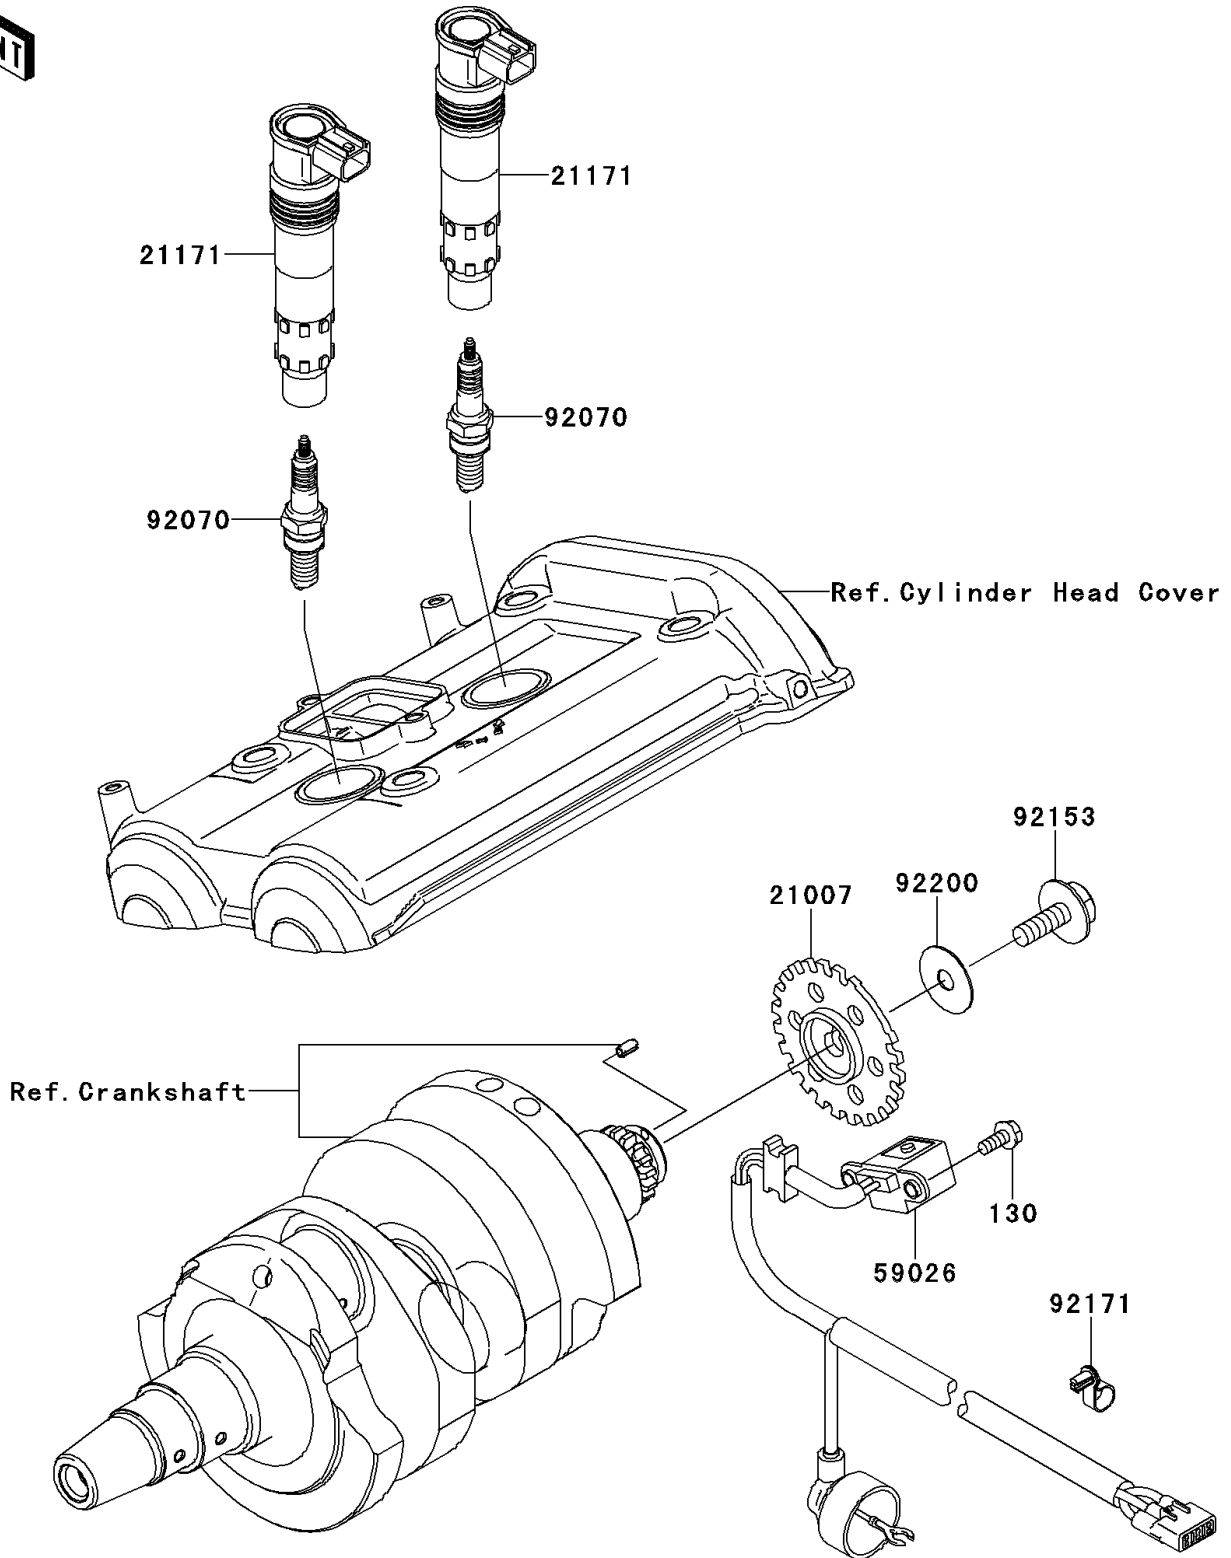

2006 Ninja® 650R PARTS DIAGRAM

Ignition System

E1830

2006 Ninja® 650R PARTS LIST

Ignition System

ITEM NAME	PART NUMBER	QUANTITY
BOLT-FLANGED,5X12 (Ref # 130)	130G0512	2
ROTOR,PULSING (Ref # 21007)	21007-0053	1
COIL-ASSY-IGNITION (Ref # 21171)	21171-1286	2
COIL-PULSING (Ref # 59026)	59026-0018	1
PLUG-SPARK,CR9EIA(NGK) (Ref # 92070)	92070-0014	AR
BOLT,FLANGED,8X23 (Ref # 92153)	92153-0549	1
CLAMP,SPEED (Ref # 92171)	92171-0836	1
WASHER,8.5X28X0.8 (Ref # 92200)	92200-0274	1