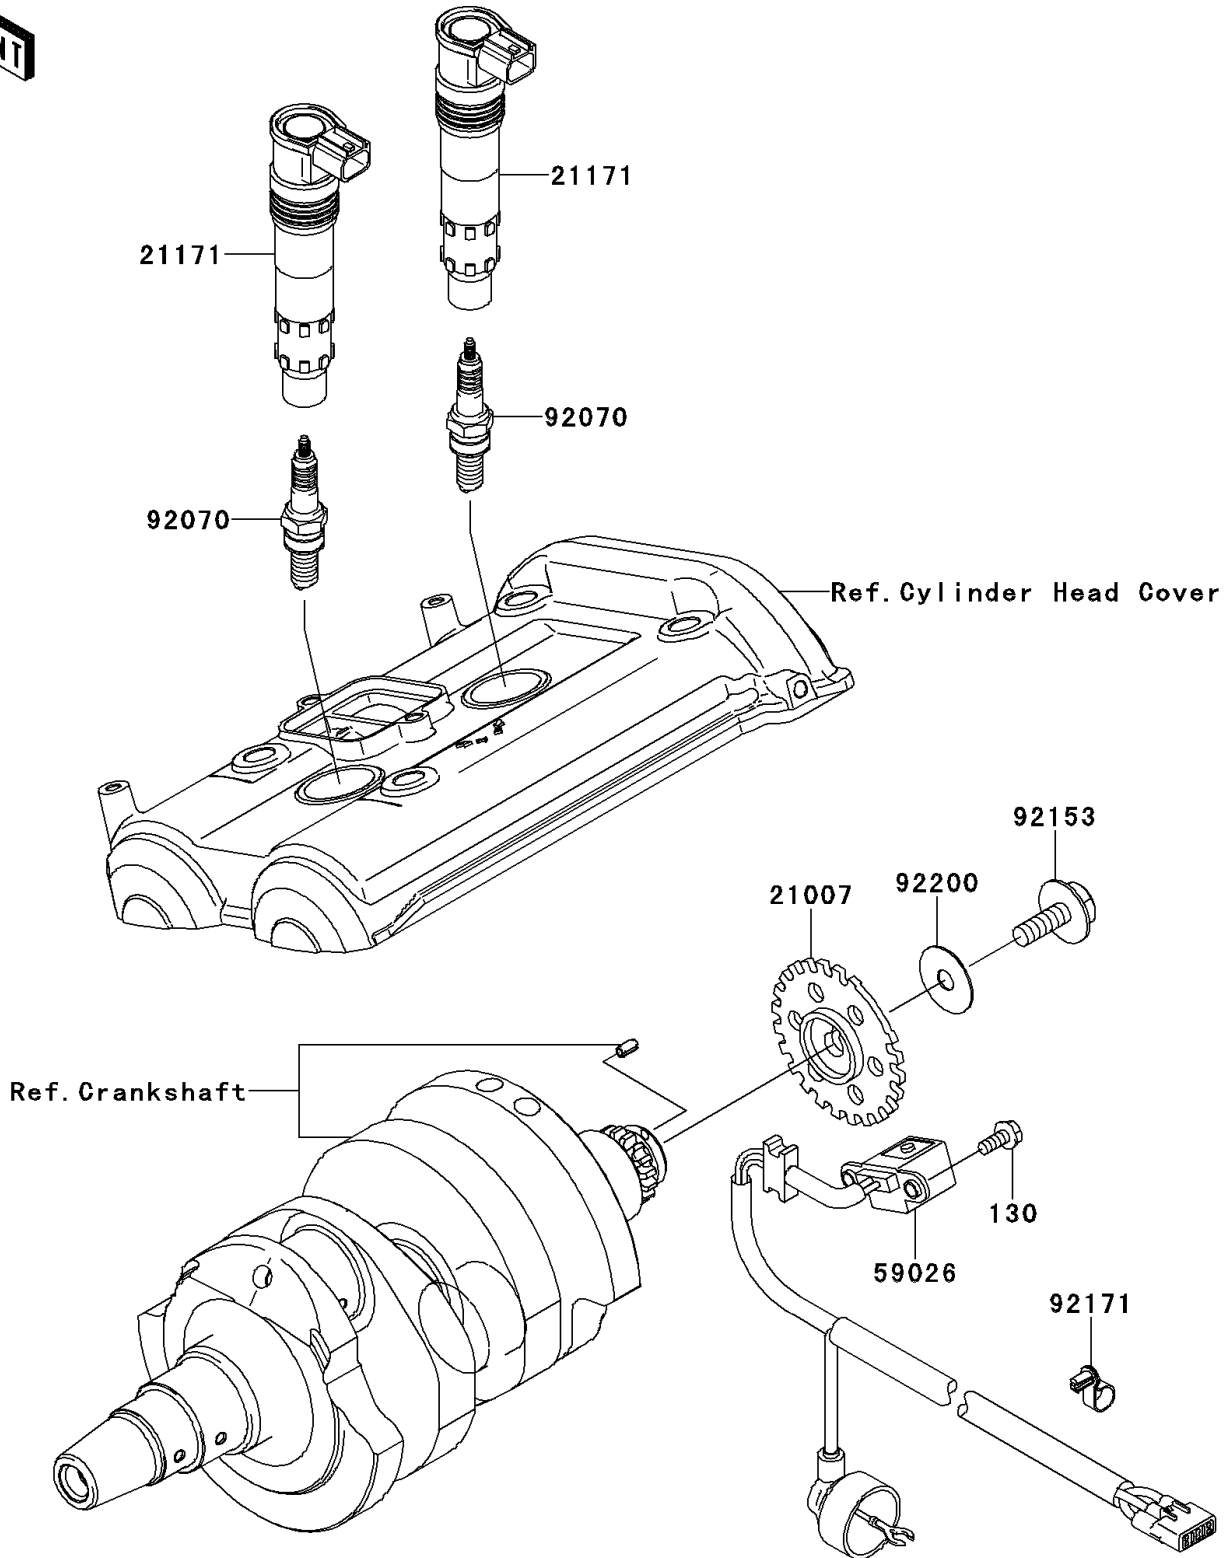

2007 Ninja® 650R PARTS DIAGRAM

Ignition System

E1830

2007 Ninja® 650R PARTS LIST

Ignition System

ITEM NAME	PART NUMBER	QUANTITY
BOLT-FLANGED,5X12 (Ref # 130)	130G0512	2
ROTOR,PULSING (Ref # 21007)	21007-0053	1
COIL-ASSY-IGNITION (Ref # 21171)	21171-1286	2
COIL-PULSING (Ref # 59026)	59026-0018	1
PLUG-SPARK,CR9EIA(NGK) (Ref # 92070)	92070-0014	AR
BOLT,FLANGED,8X23 (Ref # 92153)	92153-0549	1
CLAMP,SPEED (Ref # 92171)	92171-0836	1
WASHER,8.5X28X0.8 (Ref # 92200)	92200-0274	1