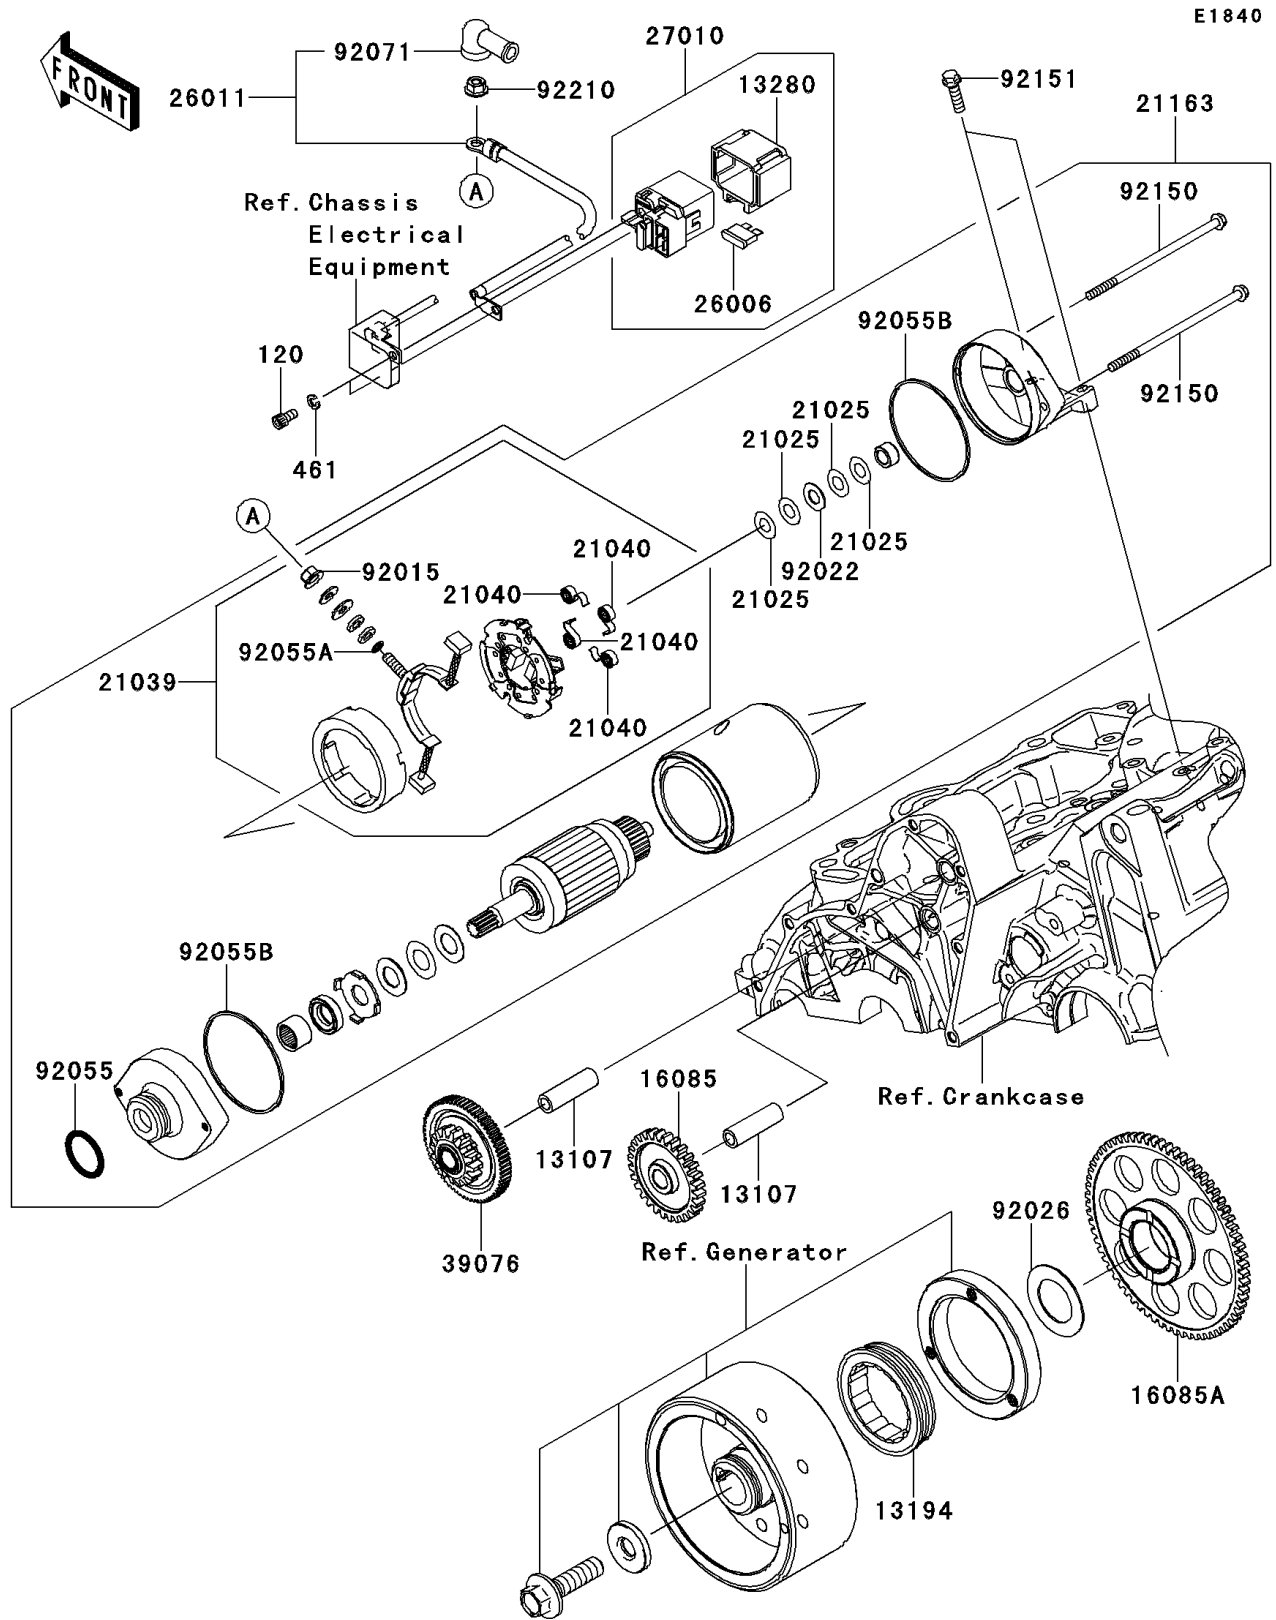

2006 Ninja® 650R PARTS DIAGRAM

Starter Motor(-ER650AE046804)

2006 Ninja® 650R PARTS LIST

Starter Motor(-ER650AE046804)

ITEM NAME	PART NUMBER	QUANTITY
BOLT-SOCKET,5X10 (Ref # 120)	120S0510	2
WASHER-SPRING,5MM,BLACK (Ref # 461)	461K0500	2
SHAFT,IDLE GEAR (Ref # 13107)	13107-1106	2
CLUTCH-ONEWAY (Ref # 13194)	13194-1083	1
HOLDER (Ref # 13280)	13280-1263	1
GEAR,IDLE,28T (Ref # 16085)	16085-0074	1
GEAR,67T (Ref # 16085A)	16085-0076	1
WASHER,9.1X18X0.2 (Ref # 21025)	21025-011	AR
BRUSH,CARBON (Ref # 21039)	21039-1060	1
SPRING-BRUSH (Ref # 21040)	21040-1055	4
STARTER-ELECTRIC (Ref # 21163)	21163-0027	1
FUSE,30A-G (Ref # 26006)	26006-1006	1
WIRE-LEAD (Ref # 26011)	26011-0083	1
SWITCH,MAGNETIC (Ref # 27010)	27010-1446	1
LIMITER,16T&66T (Ref # 39076)	39076-0006	1
NUT,STARTER MOTOR (Ref # 92015)	92015-1476	1
WASHER,9.1X18X0.8 (Ref # 92022)	92022-1132	1
SPACER,29.1X47.5X1.2 (Ref # 92026)	92026-087	1
RING-O (Ref # 92055)	92055-1276	1
RING-O,4.5X2.0 (Ref # 92055A)	92055-1370	1
RING-O,STARTER MOTOR (Ref # 92055B)	92055-1381	2
GROMMET (Ref # 92071)	92071-0024	1
BOLT,5X110 (Ref # 92150)	92150-1143	2
BOLT,6X22 (Ref # 92151)	92151-1937	2
NUT,6MM (Ref # 92210)	92210-0188	1