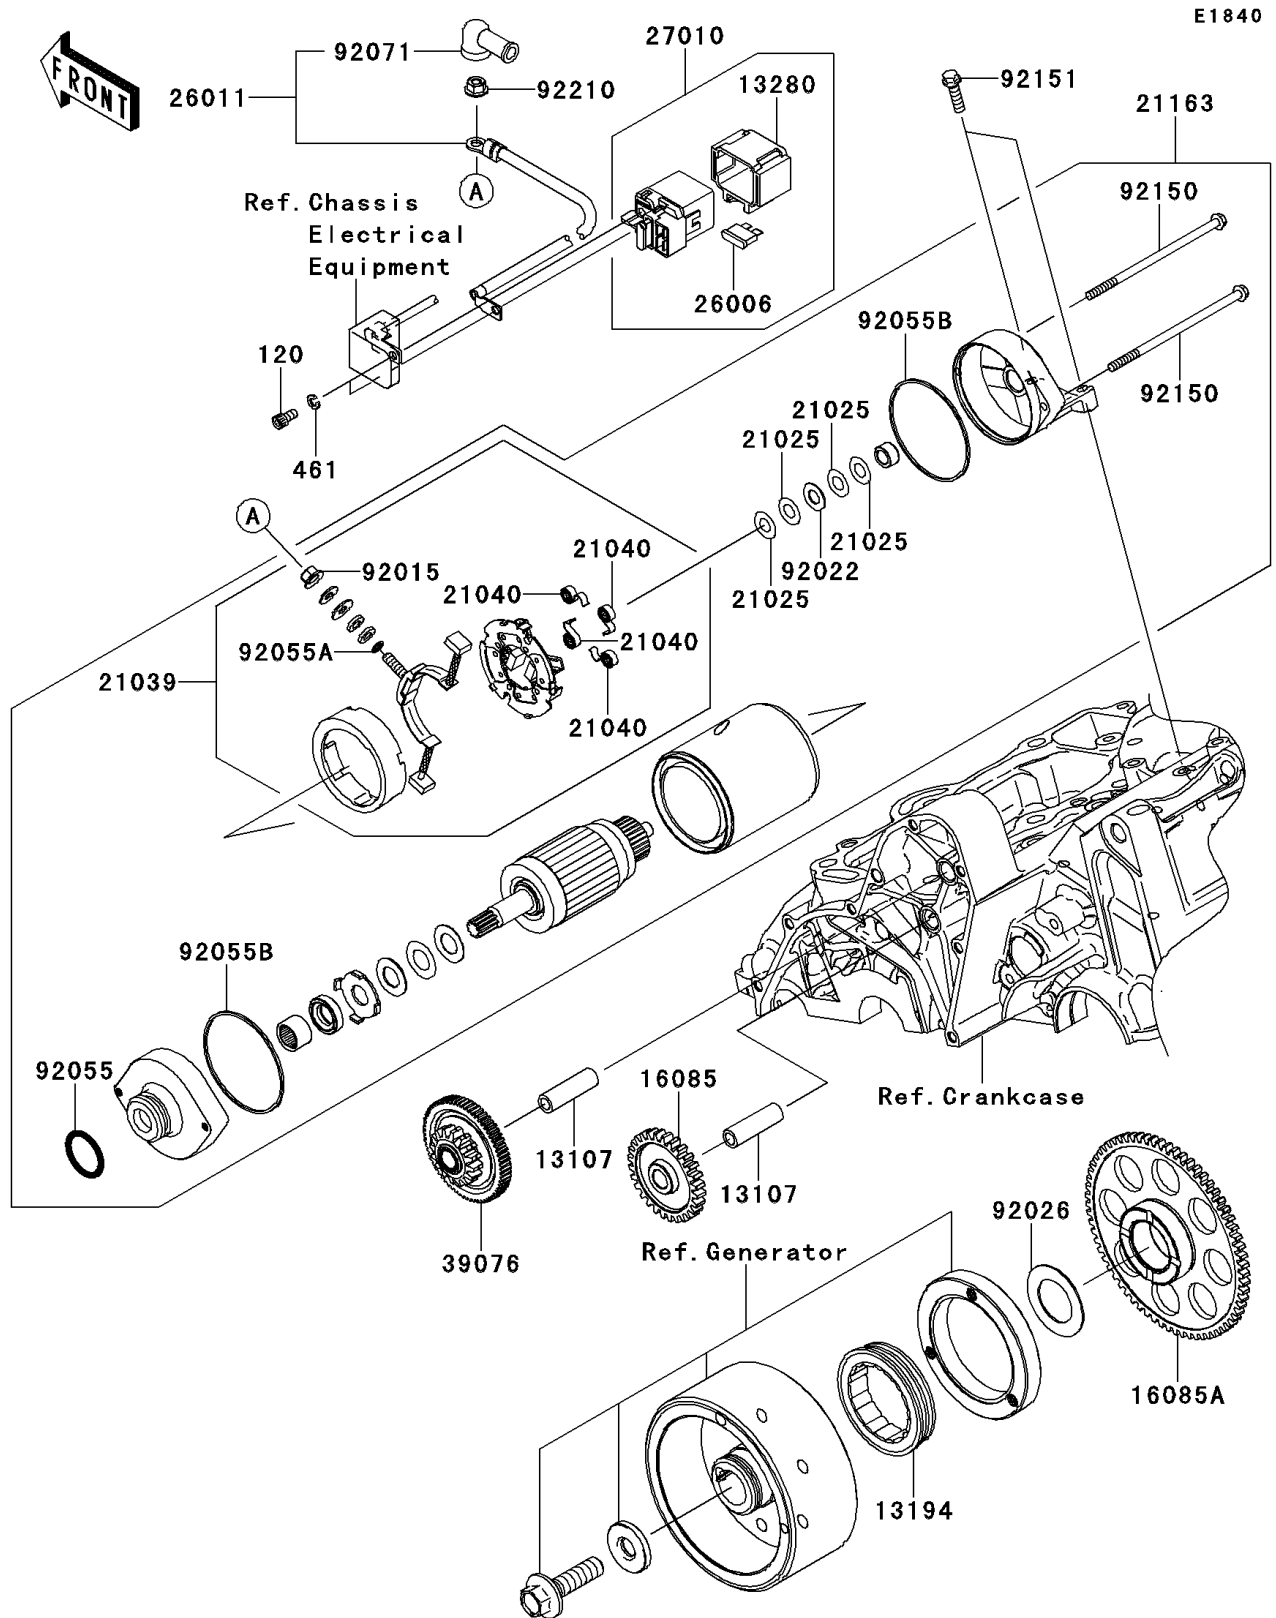

# 2006 Ninja® 650R PARTS DIAGRAM

Starter Motor(-ER650AE046804)

## 2006 Ninja® 650R PARTS LIST

Starter Motor(-ER650AE046804)

ITEM NAME	PART NUMBER	QUANTITY
BOLT-SOCKET,5X10 (Ref # 120)	120S0510	2
WASHER-SPRING,5MM,BLACK (Ref # 461)	461K0500	2
SHAFT,IDLE GEAR (Ref # 13107)	13107-1106	2
CLUTCH-ONEWAY (Ref # 13194)	13194-1083	1
HOLDER (Ref # 13280)	13280-1263	1
GEAR,IDLE,28T (Ref # 16085)	16085-0074	1
GEAR,67T (Ref # 16085A)	16085-0076	1
WASHER,9.1X18X0.2 (Ref # 21025)	21025-011	AR
BRUSH,CARBON (Ref # 21039)	21039-1060	1
SPRING-BRUSH (Ref # 21040)	21040-1055	4
STARTER-ELECTRIC (Ref # 21163)	21163-0027	1
FUSE,30A-G (Ref # 26006)	26006-1006	1
WIRE-LEAD (Ref # 26011)	26011-0083	1
SWITCH,MAGNETIC (Ref # 27010)	27010-1446	1
LIMITER,16T&66T (Ref # 39076)	39076-0006	1
NUT,STARTER MOTOR (Ref # 92015)	92015-1476	1
WASHER,9.1X18X0.8 (Ref # 92022)	92022-1132	1
SPACER,29.1X47.5X1.2 (Ref # 92026)	92026-087	1
RING-O (Ref # 92055)	92055-1276	1
RING-O,4.5X2.0 (Ref # 92055A)	92055-1370	1
RING-O,STARTER MOTOR (Ref # 92055B)	92055-1381	2
GROMMET (Ref # 92071)	92071-0024	1
BOLT,5X110 (Ref # 92150)	92150-1143	2
BOLT,6X22 (Ref # 92151)	92151-1937	2
NUT,6MM (Ref # 92210)	92210-0188	1