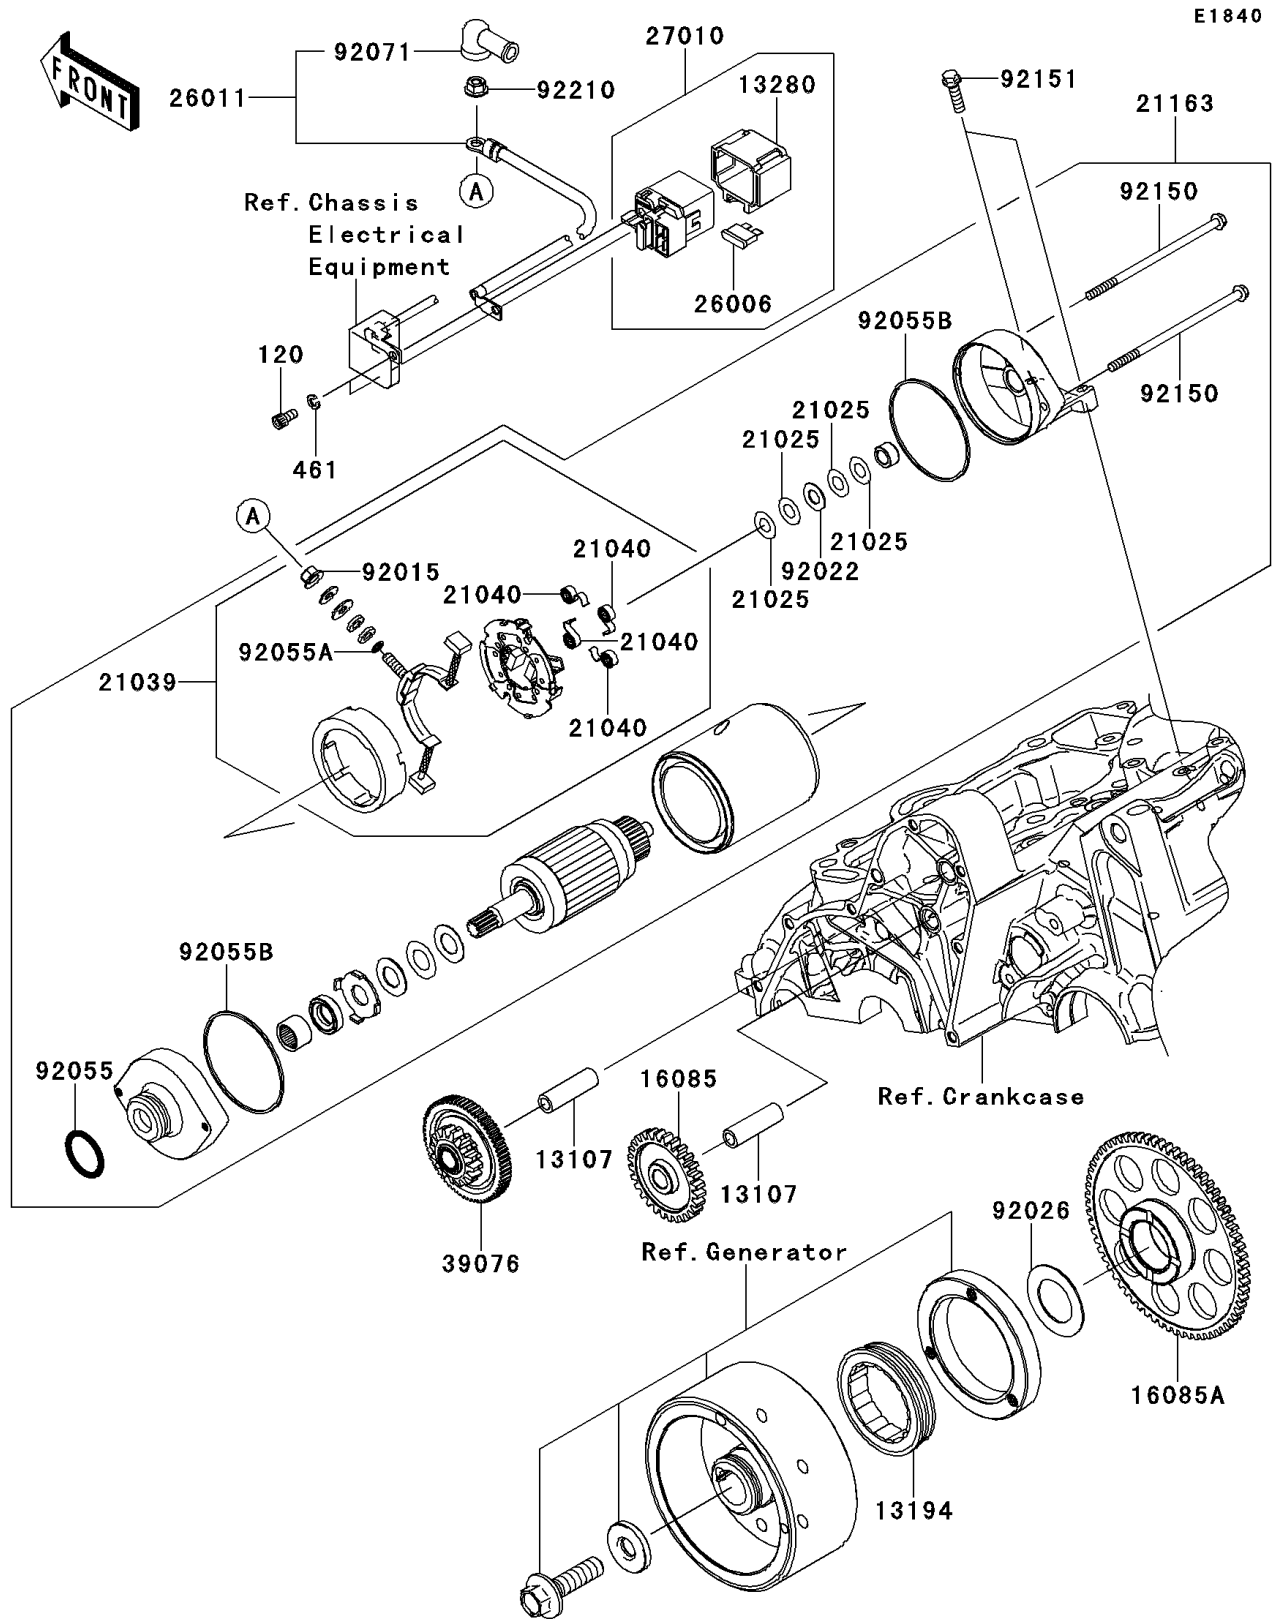

2007 Ninja® 650R PARTS DIAGRAM

Starter Motor(-ER650AE046804)

2007 Ninja® 650R PARTS LIST

Starter Motor(-ER650AE046804)

ITEM NAME	PART NUMBER	QUANTITY
BOLT-SOCKET,5X10 (Ref # 120)	120S0510	2
WASHER-SPRING,5MM,BLACK (Ref # 461)	461K0500	2
SHAFT,IDLE GEAR (Ref # 13107)	13107-1106	2
CLUTCH-ONEWAY (Ref # 13194)	13194-1083	1
HOLDER (Ref # 13280)	13280-1263	1
GEAR,IDLE,28T (Ref # 16085)	16085-0074	1
GEAR,67T (Ref # 16085A)	16085-0076	1
WASHER,9.1X18X0.2 (Ref # 21025)	21025-011	AR
BRUSH,CARBON (Ref # 21039)	21039-1060	1
SPRING-BRUSH (Ref # 21040)	21040-1055	4
STARTER-ELECTRIC (Ref # 21163)	21163-0027	1
FUSE,30A-G (Ref # 26006)	26006-1006	1
WIRE-LEAD (Ref # 26011)	26011-0083	1
SWITCH,MAGNETIC (Ref # 27010)	27010-1446	1
LIMITER,16T&66T (Ref # 39076)	39076-0006	1
NUT,STARTER MOTOR (Ref # 92015)	92015-1476	1
WASHER,9.1X18X0.8 (Ref # 92022)	92022-1132	1
SPACER,29.1X47.5X1.2 (Ref # 92026)	92026-087	1
RING-O (Ref # 92055)	92055-1276	1
RING-O,4.5X2.0 (Ref # 92055A)	92055-1370	1
RING-O,STARTER MOTOR (Ref # 92055B)	92055-1381	2
GROMMET (Ref # 92071)	92071-0024	1
BOLT,5X110 (Ref # 92150)	92150-1143	2
BOLT,6X22 (Ref # 92151)	92151-1937	2
NUT,6MM (Ref # 92210)	92210-0188	1