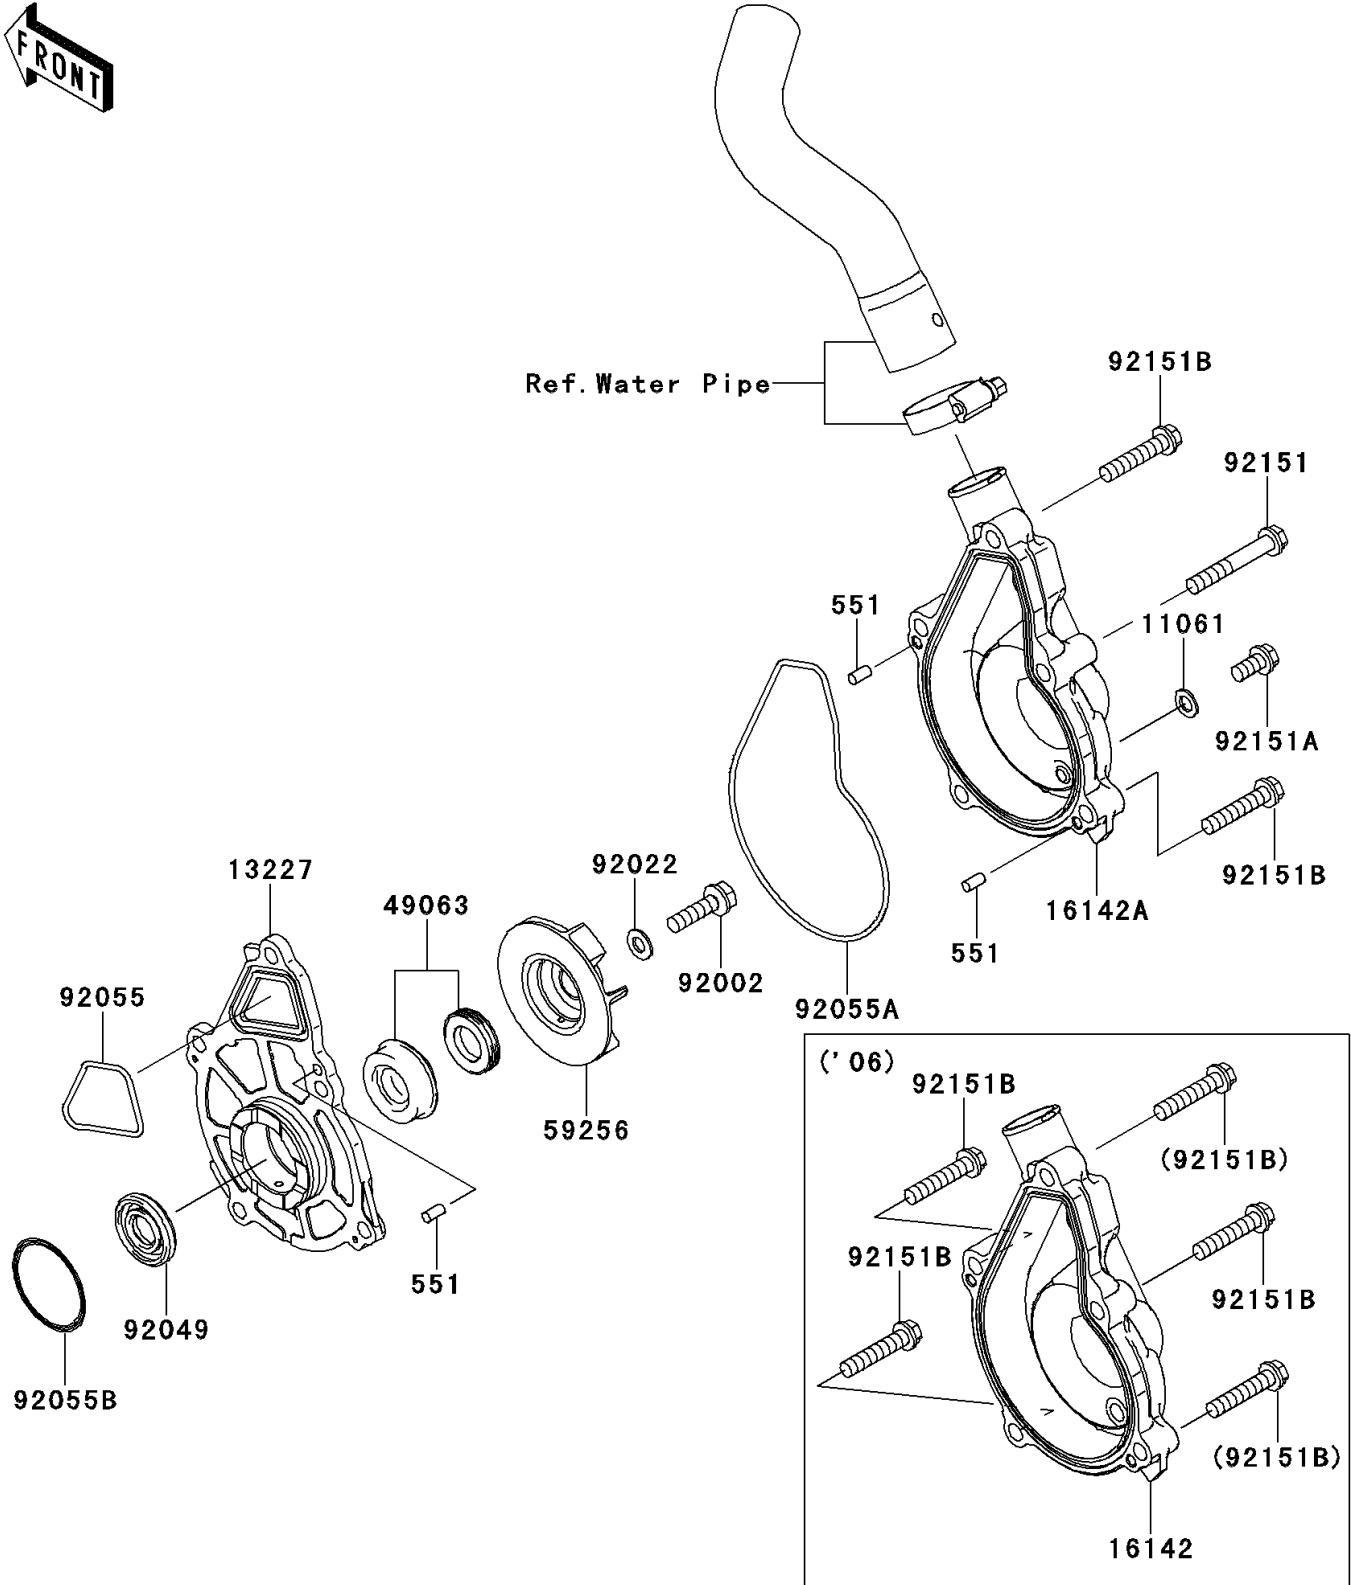

2008 Ninja® 650R PARTS DIAGRAM

Water Pump

E3031

2008 Ninja[®] 650R PARTS LIST

Water Pump

ITEM NAME	PART NUMBER	QUANTITY
PIN-DOWEL,4X8 (Ref # 551)	551A0408	3
GASKET (Ref # 11061)	11061-0107	1
HOUSING (Ref # 13227)	13227-0012	1
COVER-PUMP (Ref # 16142A)	16142-0047	1
SEAL-MECHANICAL,WATER (Ref # 49063)	49063-1055	1
IMPELLER (Ref # 59256)	59256-0007	1
BOLT,6X22 (Ref # 92002)	92002-1154	1
WASHER,6.1X12X1 (Ref # 92022)	92022-077	1
SEAL-OIL,SC12 28.555 (Ref # 92049)	92049-1259	1
RING-O,CASE-HOUSING (Ref # 92055)	92055-0082	1
RING-O,HOUSING-PUMP COVER (Ref # 92055A)	92055-0083	1
RING-O,33.2MM (Ref # 92055B)	92055-1155	1
BOLT,6X40 (Ref # 92151)	92151-1131	3
BOLT,6X12 (Ref # 92151A)	92151-1133	1
BOLT,6X30 (Ref # 92151B)	92151-1134	2